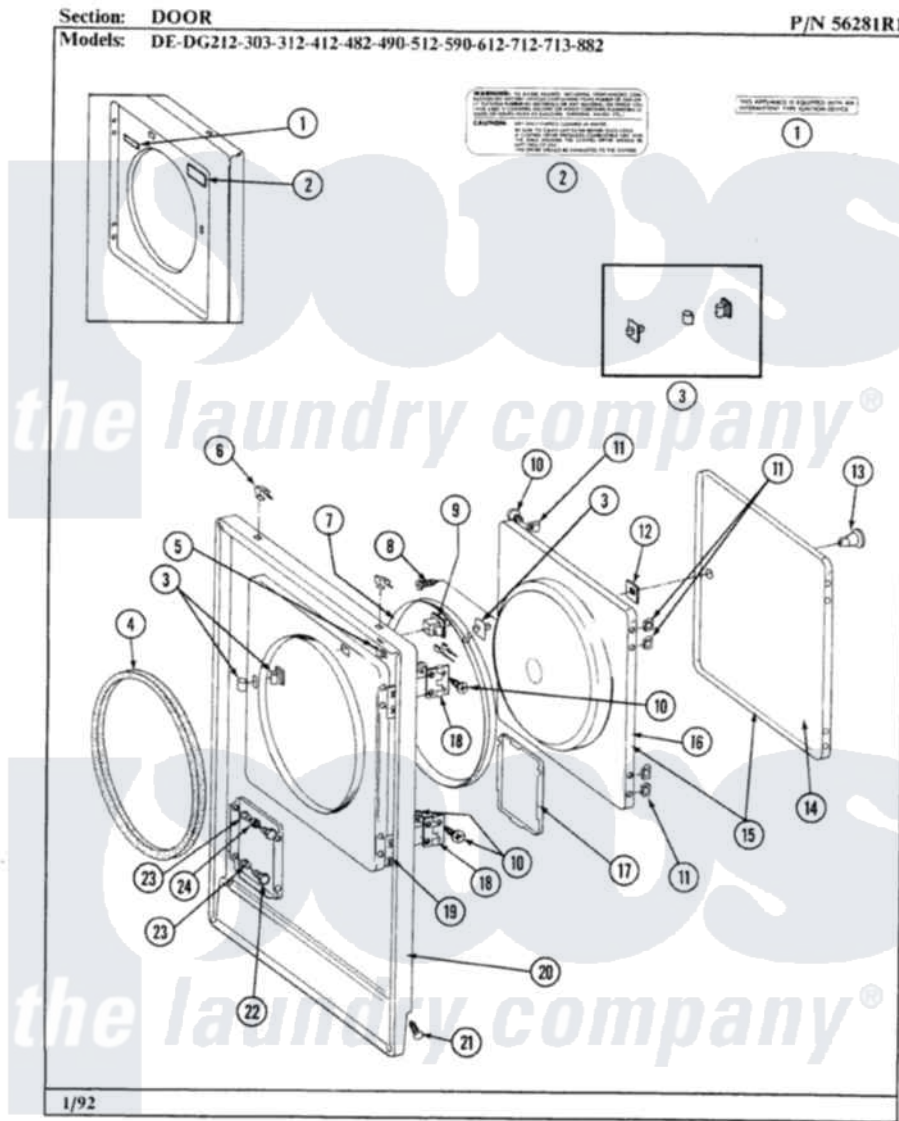

Maytag LDG612 02 - DOOR

30

Maytag [Residential Maytag LDG612 Dryer Parts](#) Parts Diagram 02 - DOOR
 Click on the part number to view part

Item	Original Part Number	Replaced By	Status	Part Description
1	314119		Not Available	GAS IGNITION LABEL
2	Y313927			INSTRUCTION LABEL
3	306436			Door Latch Kit--W
4	314286			Seal For Front Panel
5	Y310376			Clip, Door Switch Harness
6	212982	22001650		Fastener, Spring
7	314077			Door Seal
8	314347	400021-1		Screw
9	Y305754	W10169313		Switch-Dor
10	Y314062			Screw, Door Hinge And Panel
11	Y313910			Clip, Door Liner To Outer Panel
12	Y313911			Door Strike Retainer
13	303942		Not Available	KNOB AND SCREW
14	313908L		Not Available	DOOR PANEL-ALMOND
15	304579L		Not Available	DOOR-ALMOND
"	306668L		Not Available	DOOR, ALMOND

16	305835		Not Available	INNER DOOR WITH KNOB & SCRE
"	306676		Not Available	INNER DOOR WITH KNOB
17	302542L		Not Available	PART NOT USED. (DG ONLY)
18	Y304577	33001230		Hinge, Door
19	Y313907			Fastener, Twin
20	304594L		Not Available	FRONT PANEL-ALMOND
21	204439			Screw And Fstner Assembly
22	212949	22001866		Screw, Relay
23	312301		Not Available	BUSHING FOR ACCESS STUD
24	312369			Sleeve, Access Panel Stud Part Not Used