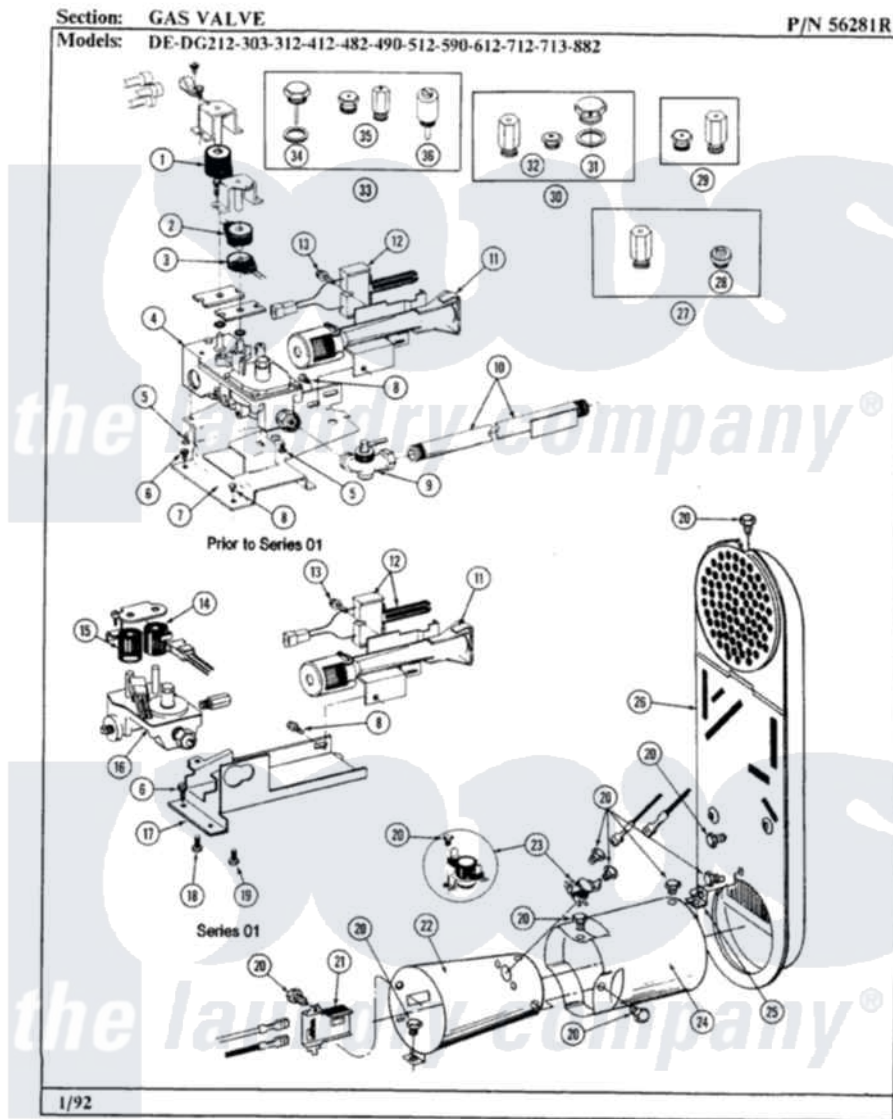

Maytag LDG612 04 - GAS VALVE

38

Maytag Residential Maytag LDG612 Dryer Parts Parts Diagram 04 - GAS VALVE

Click on the part number to view part

Item	Original Part Number	Replaced By	Status	Part Description
1	305603			Secondary Coil
2	305604			Holding Coil
3	305605			Booster Coil
4	W10116794			Gas Valve
5	211410			Screw, HeX Head No.8 X 3/8 Inch
6	Y313561			Screw---NA
7	312929			Gas Valve Bracket
8	Y310632	1163839		Screw
9	Y303349			Angle Shut-Off, Gas Valve
10	Y303383	33001735		Pipe And Bracket Assembly Series 18 Not Needed Use Vavle
11	304974	33002793		Burner Assembly
12	304970	4391996		Ignitor
13	304971			Screw Note: Screw, Igniter
14	306105	694540		Coil, 60 Hz

15	306106		Coil, Holding And Booster--W
16	306176		Valve, Gas
17	314566		Gas Control Bracket
18	314082	90767	Screw, 8A X 3/8 HeX Washer Head Tapping
19	Y313559		Screw
20	211294	90767	Screw, 8A X 3/8 HeX Washer Head Tapping
21	Y303377	338906	Radiant, Sensor
22	Y303368		Cone, Combustion
23	303395		Thermostat, Hi-Limit
24	Y303841		Cone, Extension
25	Y312890		Retainer, Heater Chamber
26	Y303369		Inlet Duct Assembly
27	306204	33002924	Gas Conv K
28	314602	694424	Leak, Limiter
29	305862	Not Available	MAIN BURNER ORIFICE KIT-MIX
"	305860	Not Available	MAIN BURNER ORIFICE KIT-NAT
"	305861	Not Available	MAIN BURNER ORIFICE KIT-LPG
30	Y304672		Conversion Kit-LPG To Nat.
31	302809		Screw Assembly - Leak Limit
32	305860	Not Available	MAIN BURNER ORIFICE KIT-NAT
33	Y306195	MAL9000AXX	LP Gas Con
34	302810		Screw Assembly - Blue Block Ope
35	305861	Not Available	MAIN BURNER ORIFICE KIT-LPG
36	306184	Not Available	PLUG, BLOCKING (LPG REGULATOR)