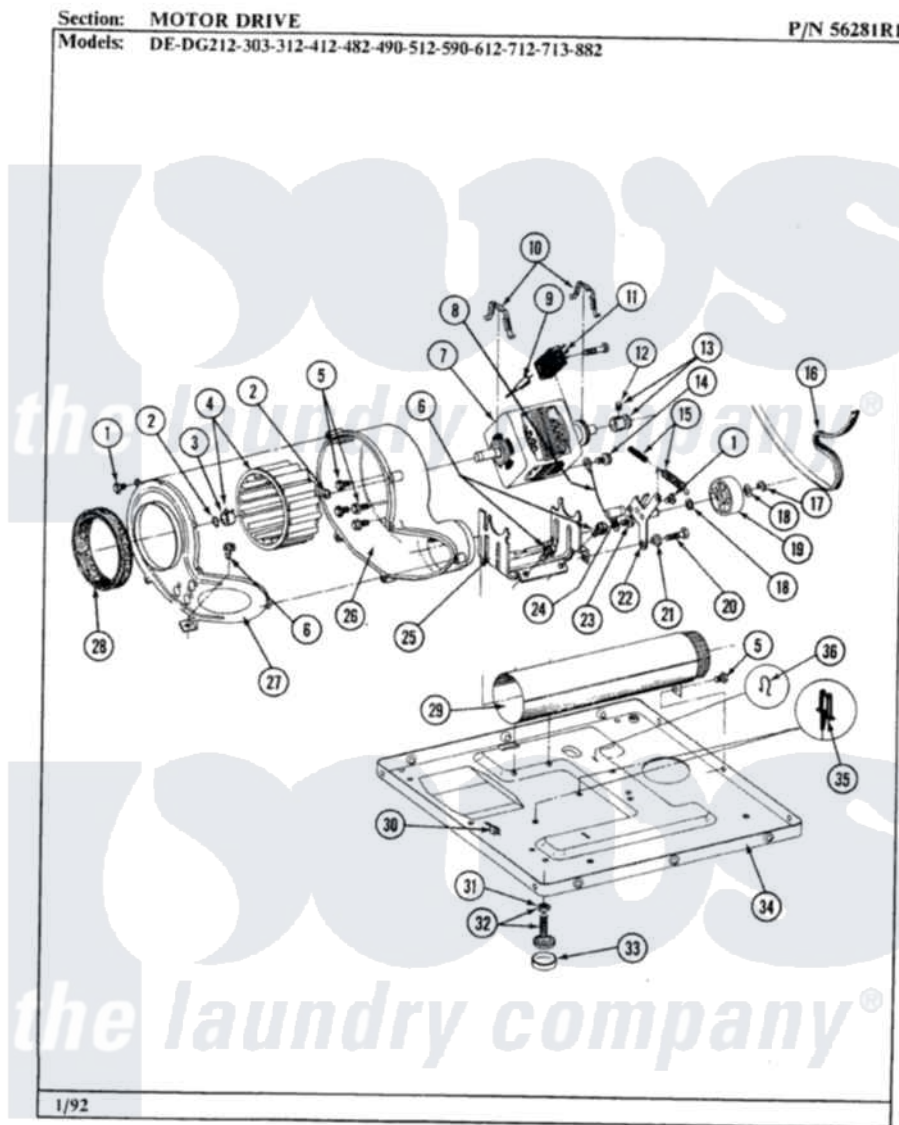

Maytag LDG612 05 - MOTOR DRIVE

-40

Maytag [Residential Maytag LDG612 Dryer Parts](#) Parts Diagram 05 - MOTOR DRIVE
 Click on the part number to view part

Item	Original Part Number	Replaced By	Status	Part Description
1	Y312961	W10116751		Screw
2	410233	9703438		Ring-Retrn
3	312967			Clamp, Blower Housing
4	Y303836			Blower Wheel Assembly And Clamp
5	Y310632	1163839		Screw
6	Y313561			Screw---NA
7	Y303358	W10410999		Motor-Drive
8	901220			Ground Wire
9	306448		Not Available	WIRE
10	Y015825			Clip, Motor To Motor Support
11	Y303877		Not Available	SWITCH, MOTOR EXTERNAL START No.303358-2, No.303358-4, 303358-7
"	Y303879			Switch, Motor External Start
"	306207		Not Available	(PROD. No.303358-8 & No.303358-9)
12	Y053241			Set Screw, Motor Pulley

13	Y305185	6-3051850	Pulley- MO
14	910343	488234	Screw 8-32 X 1/4
15	Y303945		IDLER SPRING ASSY. W/PLUG
16	Y312959		Poly "V" Belt For Tumbler
17	312958	354987	Ring, Retaining
18	Y312527		Washer, Idler Shaft
19	Y303705	6-3037050	Pulley- ID
20	Y014874		Screw, Idler Arm And Sleeve
21	Y312894	315772	Sleeve, Idler Arm
22	Y303363	6-3033630	Idler Arm
23	211294	90767	Screw, 8A X 3/8 HeX Washer Head Tapping
24	Y313582	W10116756	Spacer
25	312897		Not Available
26	Y312893		SUPPORT, MOTOR
27	314846		Housing, Blower
"	Y312895		Not Available
28	Y312901		COVER FOR BLOWER---NA
29	Y303442		Seal, Housing Cover
30	Y310376		EXHAUST DUCT ASSEMBLY
31	Y052740	62739	Clip, Door Switch Harness
32	Y305086		Nut, Lock
33	Y314137		Adjustable Leg And Nut
34	Y303361		Not Available
35	Y313262	W10116752	Foot, Rubber
36	410490		BASE ASSY. (UPPER & LOWER)
			Retainer-
			Spring, Retainer Wire Harness