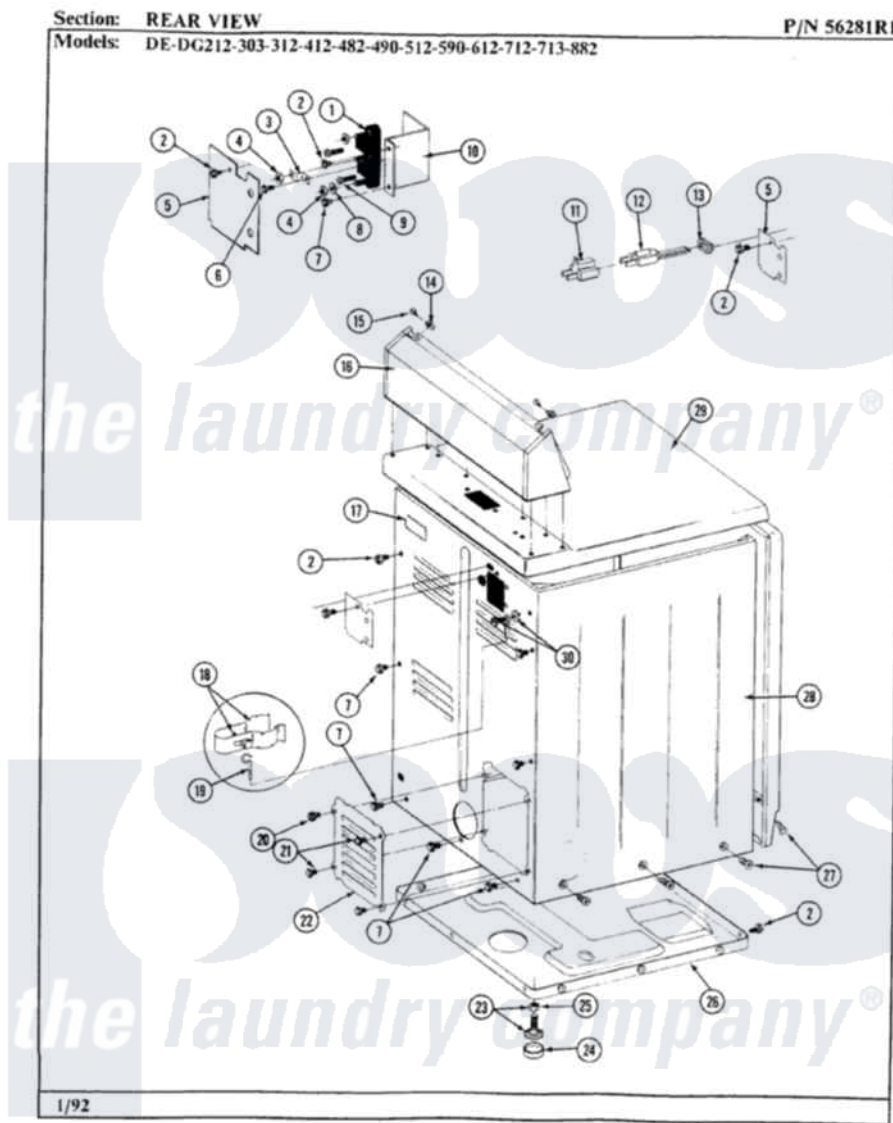

# Maytag LDG612 07 - REAR VIEW

28

Maytag [Residential Maytag LDG612 Dryer Parts](#) Parts Diagram 07 - REAR VIEW  
 Click on the part number to view part

Item	Original Part Number	Replaced By	Status	Part Description
2	<a href="#">Y313561</a>			Screw---NA
5	Y312905		Not Available	COVER, TERMINAL
7	Y310632	<a href="#">1163839</a>		Screw
11	<a href="#">Y201808</a>			Converter
12	302521		Not Available	CORD, POWER PART NOT USED-GAS MODELS ONLY
13	<a href="#">211881</a>			Grommet, Cord Part Not Used-Gas Models Only
14	<a href="#">215075</a>			Fastener, Control Panel To Console
15	<a href="#">210932</a>			Screw, No.8 X 9/16 Ctsk Note: Screw, Inlet Duct
16	<a href="#">305193L</a>			Console
17	214519			LABEL, ELECTRICAL INSTR. PART NOT USED-GAS MODELS ONLY
18	<a href="#">301548</a>			Clamp, Ground Wire
19	<a href="#">311155</a>			Ground Wire And Clamp
20	<a href="#">Y313559</a>			Screw

21	211294	<a href="#">90767</a>	Screw, 8A X 3/8 HeX Washer Head Tapping
22	Y312951	Not Available	ACCESS COVER, BACK
23	<a href="#">Y305086</a>		Adjustable Leg And Nut
24	<a href="#">Y314137</a>		Foot, Rubber
25	Y052740	<a href="#">62739</a>	Nut, Lock
26	Y303361	Not Available	BASE ASSY. (UPPER & LOWER)
27	<a href="#">213007</a>		Xfor Cabinet See Cabinet, Back
28	305302L	Not Available	CABINET-ALMOND
29	<a href="#">307104L</a>		Top Cover Assembly
30	303846	<a href="#">22003781</a>	Screw, Ground Strap