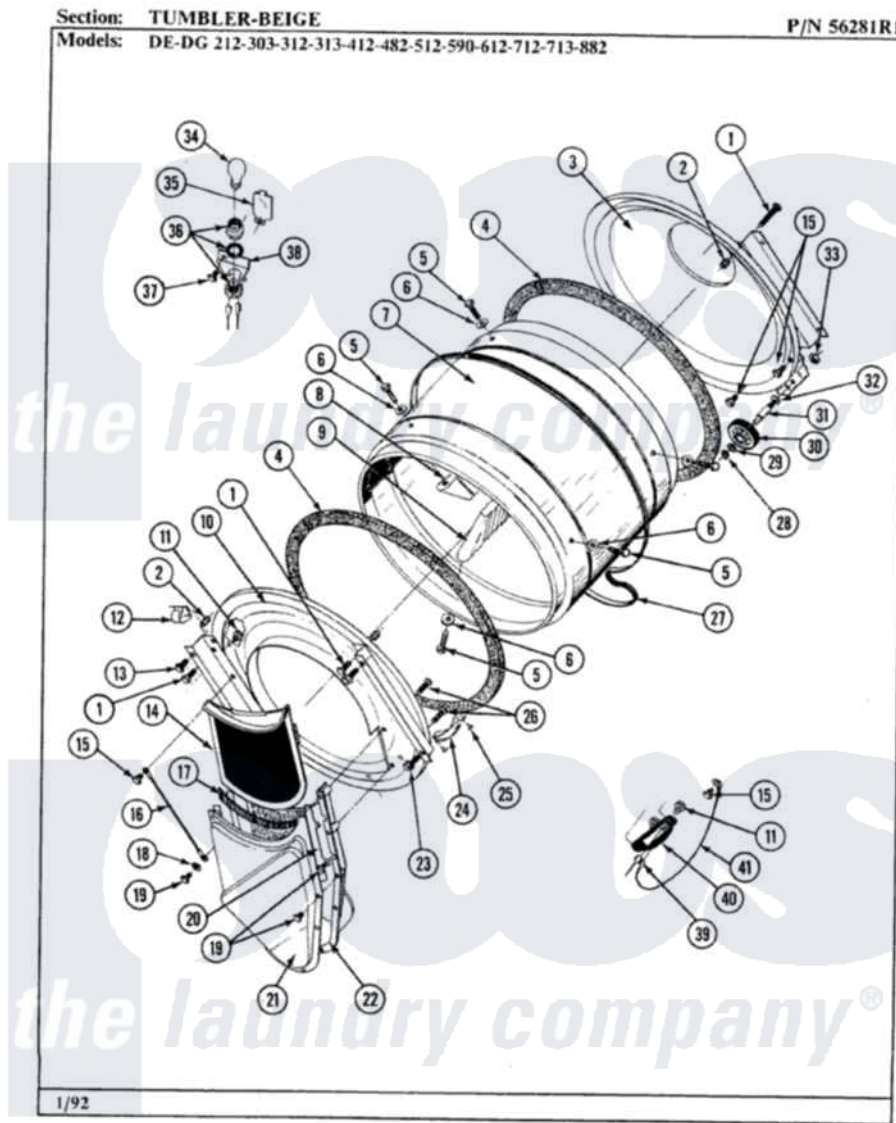

Maytag LDG612 08 - TUMBLER-BEIGE

34

Maytag [Residential Maytag LDG612 Dryer Parts](#) Parts Diagram 08 - TUMBLER-BEIGE
 Click on the part number to view part

Item	Original Part Number	Replaced By	Status	Part Description
1	313764		Not Available	SCREW
2	313915	31-3915		Tech Sheet
3	Y306660	33001106		Back, Tumbler
4	314820			Seal, Tumbler
5	Y310759			Screw, Tumbler Baffles
6	314158			Washer, Baffle To Tumbler
7	314802		Not Available	TUMBLER W/OUT BAFFLES
"	306663		Not Available	TUMBLER W/BAFFLES
8	314803	33001012		Baffle
9	314804	33001004		Baffle, Tall
10	306708			Tumbler Front Assembly
11	Y251119	3177991		Screw
12	Y310376			Clip, Door Switch Harness
13	Y313561			Screw---NA
14	Y306666	33001003		Screen, Lint
15	211294	90767		Screw, 8A X 3/8 HeX Washer Head Tapping

16	205810		Wire, Ground
17	Y313796		Lint Seal
18	310557		Washer
19	Y312961	W10116751	Screw
20	Y313795		Guide For Lint Screen
21	Y312964	Not Available	OUTLET DUCT - OUTER HALF
22	306657	Not Available	OUTLET DUCT & GRID
"	306656	Not Available	OUTLET DUCT & GRID ASSEMBLY
23	Y310632	1163839	Screw
24	306508		Tumbler Bearing Kit ---W
25	210720		Rivet, Bearing To Tumbler Fmt
26	Y314110	33002917	Screw, No.10-16
27	Y312959		Poly "V" Belt For Tumbler
28	410233	9703438	Ring-Retrn
29	312535		Washer, Vault Mounting Brk.
30	Y303373	12001541	Drum Roller/Washer Assembly--W
31	Y312948	6-3129480	Shaft- Tumbler
32	Y313347	312535	Washer, Vault Mounting Brk.
33	312538	33001443	Nut, Hex