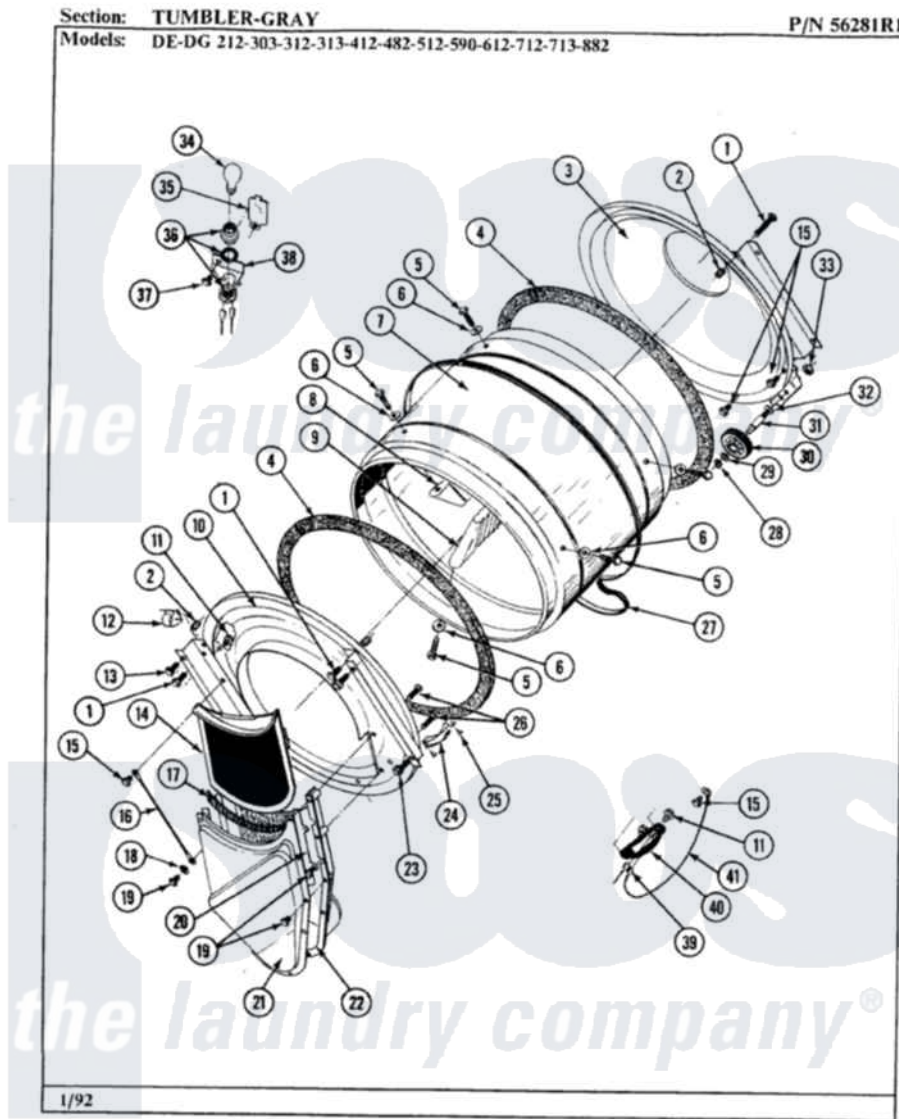

Maytag LDG612 09 - TUMBLER-GRAY

32

Maytag [Residential Maytag LDG612 Dryer Parts](#) Parts Diagram 09 - TUMBLER-GRAY
 Click on the part number to view part

Item	Original Part Number	Replaced By	Status	Part Description
1	313764		Not Available	SCREW
2	313915	31-3915		Tech Sheet
3	Y306660	33001106		Back, Tumbler
4	Y313541	33313541		Seal- Tumbler
5	Y310759			Screw, Tumbler Baffles
6	314158			Washer, Baffle To Tumbler
7	Y314153		Not Available	TUMBLER No.
"	305187		Not Available	TUMBLER W/BAFFLES
8	314154		Not Available	TUMBLER BAFFLE - SHORT
9	314155	33001004		Baffle, Tall
10	Y305146	306708		Tumbler Front Assembly
11	Y251119	3177991		Screw
12	Y310376			Clip, Door Switch Harness
13	Y313561			Screw---NA
14	Y304388	33001003		Screen, Lint
15	211294	90767		Screw, 8A X 3/8 HeX Washer Head Tapping

16	205810		Wire, Ground
17	Y313796		Lint Seal
18	310557		Washer
19	Y312961	W10116751	Screw
20	Y313795		Guide For Lint Screen
21	Y312964	Not Available	OUTLET DUCT - OUTER HALF
22	Y304810	Not Available	OUTLET DUCT ASSEMBLY---S
23	Y310632	1163839	Screw
24	306508		Tumbler Bearing Kit ----W
25	210720		Rivet, Bearing To Tumbler Fmt
26	Y314110	33002917	Screw, No.10-16
27	Y312959		Poly "V" Belt For Tumbler
28	410233	9703438	Ring-Retrn
29	312535		Washer, Vault Mounting Brk.
30	Y303373	12001541	Drum Roller/Washer Assembly--W
31	Y312948	6-3129480	Shaft- Tumbler
32	Y313347	312535	Washer, Vault Mounting Brk.
33	312538	33001443	Nut, Hex