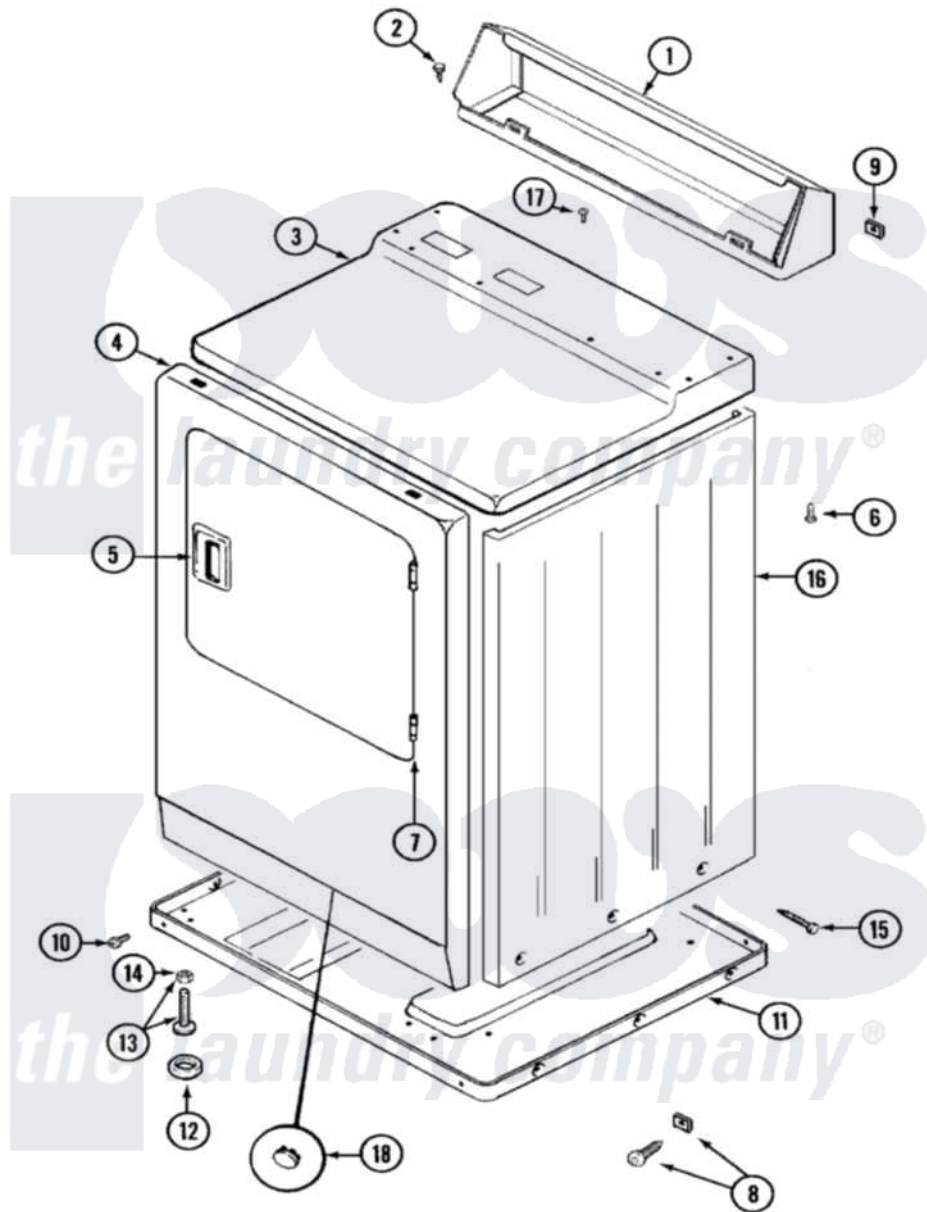

Maytag LDG6914AAE 01 - CABINET-FRONT

Maytag Residential Maytag LDG6914AAE Dryer Parts Parts Diagram 01 - CABINET-FRONT
 Click on the part number to view part

Item	Original Part Number	Replaced By	Status	Part Description
1	Y305193			Console
2	216423	3370225		Screw
3	33001165			Top Cover Assembly
4	33001221	22001817		Sheet, Sound Damper
"	33001242			Panel, Front
5	33001241			Handle, Door
6	214354			Screw, Top Cover To Cabnt.
7	33001230			Hinge, Door
8	204439			Screw And Fstner Assembly
9	215075			Fastener, Control Panel To Console
10	Y313561			Screw----NA
"	Y310632	1163839		Screw
11	Y303361		Not Available	BASE ASSY. (UPPER & LOWER)
12	Y314137			Foot, Rubber
13	Y305086			Adjustable Leg And Nut

14	Y052740	62739	Nut, Lock
15	213007		Xfor Cabinet See Cabinet, Back
16	33001159	33001327	Cabinet
17	210186	3370225	Screw
18	33001132	33002342	Plug, Sifht Hole