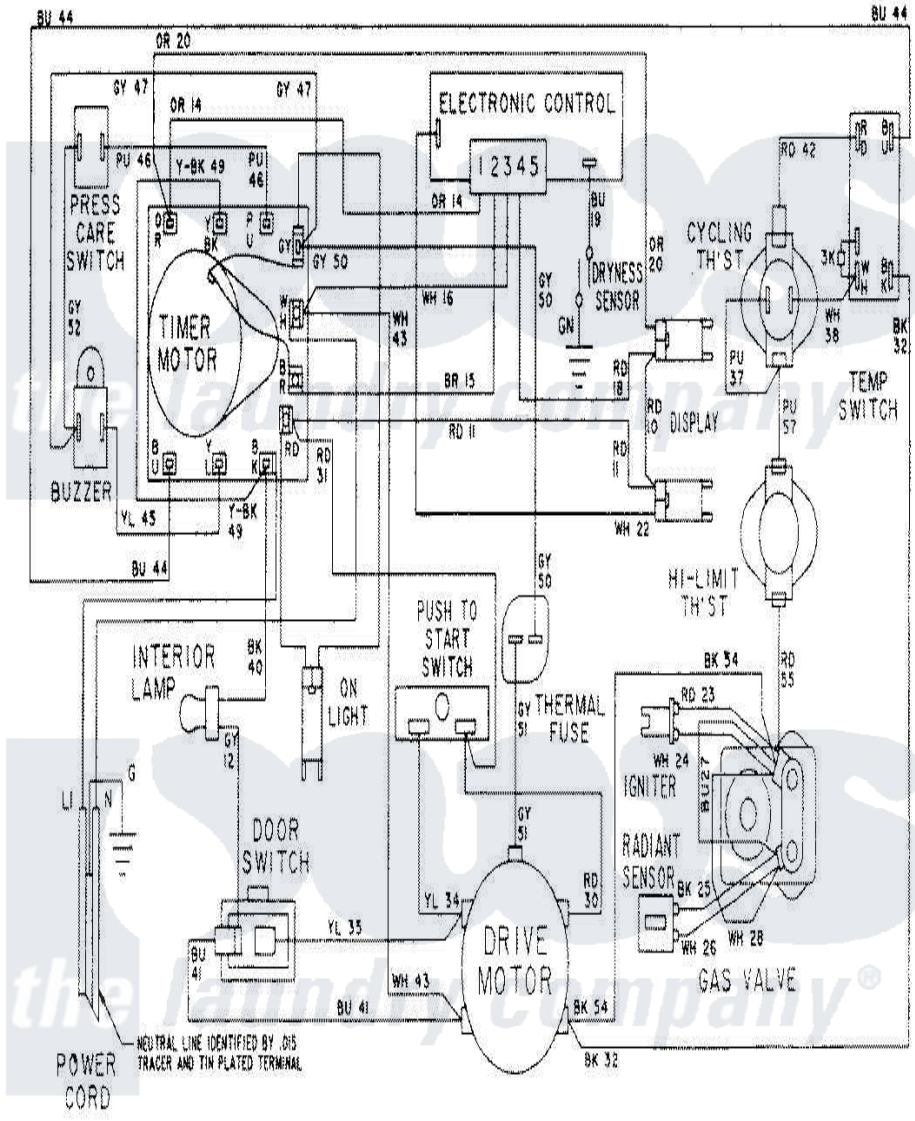

Maytag LDG6914AAE 08 - WIRING INFORMATION-LDG6914

Maytag Residential Maytag LDG6914AAE Dryer Parts Parts Diagram 08 - WIRING INFORMATION-LDG6914
 Click on the part number to view part

| Item | Original Part Number | Replaced By | Status | Part Description |
|------|----------------------|-------------|---------------|--------------------|
| NI | 15001578 | | Not Available | WIRING INFORMATION |
| " | 15001027 | | Not Available | WIRING INFORMATION |