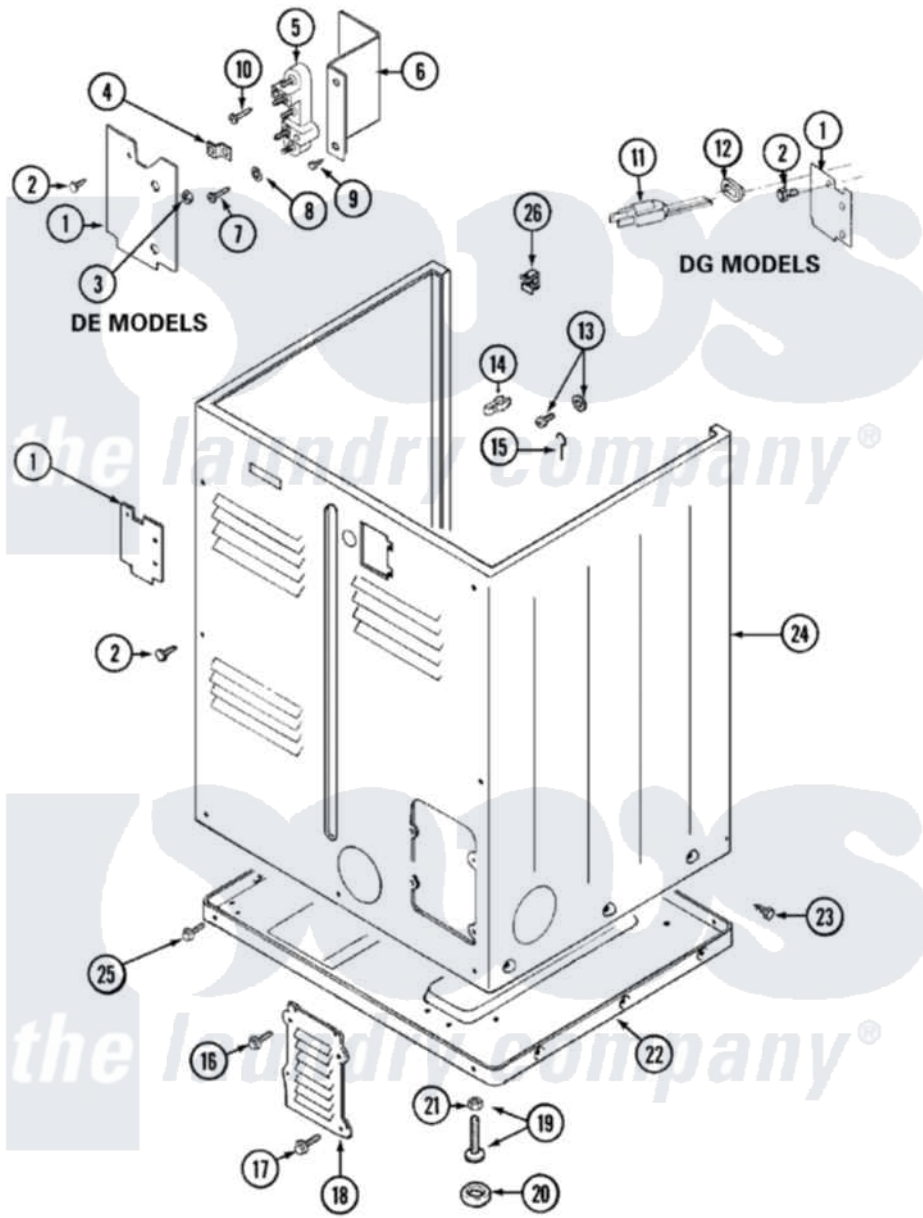

Maytag LDG6914AAL 02 - CABINET-REAR

Maytag [Residential Maytag LDG6914AAL Dryer Parts](#) Parts Diagram 02 - CABINET-REAR
 Click on the part number to view part

Item	Original Part Number	Replaced By	Status	Part Description
1	Y312905		Not Available	COVER, TERMINAL
2	Y313561			Screw---NA
11	33001246		Not Available	CORD, POWER
12	211881			Grommet, Cord Part Not Used-Gas Models Only
13	303846	22003781		Screw, Ground Strap
14	301548			Clamp, Ground Wire
15	204807			Ground Wire, Supp. Plte To Top Cover
16	Y313559			Screw
17	211294	90767		Screw, 8A X 3/8 HeX Washer Head Tapping
18	Y312951		Not Available	ACCESS COVER, BACK
19	Y305086			Adjustable Leg And Nut
20	Y314137			Foot, Rubber
21	Y052740	62739		Nut, Lock
22	Y303361		Not Available	BASE ASSY. (UPPER & LOWER)

23	213007		Xfor Cabinet See Cabinet, Back
24	33001160	Not Available	CABINET (ALM)
25	Y313561		Screw----NA
"	Y310632	1163839	Screw
26	Y310376		Clip, Door Switch Harness