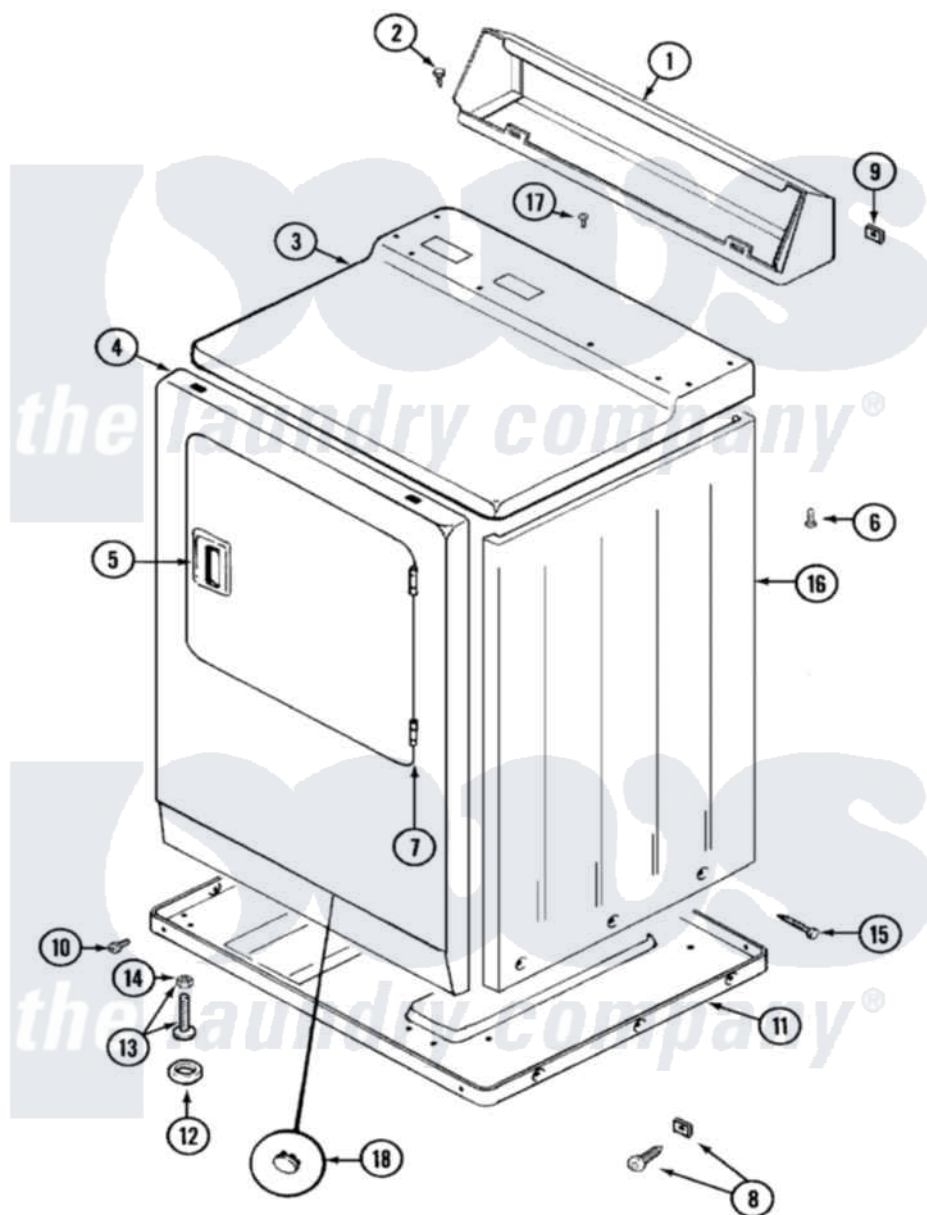

Maytag LDG6914AAM 01 - CABINET-FRONT (LDE6914ACM & LDG6914AAM)

Maytag Residential Maytag LDG6914AAM Dryer Parts Parts Diagram 01 - CABINET-FRONT (LDE6914ACM & LDG6914AAM)

Click on the part number to view part

Item	Original Part Number	Replaced By	Status	Part Description
1	305193L			Console
2	216423	3370225		Screw
3	33001166		Not Available	COVER, TOP (ALM)---NA
4	33001221	22001817		Sheet, Sound Damper
"	33001258	33001242		Panel, Front
5	33001254	37001047		Handle, Door
6	214354			Screw, Top Cover To Cabnt.
7	33001230			Hinge, Door
8	204439			Screw And Fstner Assembly
9	215075			Fastener, Control Panel To Console
10	Y313561			Screw---NA
"	Y310632	1163839		Screw
11	Y303361		Not Available	BASE ASSY. (UPPER & LOWER)

12	Y314137		Foot, Rubber
13	Y305086		Adjustable Leg And Nut
14	Y052740	62739	Nut, Lock
15	213007		Xfor Cabinet See Cabinet, Back
16	33001160	Not Available	CABINET (ALM)
17	210186	3370225	Screw
18	33001168	Not Available	PLUG, SIGHT HOLE (ALM)