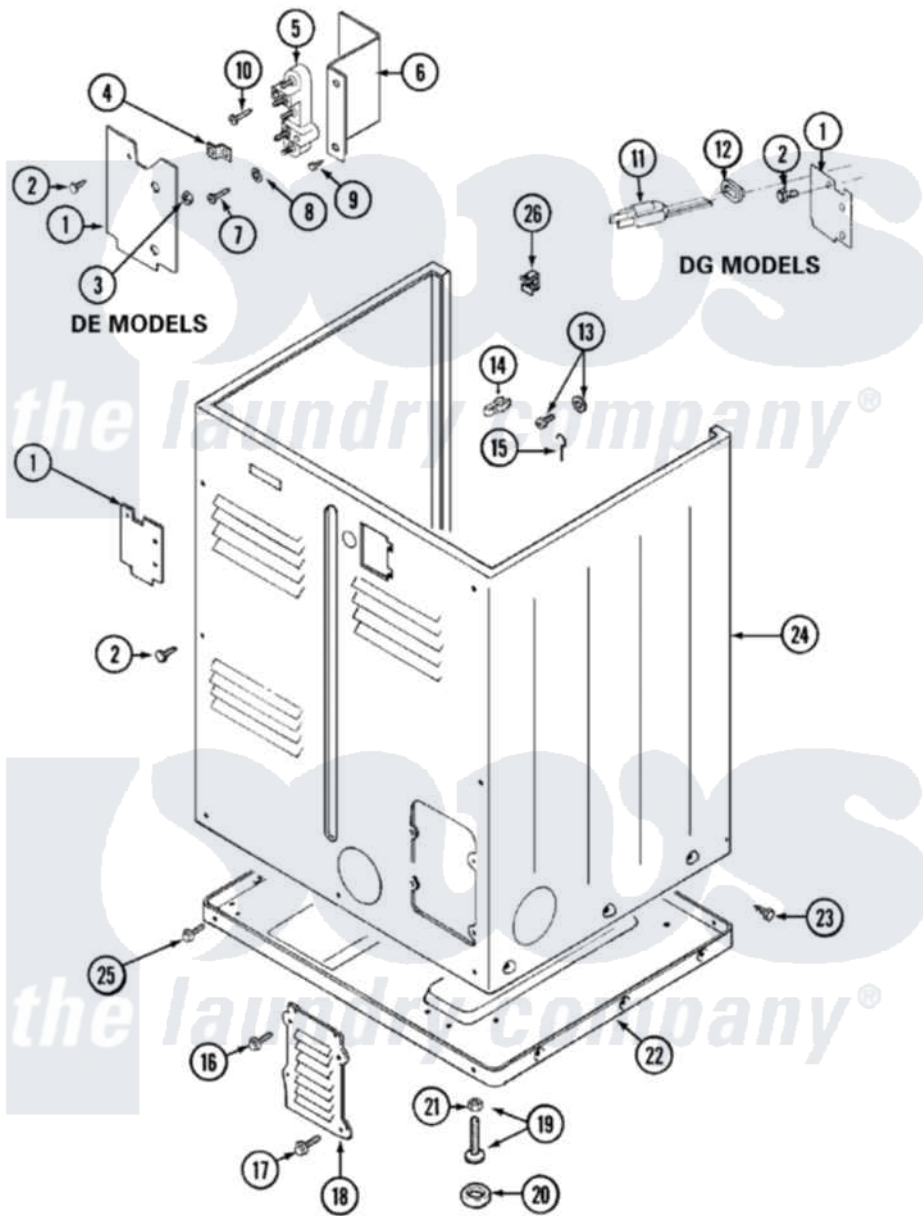

Maytag LDG6914AAM 02 - CABINET-REAR (LDE6914ACM & LDG6914AAM)

Maytag Residential Maytag LDG6914AAM Dryer Parts Parts Diagram 02 - CABINET-REAR (LDE6914ACM & LDG6914AAM)

Click on the part number to view part

Item	Original Part Number	Replaced By	Status	Part Description
1	Y312905		Not Available	COVER, TERMINAL
2	Y313561			Screw---NA
11	33001246		Not Available	CORD, POWER
12	211881			Grommet, Cord Part Not Used-Gas Models Only
13	303846	22003781		Screw, Ground Strap
14	301548			Clamp, Ground Wire
15	204807			Ground Wire, Supp. Pltte To Top Cover
16	Y313559			Screw
17	211294	90767		Screw, 8A X 3/8 HeX Washer Head Tapping
18	Y312951		Not Available	ACCESS COVER, BACK
19	Y305086			Adjustable Leg And Nut
20	Y314137			Foot, Rubber
21	Y052740	62739		Nut, Lock