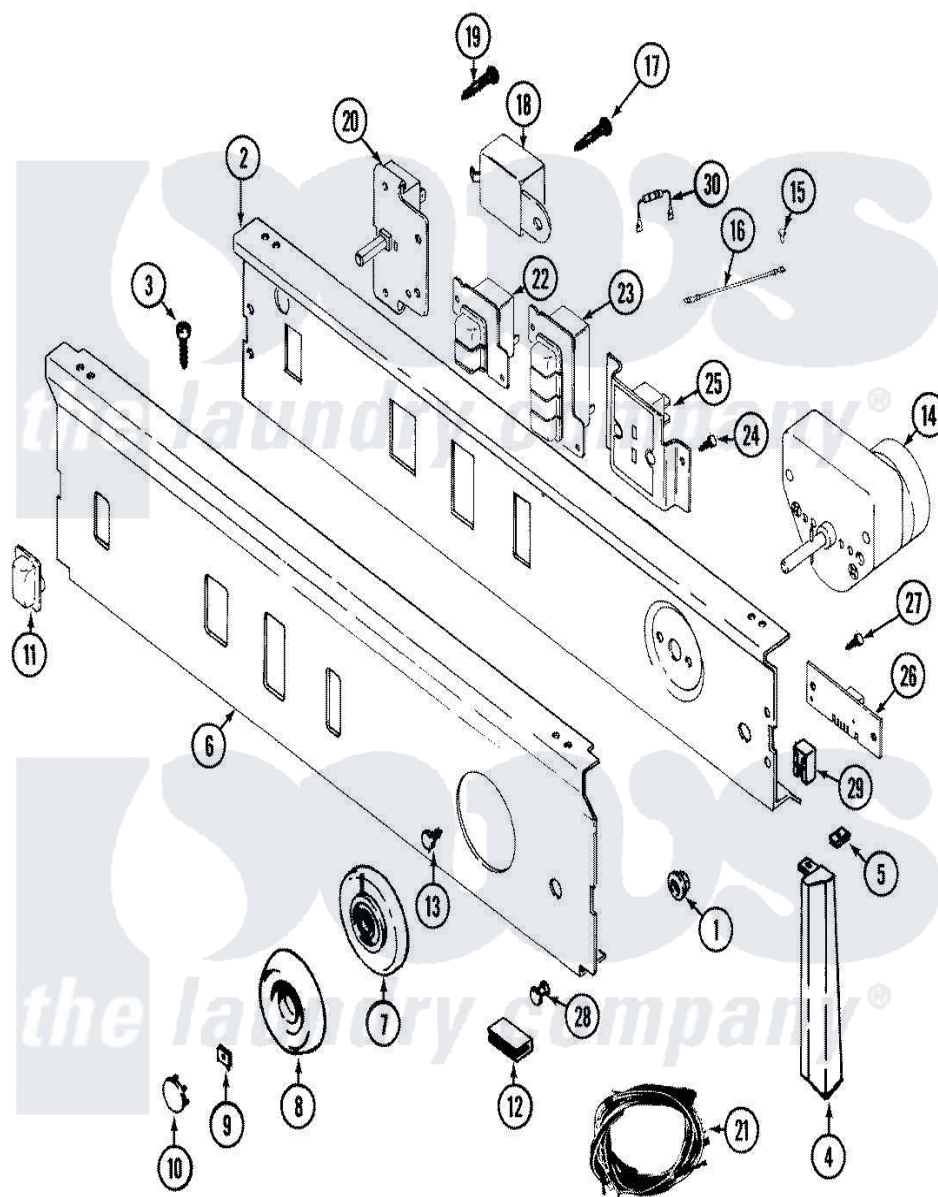

# Maytag LDG6914AAM 03 - CONTROL PANEL (LDE6914ACM & LDG6914AAM)

Maytag Residential Maytag LDG6914AAM Dryer Parts Parts Diagram 03 - CONTROL PANEL (LDE6914ACM & LDG6914AAM)

[Click on the part number to view part](#)

Item	Original Part Number	Replaced By	Status	Part Description
1	<a href="#">214872</a>			Palnut, End Cap Note: Nut, Lamp Holder
2	<a href="#">33001265</a>			Plate, Support
3	<a href="#">210932</a>			Screw, No.8 X 9/16 Ctsk Note: Screw, Inlet Duct
4	<a href="#">22001567</a>			Cap, End
"	22001566	<a href="#">22001293</a>		End Cap, Control Panel
"	<a href="#">22001293</a>			End Cap, Control Panel
"	22001292	<a href="#">22001567</a>		Cap, End
5	<a href="#">214894</a>			Fastener, End Cap
6	33001473		Not Available	PANEL, CONTROL (ALM)
7	33001372		Not Available	SKIRT, TIMER DIAL (ALM)
8	33001282	<a href="#">33002325</a>		Knob Assembly
9	<a href="#">312273</a>			Nut, Control Knob
10	216424		Not Available	CAP, KNOB (ALM)