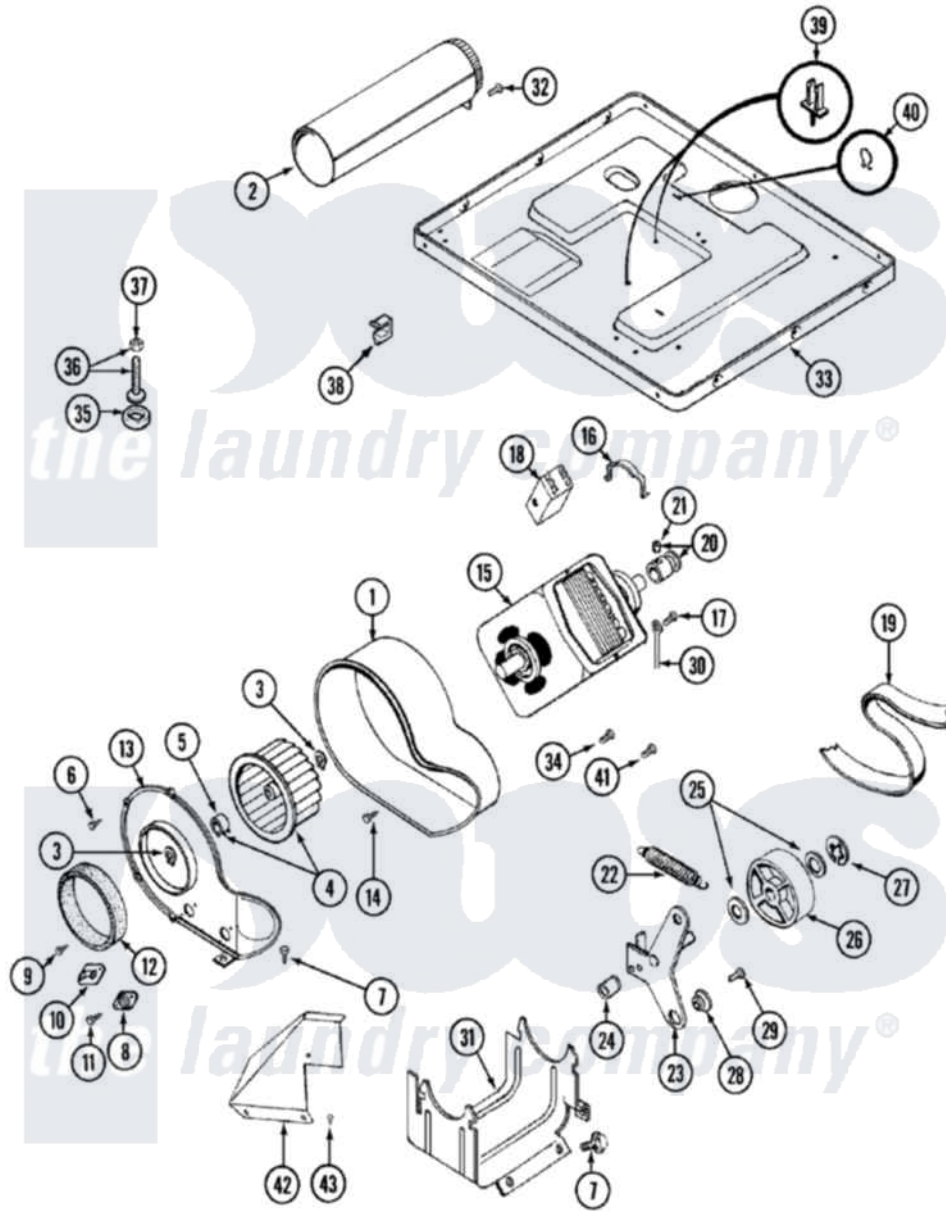

Maytag LDG6914AAM 07 - MOTOR DRIVE (LDE6914ACM & LDG6914AAM)

Maytag [Residential Maytag LDG6914AAM Dryer Parts](#) Parts Diagram 07 - MOTOR DRIVE (LDE6914ACM & LDG6914AAM)

[Click on the part number to view part](#)

Item	Original Part Number	Replaced By	Status	Part Description
1	Y312893			Housing, Blower
2	Y303442			EXHAUST DUCT ASSEMBLY
3	410233	9703438		Ring-Retrn
4	Y303836			Blower Wheel Assembly And Clamp
5	312967			Clamp, Blower Housing
6	Y312961	W10116751		Screw
7	Y313561			Screw---NA
8	306910			Thermostat, Multi Temp Note: Thermostat
9	211294	90767		Screw, 8A X 3/8 HeX Washer Head Tapping
10	306604			Cut-Off, Thermal Part Not Used
11	314848	W10116760		Screw
12	Y312901			Seal, Housing Cover
13	314846			Cover, Blower Housing

14	Y310632	1163839	Screw
15	Y303358	W10410999	Motor-Drive
16	Y015825		Clip, Motor To Motor Support
17	910343	488234	Screw 8-32 X 1/4
18	Y303877	Not Available	SWITCH, MOTOR EXTERNAL START No.303358-2, No.303358-4, 303358-7
"	Y303879		Switch, Motor External Start
"	306207	Not Available	(PROD. No.303358-8 & No.303358-9)
19	Y312959		Poly "V" Belt For Tumbler
20	Y305185	6-3051850	Pulley- MO
21	Y053241		Set Screw, Motor Pulley
22	Y303945		IDLER SPRING ASSY. W/PLUG
23	Y303363	6-3033630	Idler Arm
24	Y313582	W10116756	Spacer
25	Y312527		Washer, Idler Shaft
26	Y303705	6-3037050	Pulley- ID
27	312958	354987	Ring, Retaining
28	Y312894	315772	Sleeve, Idler Arm
29	Y014874		Screw, Idler Arm And Sleeve
30	901220		Ground Wire
31	312897	Not Available	SUPPORT, MOTOR
32	Y310632	1163839	Screw
33	Y305084		Base Assembly
34	211294	90767	Screw, 8A X 3/8 HeX Washer Head Tapping
35	Y314137		Foot, Rubber
36	Y305086		Adjustable Leg And Nut
37	Y052740	62739	Nut, Lock
38	Y310376		Clip, Door Switch Harness
39	315471	22003298	Retainer, Wire
40	410490		Spring, Retainer Wire Harness
41	Y312961	W10116751	Screw