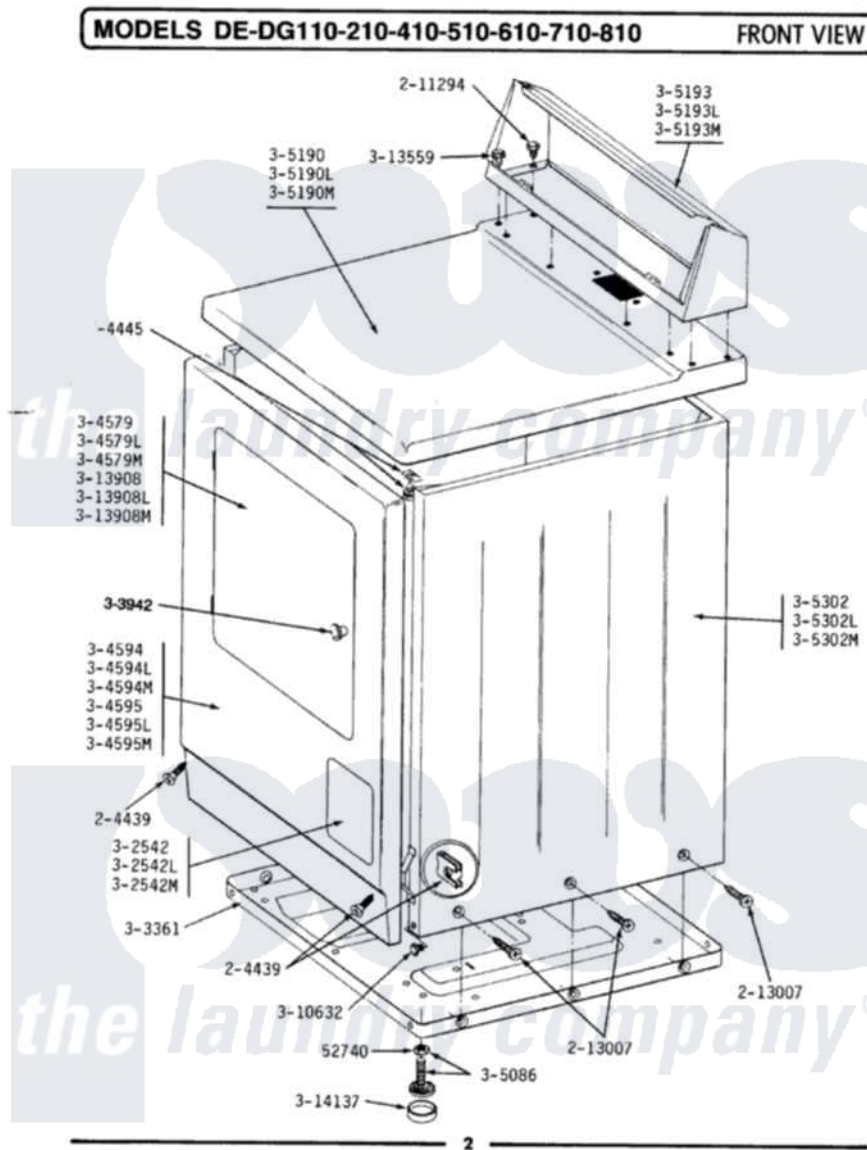

Maytag LDG710 03 - FRONT VIEW

Maytag Residential Maytag LDG710 Dryer Parts Parts Diagram 03 - FRONT VIEW
 Click on the part number to view part

Item	Original Part Number	Replaced By	Status	Part Description
1	Y052740	62739		Nut, Lock
2	204439			Screw And Fstner Assembly
3	204445			Screw And Fastener Assembly
4	211294	90767		Screw, 8A X 3/8 HeX Washer Head Tapping
5	213007			Xfor Cabinet See Cabinet, Back
7	302542L		Not Available	PART NOT USED. (DG ONLY)
9	Y303361		Not Available	BASE ASSY. (UPPER & LOWER)
11	304579L		Not Available	DOOR-ALMOND
14	304594L		Not Available	FRONT PANEL-ALMOND
16	304595	3369903		Dishrack
17	304595L		Not Available	FRONT PANEL-ALMOND
18	304595M		Not Available	FRONT PANEL-HARVEST WHEAT
19	Y305086			Adjustable Leg And Nut
21	305190L	307104L		Top Cover Assembly

24	305193L		Console
27	305302L	Not Available	CABINET-ALMOND
29	303942	Not Available	KNOB AND SCREW
30	Y310632	1163839	Screw
31	Y313559		Screw
33	313908L	Not Available	DOOR PANEL-ALMOND
35	Y314137		Foot, Rubber