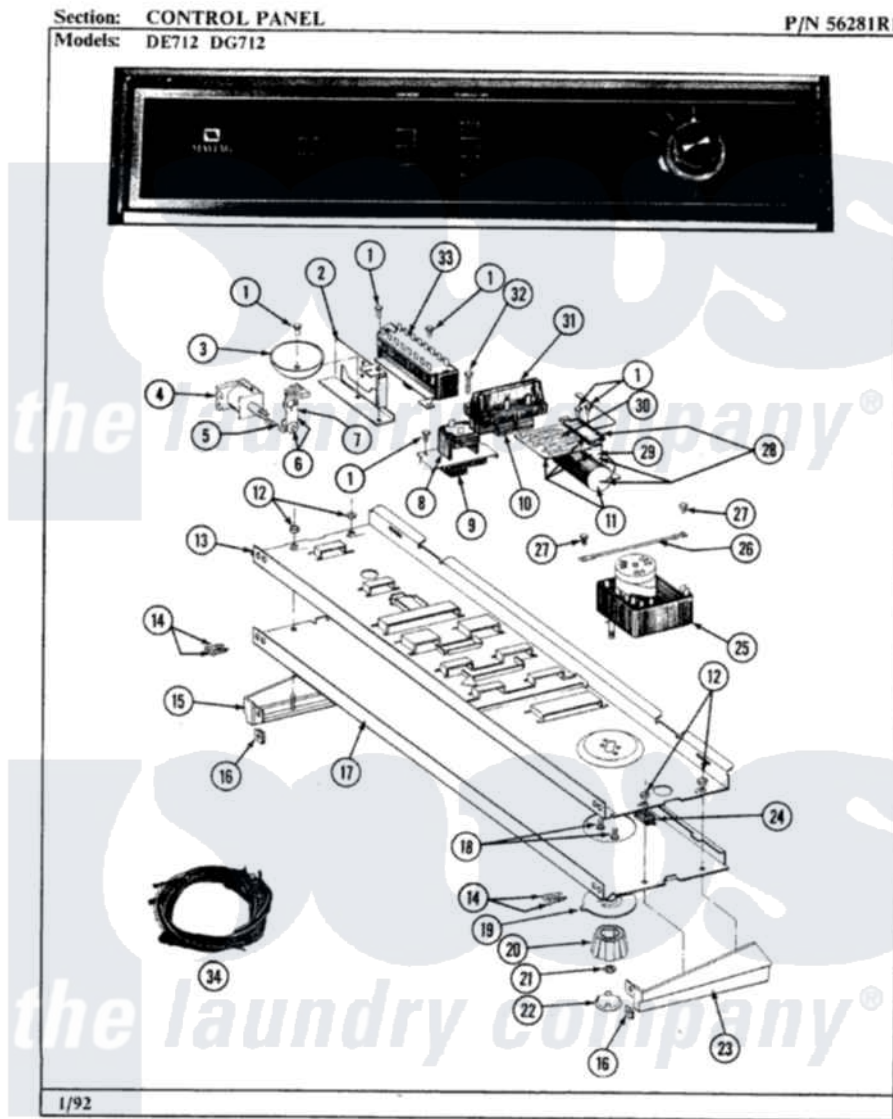

# Maytag LDG712 01 - CONTROL PANEL

20

Maytag [Residential Maytag LDG712 Dryer Parts](#) Parts Diagram 01 - CONTROL PANEL  
Click on the part number to view part

Item	Original Part Number	Replaced By	Status	Part Description
1	211168	<a href="#">W10139210</a>		Screw, 8-18 X 5/16
2	314165		Not Available	CHIME AND SOLENOID BRACKET
3	<a href="#">Y311660</a>			Chime
4	Y303350		Not Available	SOLENOID
5	Y312260		Not Available	LINK
6	Y303771		Not Available	CHIME ACTUATOR ASSEMBLY
7	<a href="#">Y313321</a>			Chime Actuator
8	305950		Not Available	DRYNESS-PRESS CARE SWITCH
9	<a href="#">215210</a>			Button For Switch
10	<a href="#">215211</a>			Button For Switch
11	306042		Not Available	ELECTRONIC CONTROL
12	<a href="#">214872</a>			Palnut, End Cap Note: Nut, Lamp Holder
13	<a href="#">314184</a>			Back Up Plate
14	<a href="#">210932</a>			Screw, No.8 X 9/16 Ctsk Note:

14	<a href="#">210932</a>		Screw, Inlet Duct
15	<a href="#">214815</a>		End Cap F/Control Panel-LH
16	<a href="#">214894</a>		Fastener, End Cap
17	<a href="#">306386</a>		Control Panel
"	305886	Not Available	CONTROL PANEL
18	910708	<a href="#">488234</a>	Screw 8-32 X 1/4
19	314422	<a href="#">33001500</a>	Dial, Timer Indicator
20	<a href="#">314421</a>		Knob For Timer
21	<a href="#">312273</a>		Nut, Control Knob
22	215164	Not Available	CAP FOR KNOB
23	<a href="#">214816</a>		End Cap F/Control Panel-RH
24	<a href="#">214897</a>		Pad, Control Panel
25	<a href="#">306039</a>		Timer RPR
26	<a href="#">204807</a>		Ground Wire, Supp. Plte To Top Cover
27	211294	<a href="#">90767</a>	Screw, 8A X 3/8 HeX Washer Head Tapping
28	<a href="#">306043</a>		Edgeboard Connector Assembl
29	314168	<a href="#">313611</a>	Button-DR
30	Y305392	Not Available	PRINTED CIRCUIT BOARD
31	305946	Not Available	TEMPERATURE SWITCH
32	213117	<a href="#">67006908</a>	Screw, Ice Rack
33	<a href="#">215211</a>		Button For Switch
"	Y305945	Not Available	CONTROL SWITCH
34	305954	Not Available	WIRE HARNESS
"	306182	Not Available	MAIN WIRE HARNESS