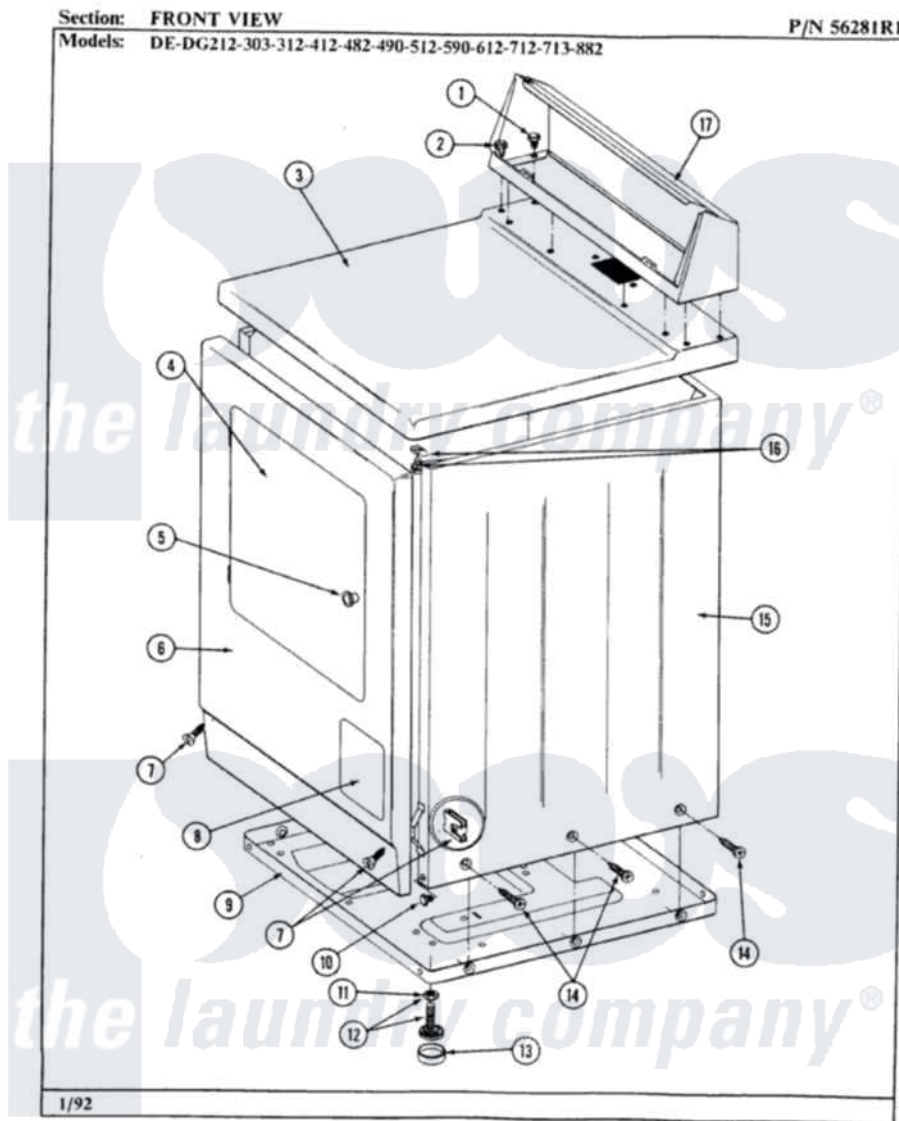

# Maytag LDG712 03 - FRONT VIEW

26

Maytag Residential Maytag LDG712 Dryer Parts Parts Diagram 03 - FRONT VIEW  
 Click on the part number to view part

Item	Original Part Number	Replaced By	Status	Part Description
1	211194		Not Available	LOCK WASHER
2	<a href="#">Y313559</a>			Screw
3	<a href="#">307104L</a>			Top Cover Assembly
4	306668L		Not Available	DOOR, ALMOND
5	303942		Not Available	KNOB AND SCREW
6	304594L		Not Available	FRONT PANEL-ALMOND
7	<a href="#">204439</a>			Screw And Fstner Assembly
8	302542L		Not Available	PART NOT USED. (DG ONLY)
9	Y303361		Not Available	BASE ASSY. (UPPER & LOWER)
10	Y310632	<a href="#">1163839</a>		Screw
11	Y052740	<a href="#">62739</a>		Nut, Lock
12	<a href="#">Y305086</a>			Adjustable Leg And Nut
13	<a href="#">Y314137</a>			Foot, Rubber
14	<a href="#">213007</a>			Xfor Cabinet See Cabinet, Back
15	305302L		Not Available	CABINET-ALMOND