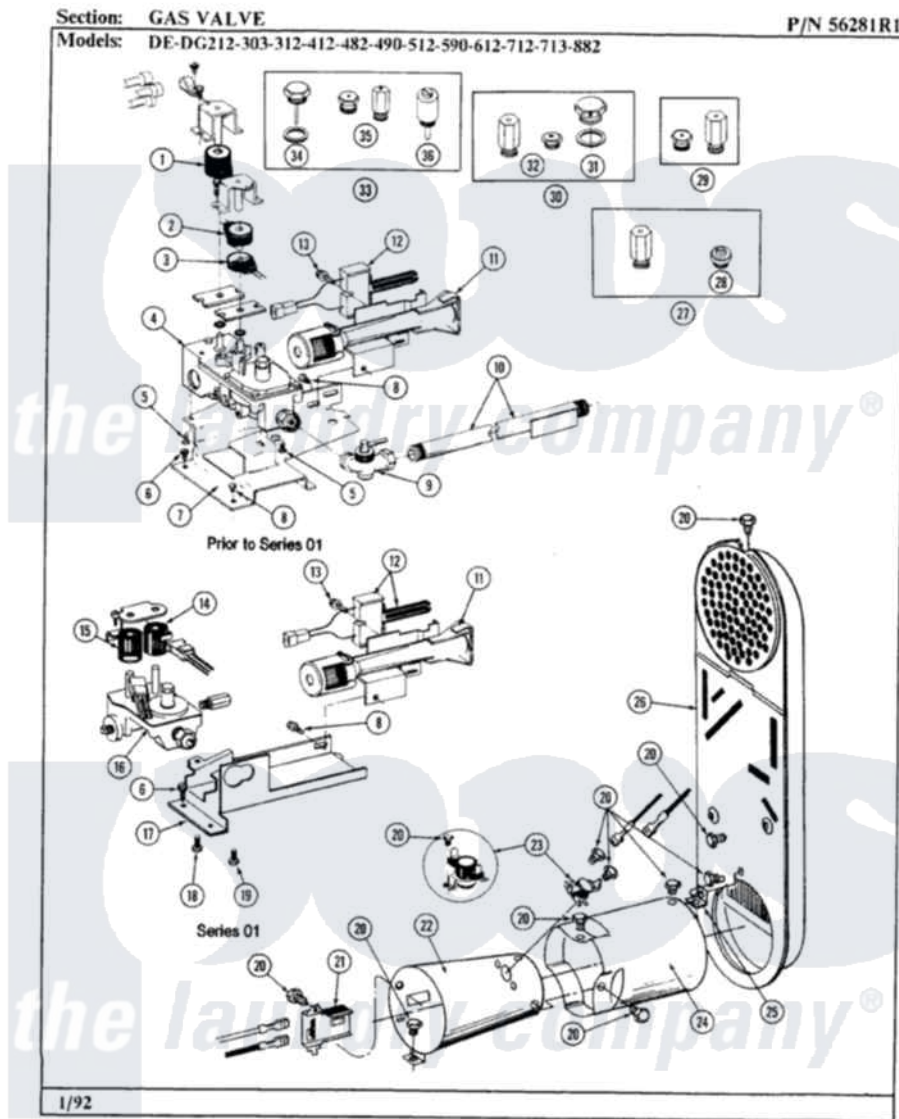

Maytag LDG712 04 - GAS VALVE

38

Maytag Residential Maytag LDG712 Dryer Parts Parts Diagram 04 - GAS VALVE

Click on the part number to view part

Item	Original Part Number	Replaced By	Status	Part Description
1	305603			Secondary Coil
2	305604			Holding Coil
3	305605			Booster Coil
4	W10116794			Gas Valve
5	211410			Screw, HeX Head No.8 X 3/8 Inch
6	Y313561			Screw---NA
7	312929			Gas Valve Bracket
8	Y310632	1163839		Screw
9	Y303349			Angle Shut-Off, Gas Valve
10	Y303383	33001735		Pipe And Bracket Assembly Series 18 Not Needed Use Vavle
11	304974	33002793		Burner Assembly
12	304970	4391996		Ignitor
13	304971			Screw Note: Screw, Igniter
14	306105	694540		Coil, 60 Hz

15	306106		Coil, Holding And Booster--W
16	306176		Valve, Gas
17	314566		Gas Control Bracket
18	314082	90767	Screw, 8A X 3/8 HeX Washer Head Tapping
19	Y313559		Screw
20	211294	90767	Screw, 8A X 3/8 HeX Washer Head Tapping
21	Y303377	338906	Radiant, Sensor
22	Y303368		Cone, Combustion
23	303395		Thermostat, Hi-Limit
24	Y303841		Cone, Extension
25	Y312890		Retainer, Heater Chamber
26	Y303369		Inlet Duct Assembly
27	306204	33002924	Gas Conv K
28	314602	694424	Leak, Limiter
29	305862	Not Available	MAIN BURNER ORIFICE KIT-MIX
"	305860	Not Available	MAIN BURNER ORIFICE KIT-NAT
"	305861	Not Available	MAIN BURNER ORIFICE KIT-LPG
30	Y304672		Conversion Kit-LPG To Nat.
31	302809		Screw Assembly - Leak Limit
32	305860	Not Available	MAIN BURNER ORIFICE KIT-NAT
33	Y306195	MAL9000AXX	LP Gas Con
34	302810		Screw Assembly - Blue Block Ope
35	305861	Not Available	MAIN BURNER ORIFICE KIT-LPG
36	306184	Not Available	PLUG, BLOCKING (LPG REGULATOR)