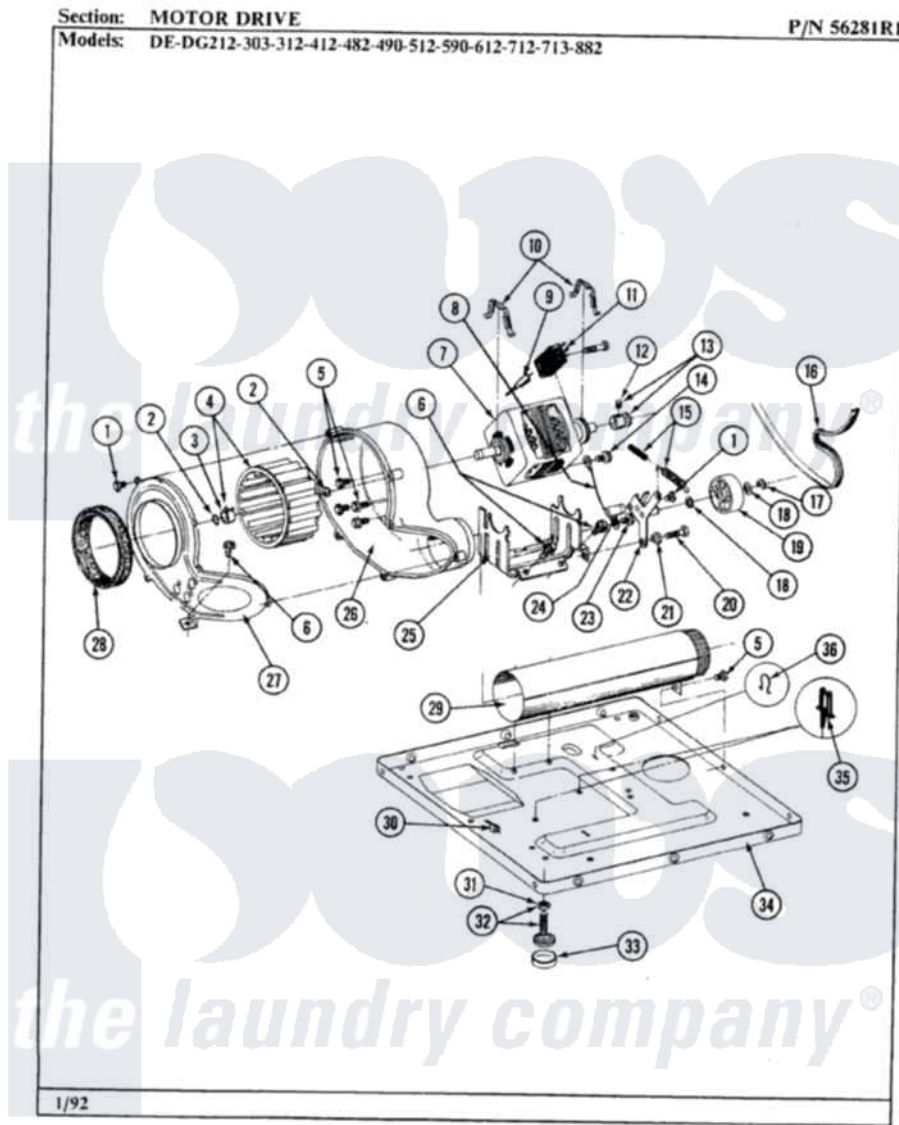

Maytag LDG712 05 - MOTOR DRIVE

-40-

Maytag [Residential Maytag LDG712 Dryer Parts](#) Parts Diagram 05 - MOTOR DRIVE
 Click on the part number to view part

Item	Original Part Number	Replaced By	Status	Part Description
1	Y312961	W10116751		Screw
2	410233	9703438		Ring-Retrn
3	312967			Clamp, Blower Housing
4	Y303836			Blower Wheel Assembly And Clamp
5	Y310632	1163839		Screw
6	Y313561			Screw---NA
7	Y303358	W10410999		Motor-Drive
8	901220			Ground Wire
9	306448		Not Available	WIRE
10	Y015825			Clip, Motor To Motor Support
11	Y303877		Not Available	SWITCH, MOTOR EXTERNAL START No.303358-2, No.303358-4, 303358-7
"	Y303879			Switch, Motor External Start
"	306207		Not Available	(PROD. No.303358-8 & No.303358-9)
12	Y053241			Set Screw, Motor Pulley

13	Y305185	6-3051850	Pulley- MO
14	910343	488234	Screw 8-32 X 1/4
15	Y303945		IDLER SPRING ASSY. W/PLUG
16	Y312959		Poly "V" Belt For Tumbler
17	312958	354987	Ring, Retaining
18	Y312527		Washer, Idler Shaft
19	Y303705	6-3037050	Pulley- ID
20	Y014874		Screw, Idler Arm And Sleeve
21	Y312894	315772	Sleeve, Idler Arm
22	Y303363	6-3033630	Idler Arm
23	211294	90767	Screw, 8A X 3/8 HeX Washer Head Tapping
24	Y313582	W10116756	Spacer
25	312897		Not Available
26	Y312893		SUPPORT, MOTOR
27	314846		Housing, Blower
"	Y312895		Not Available
28	Y312901		COVER FOR BLOWER---NA
29	Y303442		Seal, Housing Cover
30	Y310376		EXHAUST DUCT ASSEMBLY
31	Y052740	62739	Clip, Door Switch Harness
32	Y305086		Nut, Lock
33	Y314137		Adjustable Leg And Nut
34	Y303361		Not Available
35	Y313262	W10116752	Foot, Rubber
36	410490		BASE ASSY. (UPPER & LOWER)
			Retainer-
			Spring, Retainer Wire Harness