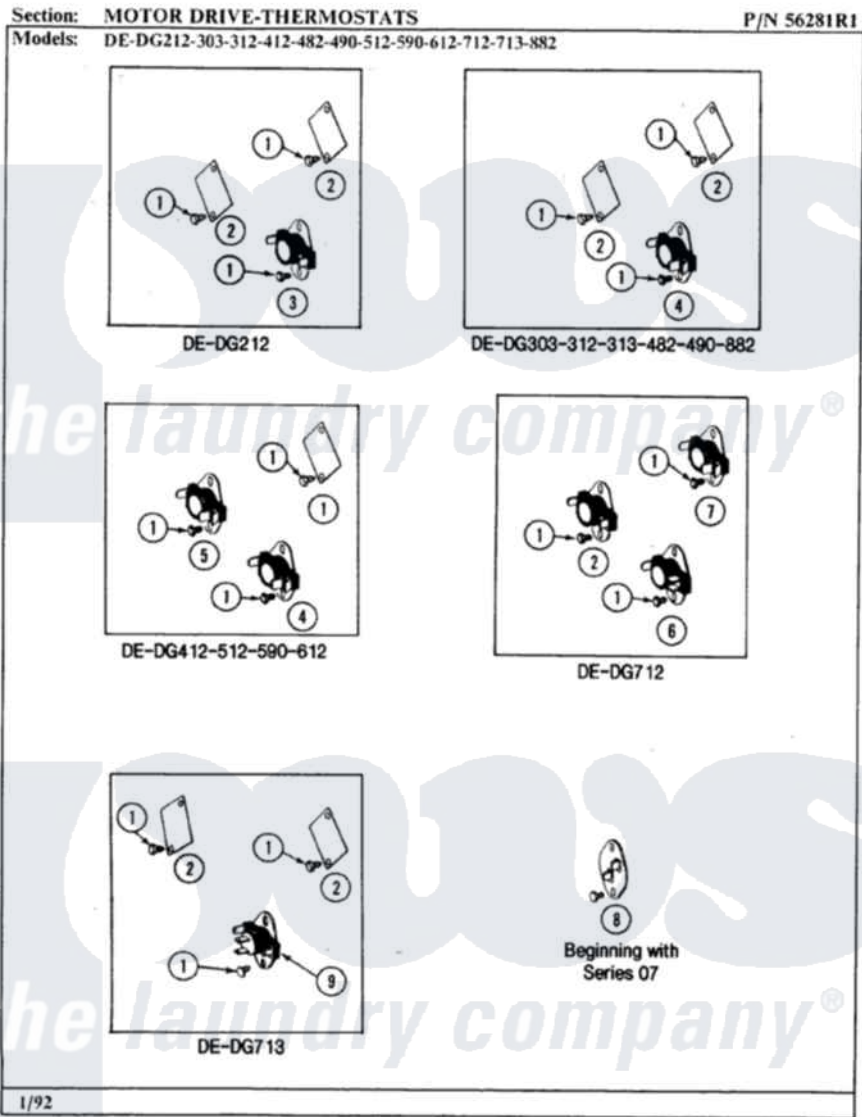

Maytag LDG712 06 - MOTOR DRIVE-THERMOSTATS

Maytag [Residential Maytag LDG712 Dryer Parts](#) Parts Diagram 06 - MOTOR DRIVE-THERMOSTATS
 Click on the part number to view part

Item	Original Part Number	Replaced By	Status	Part Description
1	211294	90767		Screw, 8A X 3/8 HeX Washer Head Tapping
3	303392			Thermostat, Cycling
6	Y303391	33303391		Thermostat, Cycling
7	305953			Cool Down Thermostat
8	306604			Cut-Off, Thermal Part Not Used