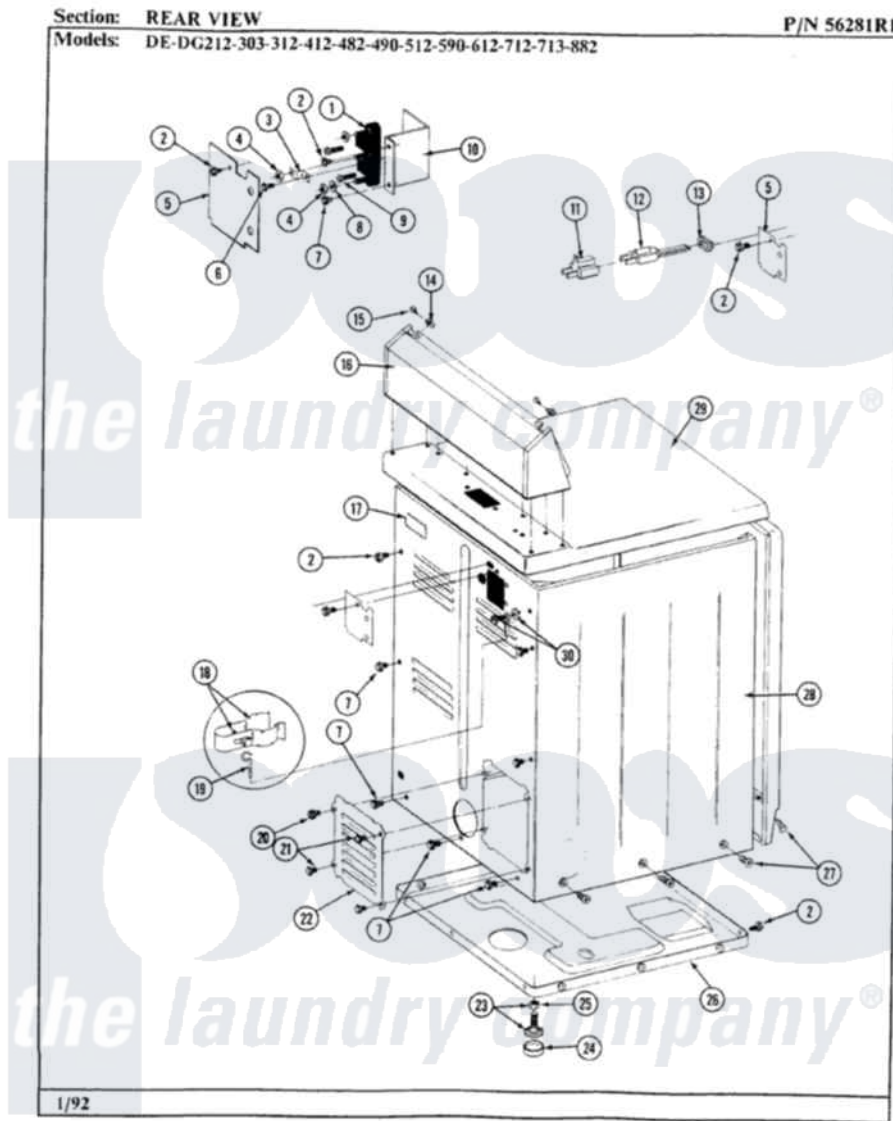

Maytag LDG712 07 - REAR VIEW

28

Maytag [Residential Maytag LDG712 Dryer Parts](#) Parts Diagram 07 - REAR VIEW
 Click on the part number to view part

Item	Original Part Number	Replaced By	Status	Part Description
2	Y313561			Screw---NA
5	Y312905		Not Available	COVER, TERMINAL
7	Y310632	1163839		Screw
11	Y201808			Converter
12	302521		Not Available	CORD, POWER PART NOT USED-GAS MODELS ONLY
13	211881			Grommet, Cord Part Not Used-Gas Models Only
14	215075			Fastener, Control Panel To Console
15	210932			Screw, No.8 X 9/16 Ctsk Note: Screw, Inlet Duct
16	305193L			Console
17	214519			LABEL, ELECTRICAL INSTR. PART NOT USED-GAS MODELS ONLY
18	301548			Clamp, Ground Wire
19	311155			Ground Wire And Clamp
20	Y313559			Screw

21	211294	90767	Screw, 8A X 3/8 HeX Washer Head Tapping
22	Y312951	Not Available	ACCESS COVER, BACK
23	Y305086		Adjustable Leg And Nut
24	Y314137		Foot, Rubber
25	Y052740	62739	Nut, Lock
26	Y303361	Not Available	BASE ASSY. (UPPER & LOWER)
27	213007		Xfor Cabinet See Cabinet, Back
28	305302L	Not Available	CABINET-ALMOND
29	307104L		Top Cover Assembly
30	303846	22003781	Screw, Ground Strap