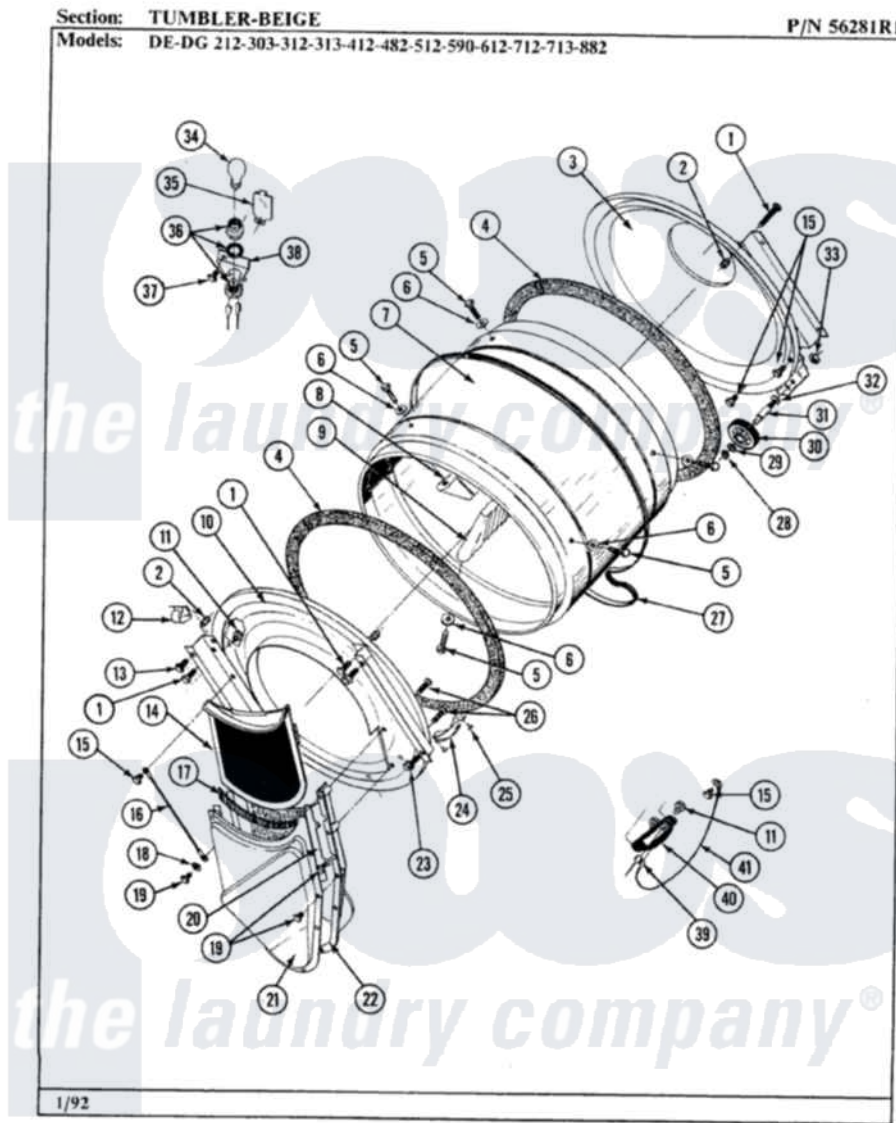

Maytag LDG712 08 - TUMBLER-BEIGE

34

Maytag [Residential Maytag LDG712 Dryer Parts](#) Parts Diagram 08 - TUMBLER-BEIGE
 Click on the part number to view part

Item	Original Part Number	Replaced By	Status	Part Description
1	313764		Not Available	SCREW
2	313915	31-3915		Tech Sheet
3	Y306660	33001106		Back, Tumbler
4	314820			Seal, Tumbler
5	Y310759			Screw, Tumbler Baffles
6	314158			Washer, Baffle To Tumbler
7	306663		Not Available	TUMBLER W/BAFFLES
"	314802		Not Available	TUMBLER W/OUT BAFFLES
8	314803	33001012		Baffle
9	314804	33001004		Baffle, Tall
10	306678		Not Available	TUMBLER FRONT
11	Y251119	3177991		Screw
12	Y310376			Clip, Door Switch Harness
13	Y313561			Screw---NA
14	Y306666	33001003		Screen, Lint
15	211294	90767		Screw, 8A X 3/8 HeX Washer Head Tapping

16	205810		Wire, Ground
17	Y313796		Lint Seal
18	310557		Washer
19	Y312961	W10116751	Screw
20	Y313795		Guide For Lint Screen
21	Y312964	Not Available	OUTLET DUCT - OUTER HALF
22	306656	Not Available	OUTLET DUCT & GRID ASSEMBLY
"	306657	Not Available	OUTLET DUCT & GRID
23	Y310632	1163839	Screw
24	306508		Tumbler Bearing Kit ---W
25	210720		Rivet, Bearing To Tumbler Fmt
26	Y314110	33002917	Screw, No.10-16
27	Y312959		Poly "V" Belt For Tumbler
28	410233	9703438	Ring-Retrnr
29	312535		Washer, Vault Mounting Brk.
30	Y303373	12001541	Drum Roller/Washer Assembly--W
31	Y312948	6-3129480	Shaft- Tumbler
32	Y313347	312535	Washer, Vault Mounting Brk.
33	312538	33001443	Nut, Hex
34	300909	8009	Bulb-Light
35	Y312892	33312892	Lens
36	300910	Not Available	RECEPTACLE
37	310207		Screw, No.6 X 1/4 Inch
38	312903	Not Available	LAMP BRACKET
39	Y312658		Receptacle, Sensor Ground Wire
40	304997		Sensor Assembly With Screws
41	Y303711		Sensor Ground Wire