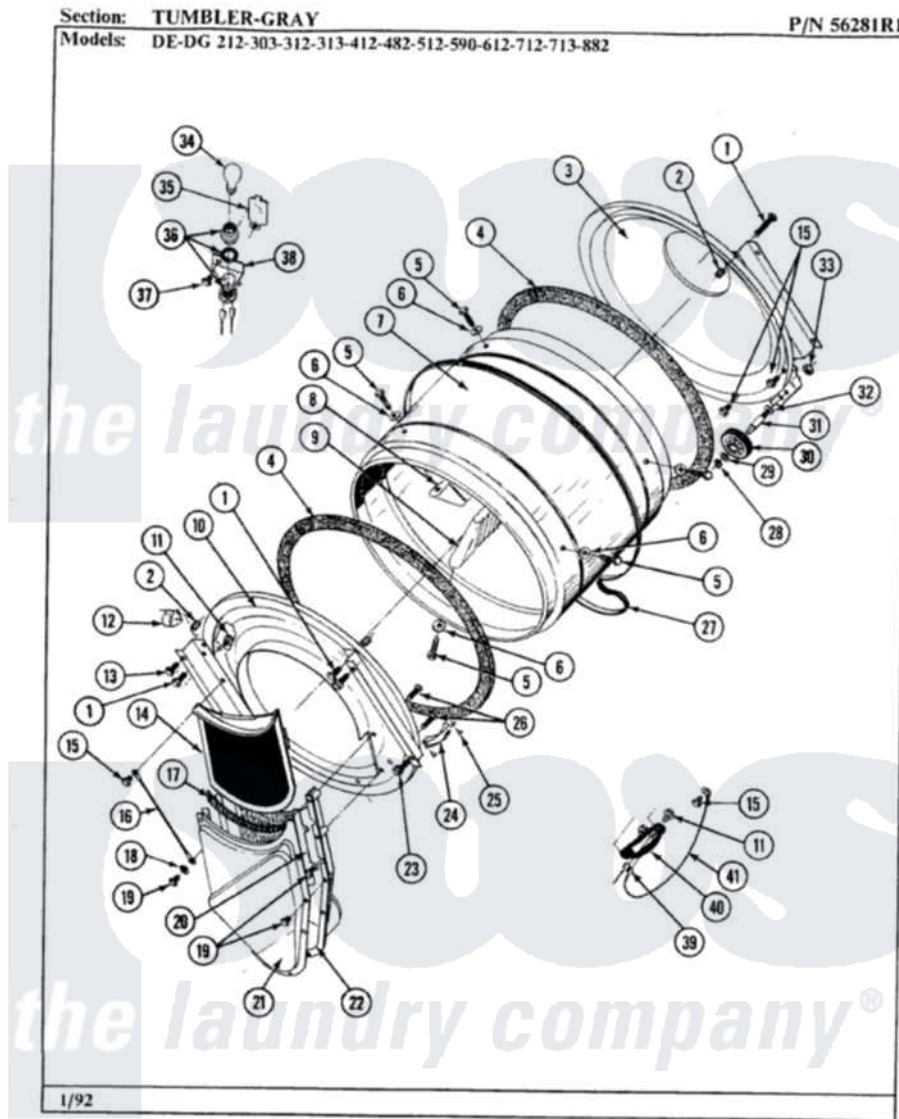

Maytag LDG712 09 - TUMBLER-GRAY

32

Maytag [Residential Maytag LDG712 Dryer Parts](#) Parts Diagram 09 - TUMBLER-GRAY
 Click on the part number to view part

Item	Original Part Number	Replaced By	Status	Part Description
1	313764		Not Available	SCREW
2	313915	31-3915		Tech Sheet
3	Y306660	33001106		Back, Tumbler
4	Y313541	33313541		Seal- Tumbler
5	Y310759			Screw, Tumbler Baffles
6	314158			Washer, Baffle To Tumbler
7	305187		Not Available	TUMBLER W/BAFFLES
"	Y314153		Not Available	TUMBLER No.
8	314154		Not Available	TUMBLER BAFFLE - SHORT
9	314155	33001004		Baffle, Tall
10	Y304676		Not Available	TUMBLER FRONT ASSEMBLY
11	Y251119	3177991		Screw
12	Y310376			Clip, Door Switch Harness
13	Y313561			Screw---NA
14	Y304388	33001003		Screen, Lint
				Screw, 2 1/8 Hex Washer

15	211294	90767	Screw, 0A X 3/8 HEX WASHER
16	205810		Wire, Ground
17	Y313796		Lint Seal
18	310557		Washer
19	Y312961	W10116751	Screw
20	Y313795		Guide For Lint Screen
21	Y312964		Not Available
22	Y304810		Not Available
23	Y310632	1163839	Screw
24	306508		Tumbler Bearing Kit ----W
25	210720		Rivet, Bearing To Tumbler Fmt
26	Y314110	33002917	Screw, No.10-16
27	Y312959		Poly "V" Belt For Tumbler
28	410233	9703438	Ring-Retrn
29	312535		Washer, Vault Mounting Brk.
30	Y303373	12001541	Drum Roller/Washer Assembly--W
31	Y312948	6-3129480	Shaft- Tumbler
32	Y313347	312535	Washer, Vault Mounting Brk.
33	312538	33001443	Nut, Hex
34	300909	8009	Bulb-Light
35	Y312892	33312892	Lens
36	300910		Not Available
37	310207		Screw, No.6 X 1/4 Inch
38	312903		Not Available
39	Y312658		Receptacle, Sensor Ground Wire
40	304997		Sensor Assembly With Screws
41	Y303711		Sensor Ground Wire