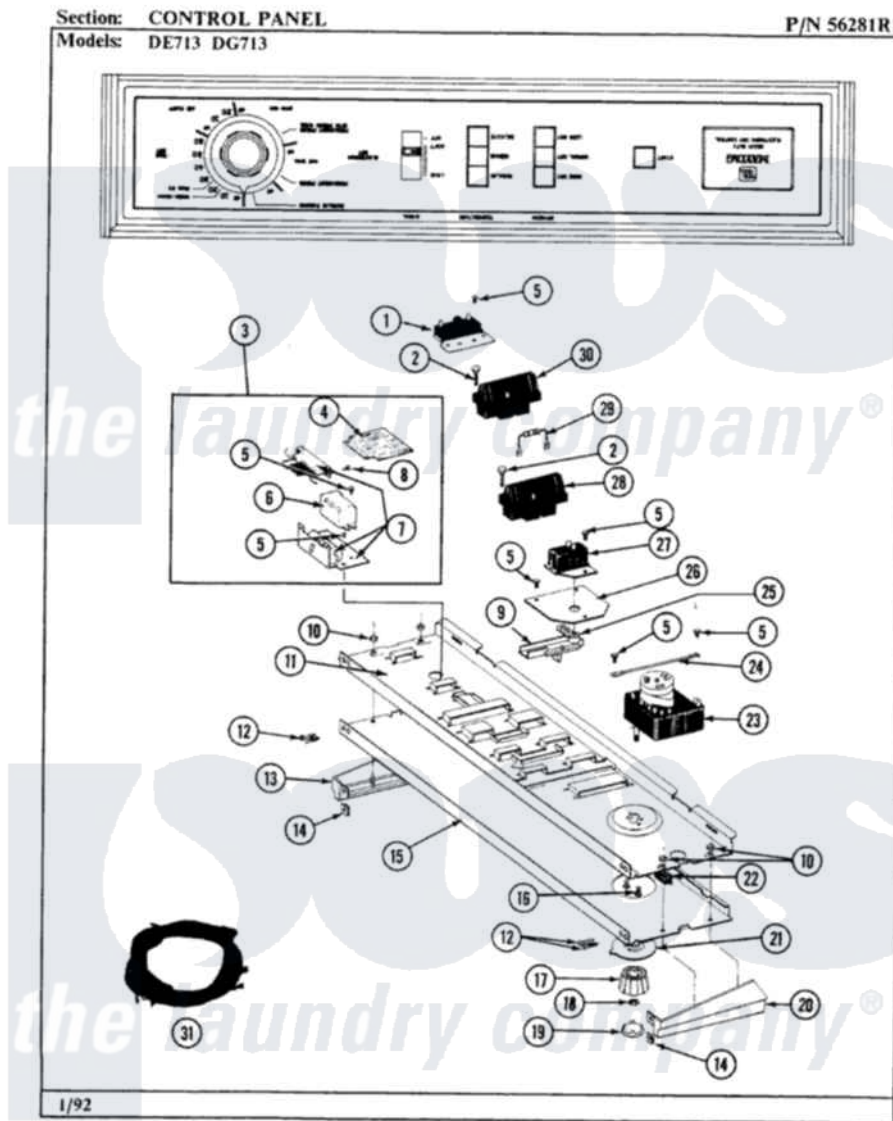

Maytag LDG713 01 - CONTROL PANEL

22

Maytag [Residential Maytag LDG713 Dryer Parts](#) Parts Diagram 01 - CONTROL PANEL
Click on the part number to view part

Item	Original Part Number	Replaced By	Status	Part Description
1	306533			Switch, Push/To/Start W/Bkt
2	213117	67006908		Screw, Ice Rack
3	306920			Elect Control Assembly Dg
4	306923			Pc Board Assembly----NA
5	Y251119	3177991		Screw
6	306914			Relay - Gas
7	306918			Connector, Assembly Edge Board
8	311863		Not Available	SCREW FOR CAUTION PLATE----NA
9	306922			Slide Assembly
10	214872			Palnut, End Cap Note: Nut, Lamp Holder
11	314184			Back Up Plate
12	210932			Screw, No.8 X 9/16 Ctsk Note: Screw, Inlet Duct
13	214815			End Cap F/Control Panel-LH
14	214894			Fastener, End Cap

15	306927		Not Available	CONTROL PANEL
16	910708	488234		Screw 8-32 X 1/4
17	314421			Knob For Timer
18	312273			Nut, Control Knob
19	215164		Not Available	CAP FOR KNOB
20	214816			End Cap F/Control Panel-RH
21	314422	33001500		Dial, Timer Indicator
22	214897			Pad, Control Panel
23	306926		Not Available	TIMER
24	204807			Ground Wire, Supp. Plte To Top Cover
25	211294	90767		Screw, 8A X 3/8 HeX Washer Head Tapping
26	314169	313610		Hndle-Door
27	Y305204		Not Available	BUZZER - ADJUSTABLE
28	Y306924			Switch, Temperature Selecto
29	306917			Resistor, Med Temp Gas
30	Y306924			Switch, Temperature Selecto
31	306898			Wire Harness