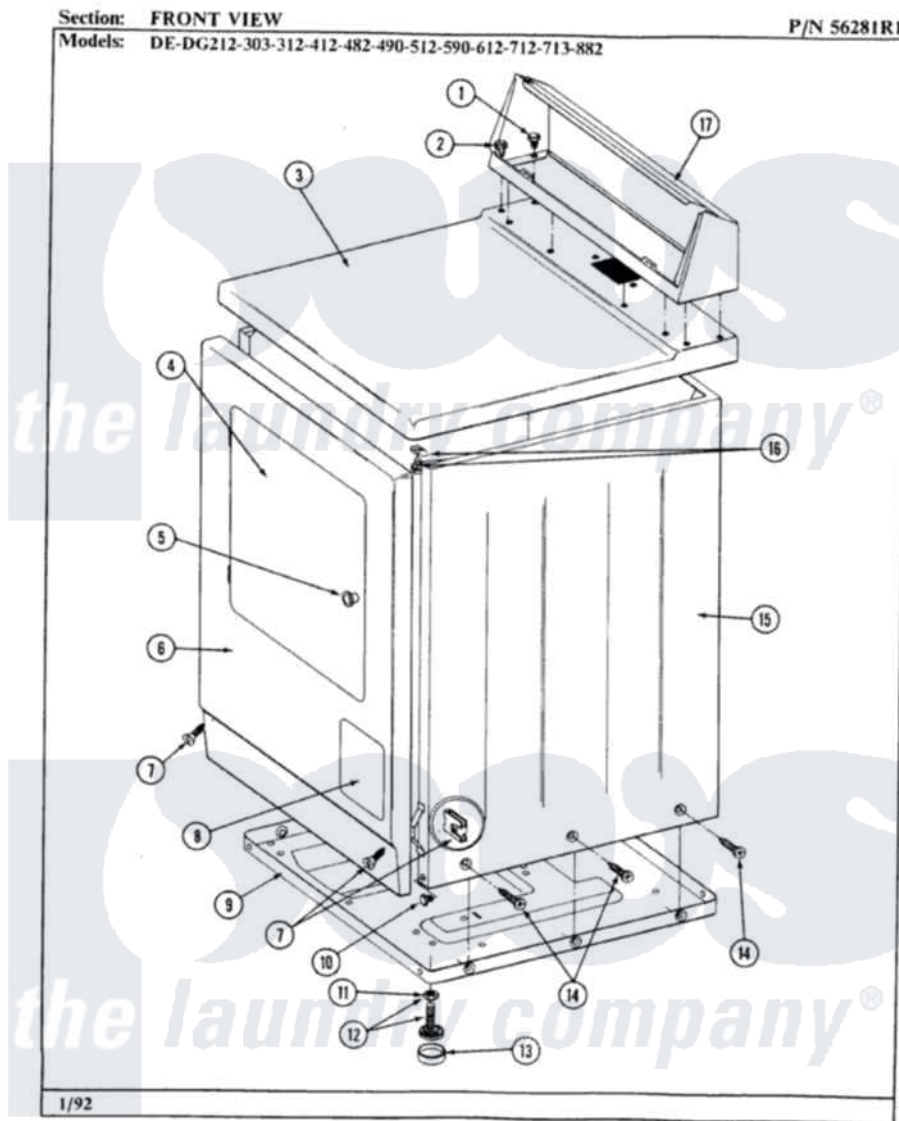

Maytag LDG713 03 - FRONT VIEW

26

Maytag Residential Maytag LDG713 Dryer Parts Parts Diagram 03 - FRONT VIEW
 Click on the part number to view part

Item	Original Part Number	Replaced By	Status	Part Description
1	211194		Not Available	LOCK WASHER
2	Y313559			Screw
3	307104L			Top Cover Assembly
4	306668L		Not Available	DOOR, ALMOND
5	303942		Not Available	KNOB AND SCREW
6	304594L		Not Available	FRONT PANEL-ALMOND
7	204439			Screw And Fstner Assembly
8	302542L		Not Available	PART NOT USED. (DG ONLY)
9	Y303361		Not Available	BASE ASSY. (UPPER & LOWER)
10	Y310632	1163839		Screw
11	Y052740	62739		Nut, Lock
12	Y305086			Adjustable Leg And Nut
13	Y314137			Foot, Rubber
14	213007			Xfor Cabinet See Cabinet, Back
15	305302L		Not Available	CABINET-ALMOND