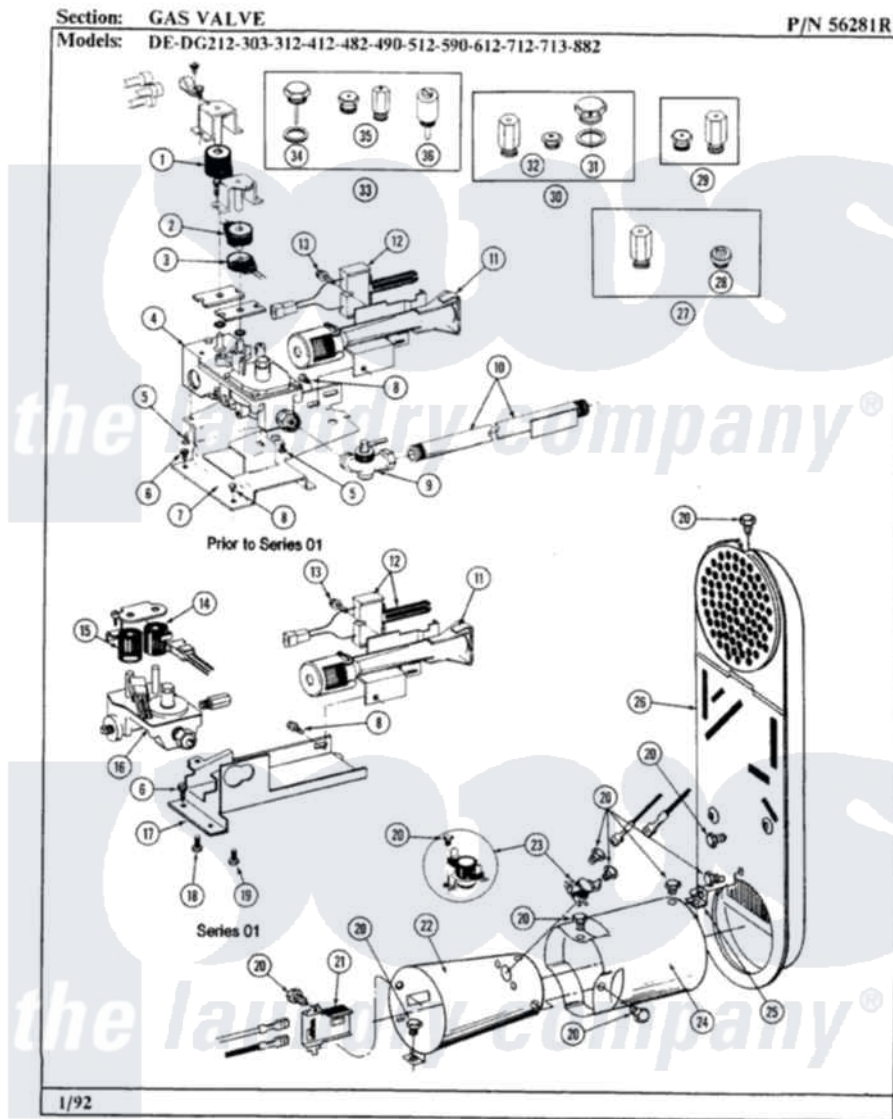

Maytag LDG713 04 - GAS VALVE

38

Maytag Residential Maytag LDG713 Dryer Parts Parts Diagram 04 - GAS VALVE

Click on the part number to view part

Item	Original Part Number	Replaced By	Status	Part Description
1	305603			Secondary Coil
2	305604			Holding Coil
3	305605			Booster Coil
4	W10116794			Gas Valve
5	211410			Screw, HeX Head No.8 X 3/8 Inch
6	Y313561			Screw---NA
7	312929			Gas Valve Bracket
8	Y310632	1163839		Screw
9	Y303349			Angle Shut-Off, Gas Valve
10	Y303383	33001735		Pipe And Bracket Assembly Series 18 Not Needed Use Vavle
11	304974	33002793		Burner Assembly
12	304970	4391996		Ignitor
13	304971			Screw Note: Screw, Igniter
14	306105	694540		Coil, 60 Hz

15	306106		Coil, Holding And Booster--W
16	306176		Valve, Gas
17	314566		Gas Control Bracket
18	314082	90767	Screw, 8A X 3/8 HeX Washer Head Tapping
19	Y313559		Screw
20	211294	90767	Screw, 8A X 3/8 HeX Washer Head Tapping
21	Y303377	338906	Radiant, Sensor
22	Y303368		Cone, Combustion
23	303395		Thermostat, Hi-Limit
24	Y303841		Cone, Extension
25	Y312890		Retainer, Heater Chamber
26	Y303369		Inlet Duct Assembly
27	306204	33002924	Gas Conv K
28	314602	694424	Leak, Limiter
29	305862	Not Available	MAIN BURNER ORIFICE KIT-MIX
"	305860	Not Available	MAIN BURNER ORIFICE KIT-NAT
"	305861	Not Available	MAIN BURNER ORIFICE KIT-LPG
30	Y304672		Conversion Kit-LPG To Nat.
31	302809		Screw Assembly - Leak Limit
32	305860	Not Available	MAIN BURNER ORIFICE KIT-NAT
33	Y306195	MAL9000AXX	LP Gas Con
34	302810		Screw Assembly - Blue Block Ope
35	305861	Not Available	MAIN BURNER ORIFICE KIT-LPG
36	306184	Not Available	PLUG, BLOCKING (LPG REGULATOR)