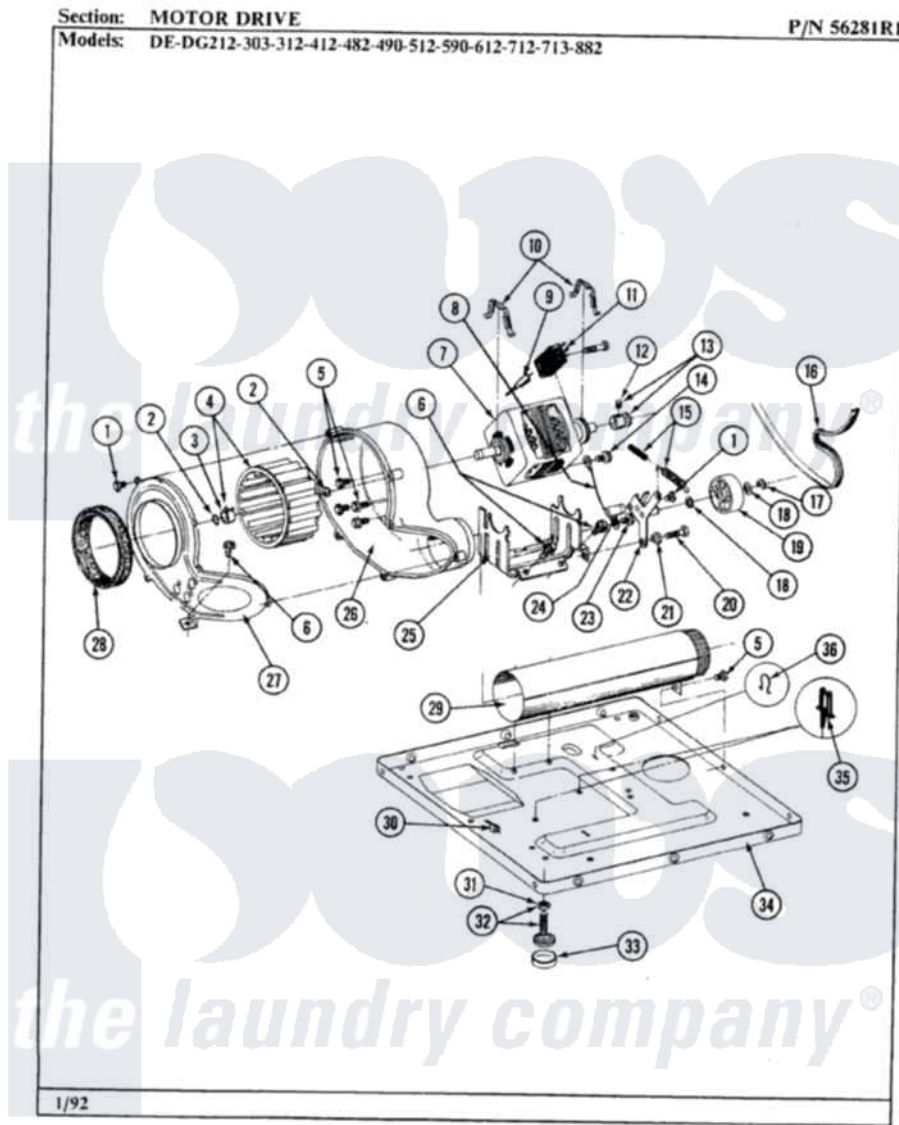

Maytag LDG713 05 - MOTOR DRIVE

-40-

Maytag [Residential Maytag LDG713 Dryer Parts](#) Parts Diagram 05 - MOTOR DRIVE
 Click on the part number to view part

Item	Original Part Number	Replaced By	Status	Part Description
1	Y312961	W10116751		Screw
2	410233	9703438		Ring-Retrn
3	312967			Clamp, Blower Housing
4	Y303836			Blower Wheel Assembly And Clamp
5	Y310632	1163839		Screw
6	Y313561			Screw---NA
7	Y303358	W10410999		Motor-Drive
8	901220			Ground Wire
9	306448		Not Available	WIRE
10	Y015825			Clip, Motor To Motor Support
11	Y303877		Not Available	SWITCH, MOTOR EXTERNAL START No.303358-2, No.303358-4, 303358-7
"	Y303879			Switch, Motor External Start
"	306207		Not Available	(PROD. No.303358-8 & No.303358-9)
12	Y053241			Set Screw, Motor Pulley

13	Y305185	6-3051850	Pulley- MO
14	910343	488234	Screw 8-32 X 1/4
15	Y303945		IDLER SPRING ASSY. W/PLUG
16	Y312959		Poly "V" Belt For Tumbler
17	312958	354987	Ring, Retaining
18	Y312527		Washer, Idler Shaft
19	Y303705	6-3037050	Pulley- ID
20	Y014874		Screw, Idler Arm And Sleeve
21	Y312894	315772	Sleeve, Idler Arm
22	Y303363	6-3033630	Idler Arm
23	211294	90767	Screw, 8A X 3/8 HeX Washer Head Tapping
24	Y313582	W10116756	Spacer
25	312897		Not Available
26	Y312893		SUPPORT, MOTOR
27	314846		Housing, Blower
"	Y312895		Not Available
28	Y312901		COVER FOR BLOWER---NA
29	Y303442		Seal, Housing Cover
30	Y310376		EXHAUST DUCT ASSEMBLY
31	Y052740	62739	Clip, Door Switch Harness
32	Y305086		Nut, Lock
33	Y314137		Adjustable Leg And Nut
34	Y303361		Not Available
35	Y313262	W10116752	Foot, Rubber
36	410490		BASE ASSY. (UPPER & LOWER)
			Retainer-
			Spring, Retainer Wire Harness