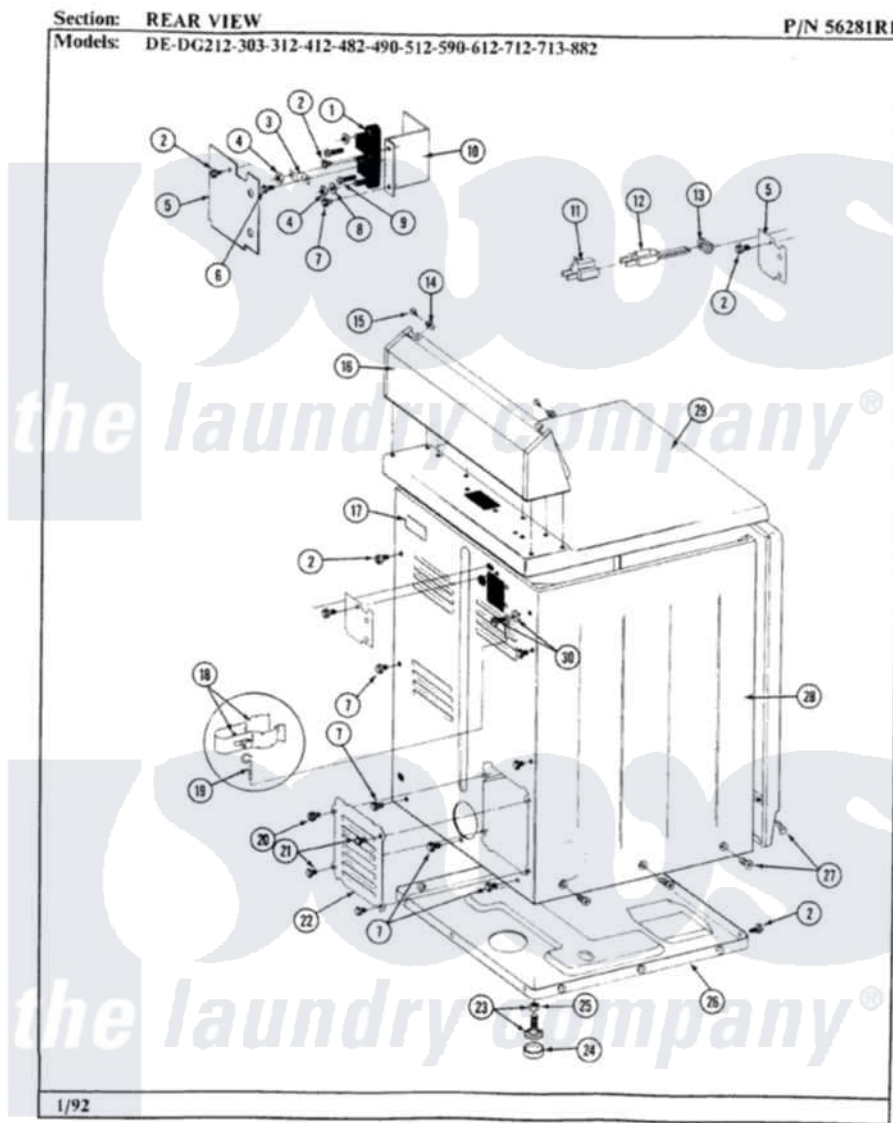

Maytag LDG713 07 - REAR VIEW

28

Maytag [Residential Maytag LDG713 Dryer Parts](#) Parts Diagram 07 - REAR VIEW
 Click on the part number to view part

Item	Original Part Number	Replaced By	Status	Part Description
2	Y313561			Screw---NA
5	Y312905		Not Available	COVER, TERMINAL
7	Y310632	1163839		Screw
11	Y201808			Converter
12	302521		Not Available	CORD, POWER PART NOT USED-GAS MODELS ONLY
13	211881			Grommet, Cord Part Not Used-Gas Models Only
14	215075			Fastener, Control Panel To Console
15	210932			Screw, No.8 X 9/16 Ctsk Note: Screw, Inlet Duct
16	305193L			Console
17	214519			LABEL, ELECTRICAL INSTR. PART NOT USED-GAS MODELS ONLY
18	301548			Clamp, Ground Wire
19	311155			Ground Wire And Clamp
20	Y313559			Screw

21	211294	90767	Screw, 8A X 3/8 HeX Washer Head Tapping
22	Y312951	Not Available	ACCESS COVER, BACK
23	Y305086		Adjustable Leg And Nut
24	Y314137		Foot, Rubber
25	Y052740	62739	Nut, Lock
26	Y303361	Not Available	BASE ASSY. (UPPER & LOWER)
27	213007		Xfor Cabinet See Cabinet, Back
28	305302L	Not Available	CABINET-ALMOND
29	307104L		Top Cover Assembly
30	303846	22003781	Screw, Ground Strap