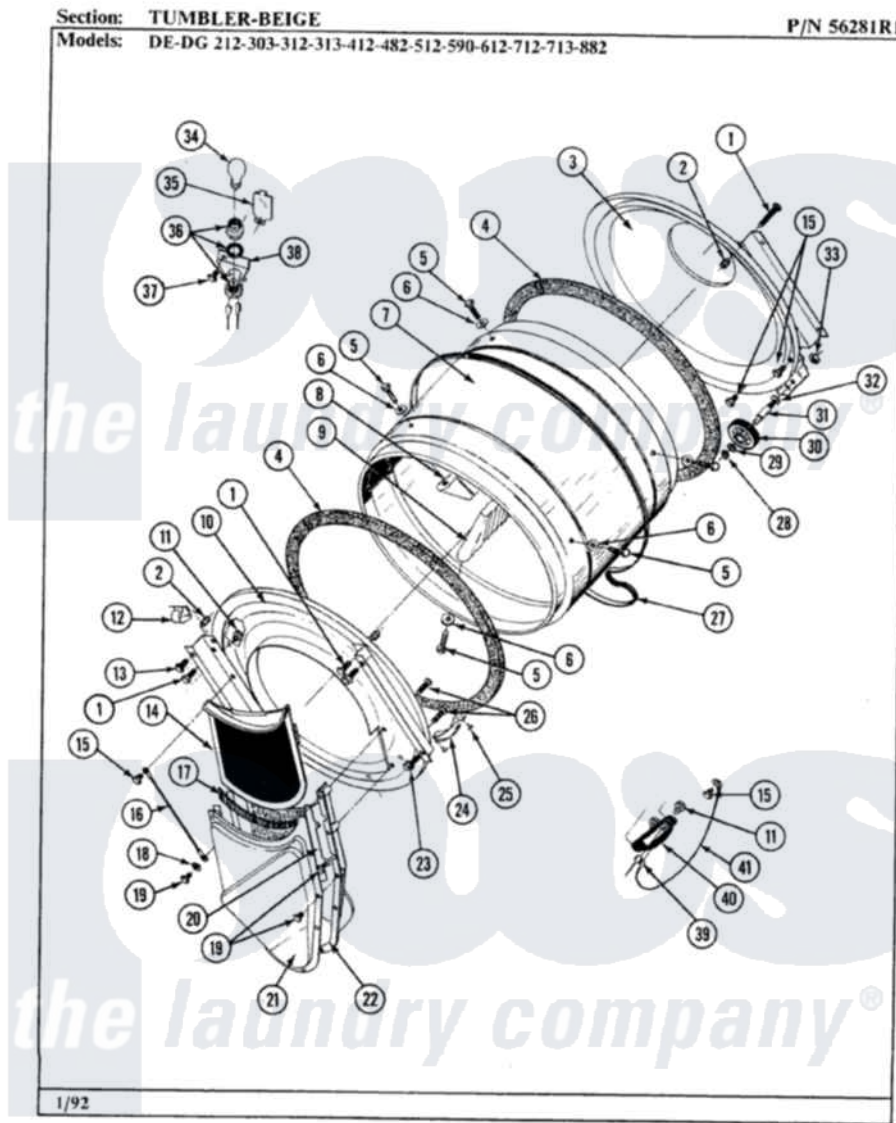

# Maytag LDG713 08 - TUMBLER-BEIGE

34

Maytag [Residential Maytag LDG713 Dryer Parts](#) Parts Diagram 08 - TUMBLER-BEIGE  
 Click on the part number to view part

Item	Original Part Number	Replaced By	Status	Part Description
1	313764		Not Available	SCREW
2	313915	<a href="#">31-3915</a>		Tech Sheet
3	Y306660	<a href="#">33001106</a>		Back, Tumbler
4	<a href="#">314820</a>			Seal, Tumbler
5	<a href="#">Y310759</a>			Screw, Tumbler Baffles
6	<a href="#">314158</a>			Washer, Baffle To Tumbler
7	306663		Not Available	TUMBLER W/BAFFLES
"	314802		Not Available	TUMBLER W/OUT BAFFLES
8	314803	<a href="#">33001012</a>		Baffle
9	314804	<a href="#">33001004</a>		Baffle, Tall
10	306678		Not Available	TUMBLER FRONT
11	Y251119	<a href="#">3177991</a>		Screw
12	<a href="#">Y310376</a>			Clip, Door Switch Harness
13	<a href="#">Y313561</a>			Screw---NA
14	Y306666	<a href="#">33001003</a>		Screen, Lint
15	211294	<a href="#">90767</a>		Screw, 8A X 3/8 HeX Washer Head Tapping