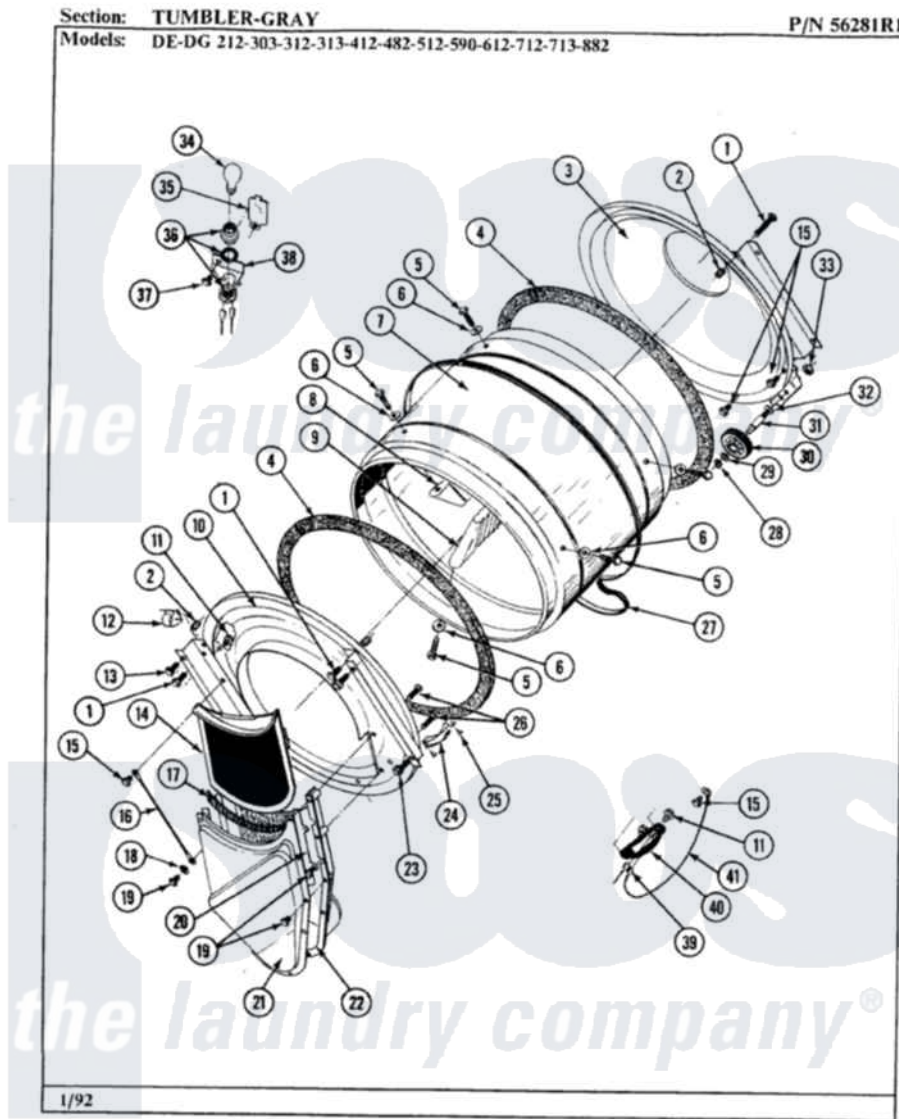

Maytag LDG713 09 - TUMBLER-GRAY

32

Maytag Residential Maytag LDG713 Dryer Parts Parts Diagram 09 - TUMBLER-GRAY
Click on the part number to view part

Item	Original Part Number	Replaced By	Status	Part Description
1	313764		Not Available	SCREW
2	313915	31-3915		Tech Sheet
3	Y306660	33001106		Back, Tumbler
4	Y313541	33313541		Seal- Tumbler
5	Y310759			Screw, Tumbler Baffles
6	314158			Washer, Baffle To Tumbler
7	305187		Not Available	TUMBLER W/BAFFLES
"	Y314153		Not Available	TUMBLER No.
8	314154		Not Available	TUMBLER BAFFLE - SHORT
9	314155	33001004		Baffle, Tall
10	Y304676		Not Available	TUMBLER FRONT ASSEMBLY
11	Y251119	3177991		Screw
12	Y310376			Clip, Door Switch Harness
13	Y313561			Screw---NA
14	Y304388	33001003		Screen, Lint
				Screw, 2 1/8 Hex Washer

15	211294	90767	Screw, 0A X 3/8 HEX WASHER
16	205810		Wire, Ground
17	Y313796		Lint Seal
18	310557		Washer
19	Y312961	W10116751	Screw
20	Y313795		Guide For Lint Screen
21	Y312964	Not Available	OUTLET DUCT - OUTER HALF
22	Y304810	Not Available	OUTLET DUCT ASSEMBLY---S
23	Y310632	1163839	Screw
24	306508		Tumbler Bearing Kit ----W
25	210720		Rivet, Bearing To Tumbler Fmt
26	Y314110	33002917	Screw, No.10-16
27	Y312959		Poly "V" Belt For Tumbler
28	410233	9703438	Ring-Retrn
29	312535		Washer, Vault Mounting Brk.
30	Y303373	12001541	Drum Roller/Washer Assembly--W
31	Y312948	6-3129480	Shaft- Tumbler
32	Y313347	312535	Washer, Vault Mounting Brk.
33	312538	33001443	Nut, Hex
34	300909	8009	Bulb-Light
35	Y312892	33312892	Lens
36	300910	Not Available	RECEPTACLE
37	310207		Screw, No.6 X 1/4 Inch
38	312903	Not Available	LAMP BRACKET
39	Y312658		Receptacle, Sensor Ground Wire
40	304997		Sensor Assembly With Screws
41	Y303711		Sensor Ground Wire