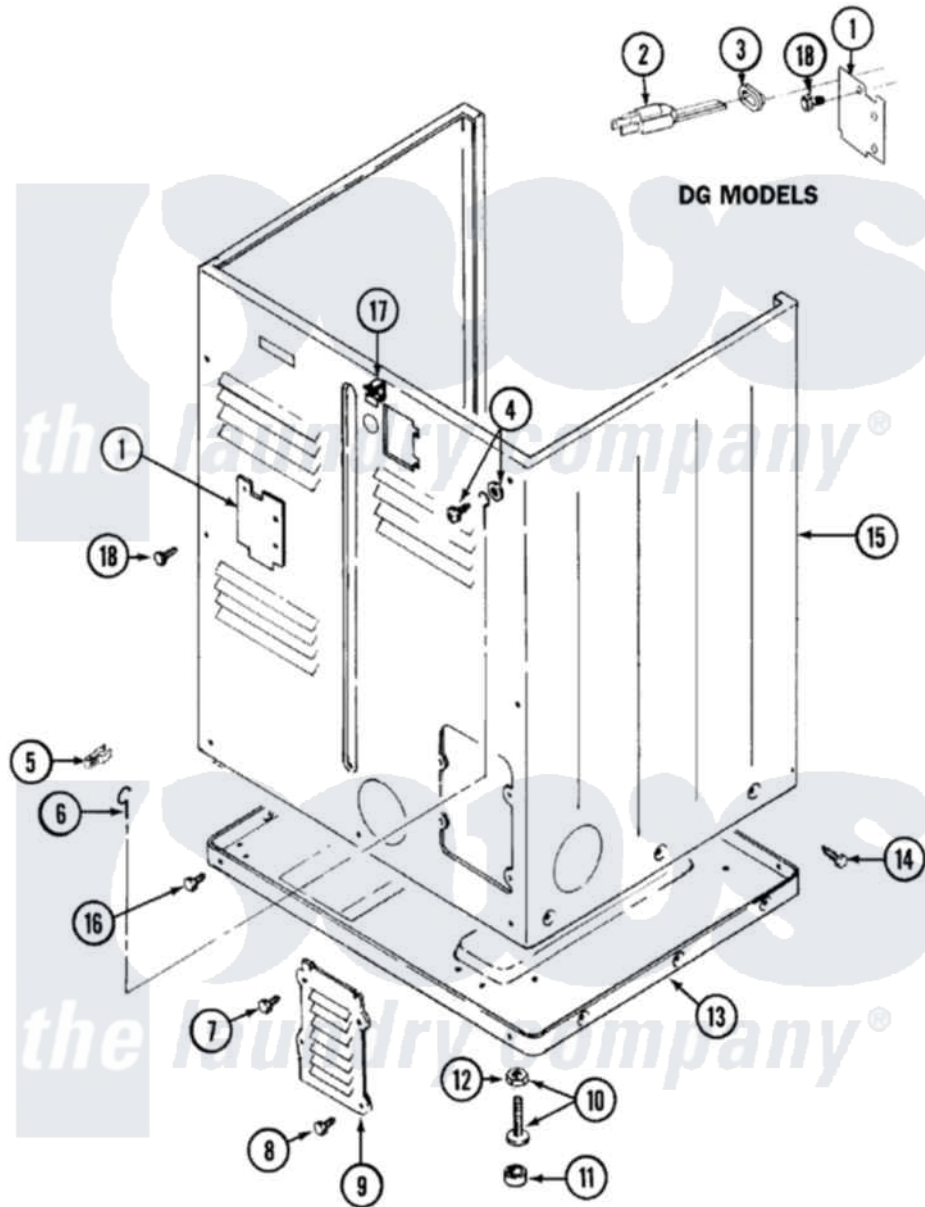

# Maytag LDG7304AAE 02 - CABINET-REAR

Maytag [Residential Maytag LDG7304AAE Dryer Parts](#) Parts Diagram 02 - CABINET-REAR  
 Click on the part number to view part

Item	Original Part Number	Replaced By	Status	Part Description
1	Y312905		Not Available	COVER, TERMINAL
2	33001246		Not Available	CORD, POWER
3	<a href="#">211881</a>			Grommet, Cord Part Not Used- Gas Models Only
4	303846	<a href="#">22003781</a>		Screw, Ground Strap
5	<a href="#">301548</a>			Clamp, Ground Wire
6	<a href="#">204807</a>			Ground Wire, Supp. Plte To Top Cover
7	<a href="#">Y313559</a>			Screw
8	211294	<a href="#">90767</a>		Screw, 8A X 3/8 HeX Washer Head Tapping
9	Y312951		Not Available	ACCESS COVER, BACK
10	<a href="#">Y305086</a>			Adjustable Leg And Nut
11	<a href="#">Y314137</a>			Foot, Rubber
12	Y052740	<a href="#">62739</a>		Nut, Lock
13	Y303361		Not Available	BASE ASSY. (UPPER & LOWER)
14	<a href="#">213007</a>			Xfor Cabinet See Cabinet,

14	<a href="#">Z13007</a>		Back
15	33001159	<a href="#">33001327</a>	Cabinet
16	<a href="#">Y313561</a>		Screw---NA
"	Y310632	<a href="#">1163839</a>	Screw
17	<a href="#">Y310376</a>		Clip, Door Switch Harness
18	<a href="#">Y313561</a>		Screw---NA