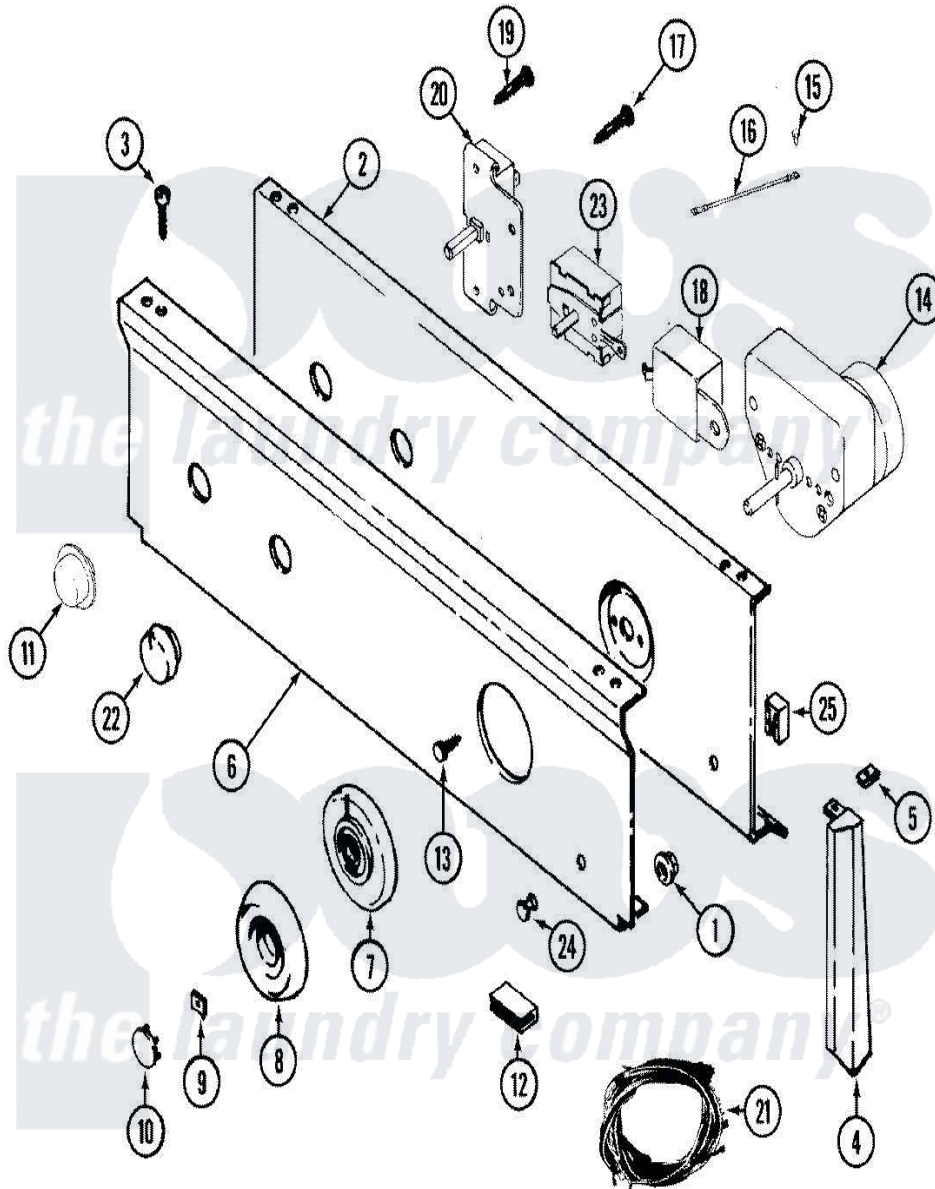

Maytag LDG7304AAE 03 - CONTROL PANEL

Maytag Residential Maytag LDG7304AAE Dryer Parts Parts Diagram 03 - CONTROL PANEL
 Click on the part number to view part

Item	Original Part Number	Replaced By	Status	Part Description
1	214872			Palnut, End Cap Note: Nut, Lamp Holder
2	33001237		Not Available	PLATE, SUPPORT
3	210932			Screw, No.8 X 9/16 Ctsk Note: Screw, Inlet Duct
4	22001564			Cap, End
"	22001291			End Cap, Control Panel
"	22001565		Not Available	CAP, END (LT-WHT)
"	22001289		Not Available	END CAP, CTRL. PNL. (LT-WHT)
5	214894			Fastener, End Cap
6	33001075			Panel, Control
7	33001183			Skirt, Timer Dial
8	33001255			Knob, Timer
9	312273			Nut, Control Knob
10	216250	22001446		Cap, Knob
11	33001185	33001187		Button

12	214897		Pad, Control Panel
13	315317	488234	Screw 8-32 X 1/4
14	Y308254		Timer
15	210186	3370225	Screw
16	204807		Ground Wire, Supp. Plte To Top Cover
17	315317	488234	Screw 8-32 X 1/4
18	Y308205	33001623	Buzzer, Non-Adjustable
19	315317	488234	Screw 8-32 X 1/4
20	33001232	Not Available	SWITCH, PUSH TO START
21	33001547		Harness, Wire
"	33001126		Harness, Wire
"	33001352		Wire Harness, Main
22	22001268	Not Available	KNOB ASSY. (WHT)
23	33001228	Not Available	SWITCH, TEMP. (3 POSITIONS)
24	22001215	7730P011-60	Lens, Indicator Light
25	33001224		Light, Indicator