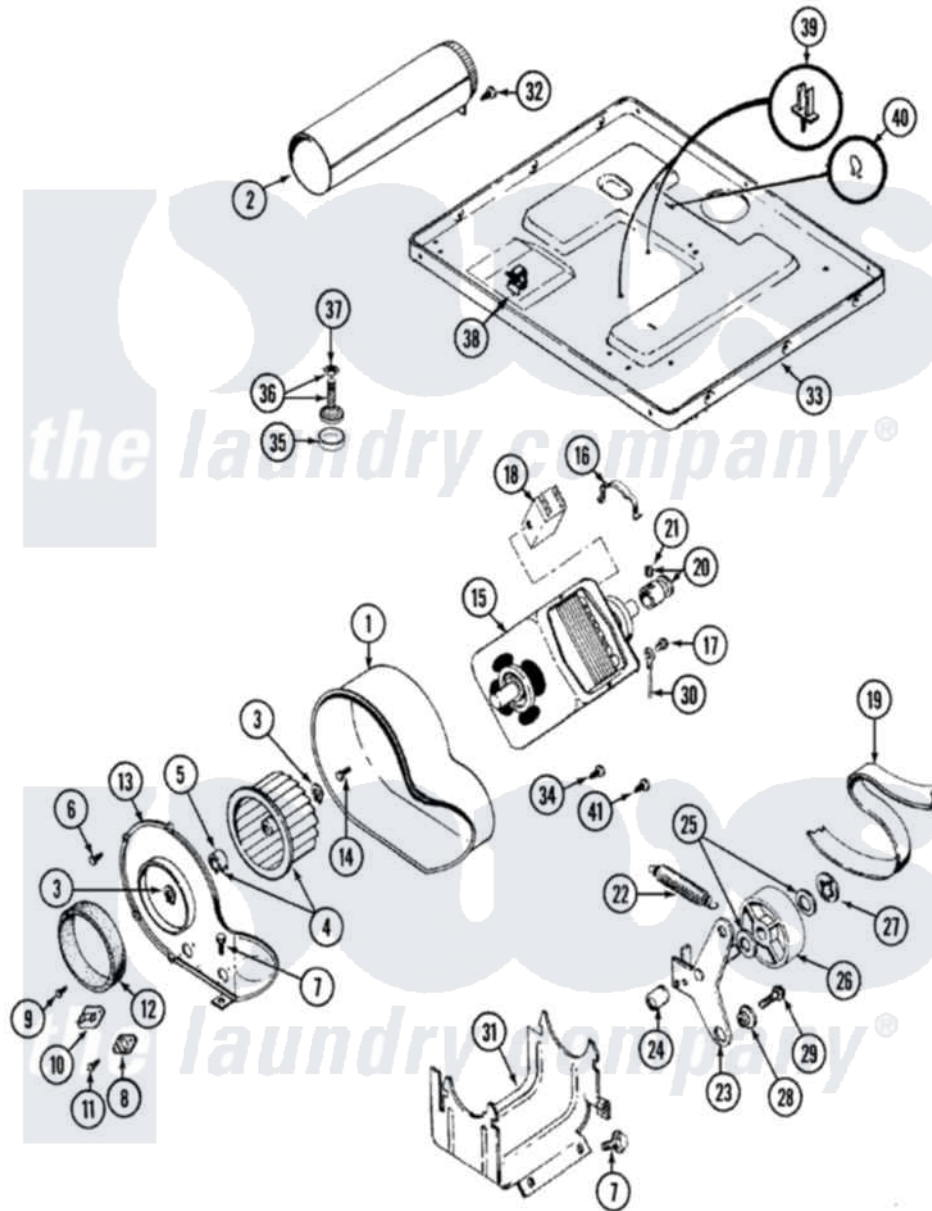

Maytag LDG7304AAE 06 - MOTOR DRIVE

Maytag [Residential Maytag LDG7304AAE Dryer Parts](#) Parts Diagram 06 - MOTOR DRIVE
 Click on the part number to view part

Item	Original Part Number	Replaced By	Status	Part Description
1	Y312893			Housing, Blower
2	Y303442			EXHAUST DUCT ASSEMBLY
3	410233	9703438		Ring-Retrn
4	Y303836			Blower Wheel Assembly And Clamp
5	312967			Clamp, Blower Housing
6	Y312961	W10116751		Screw
7	Y313561			Screw----NA
8	307250			Thermostat, Multi-Temp
9	211294	90767		Screw, 8A X 3/8 HeX Washer Head Tapping
10	306604			Cut-Off, Thermal Part Not Used
11	314848	W10116760		Screw
12	Y312901			Seal, Housing Cover
13	314846			Cover, Blower Housing
14	Y310632	1163839		Screw

15	Y303358	W10410999	Motor-Drive
16	Y015825		Clip, Motor To Motor Support
17	910343	488234	Screw 8-32 X 1/4
18	Y303877	Not Available	SWITCH, MOTOR EXTERNAL START No.303358-2, No.303358-4, 303358-7
"	Y303879		Switch, Motor External Start
"	306207	Not Available	(PROD. No.303358-8 & No.303358-9)
19	Y312959		Poly "V" Belt For Tumbler
20	Y305185	6-3051850	Pulley- MO
21	Y053241		Set Screw, Motor Pulley
22	Y303945		IDLER SPRING ASSY. W/PLUG
23	Y303363	6-3033630	Idler Arm
24	Y313582	W10116756	Spacer
25	Y312527		Washer, Idler Shaft
26	Y303705	6-3037050	Pulley- ID
27	312958	354987	Ring, Retaining
28	Y312894	315772	Sleeve, Idler Arm
29	Y014874		Screw, Idler Arm And Sleeve
30	901220		Ground Wire
31	312897	Not Available	SUPPORT, MOTOR
32	Y310632	1163839	Screw
33	Y305084		Base Assembly
34	211294	90767	Screw, 8A X 3/8 HeX Washer Head Tapping
35	Y314137		Foot, Rubber
36	Y305086		Adjustable Leg And Nut
37	Y052740	62739	Nut, Lock
38	Y310376		Clip, Door Switch Harness
39	315471	22003298	Retainer, Wire
40	410490		Spring, Retainer Wire Harness
41	Y312961	W10116751	Screw