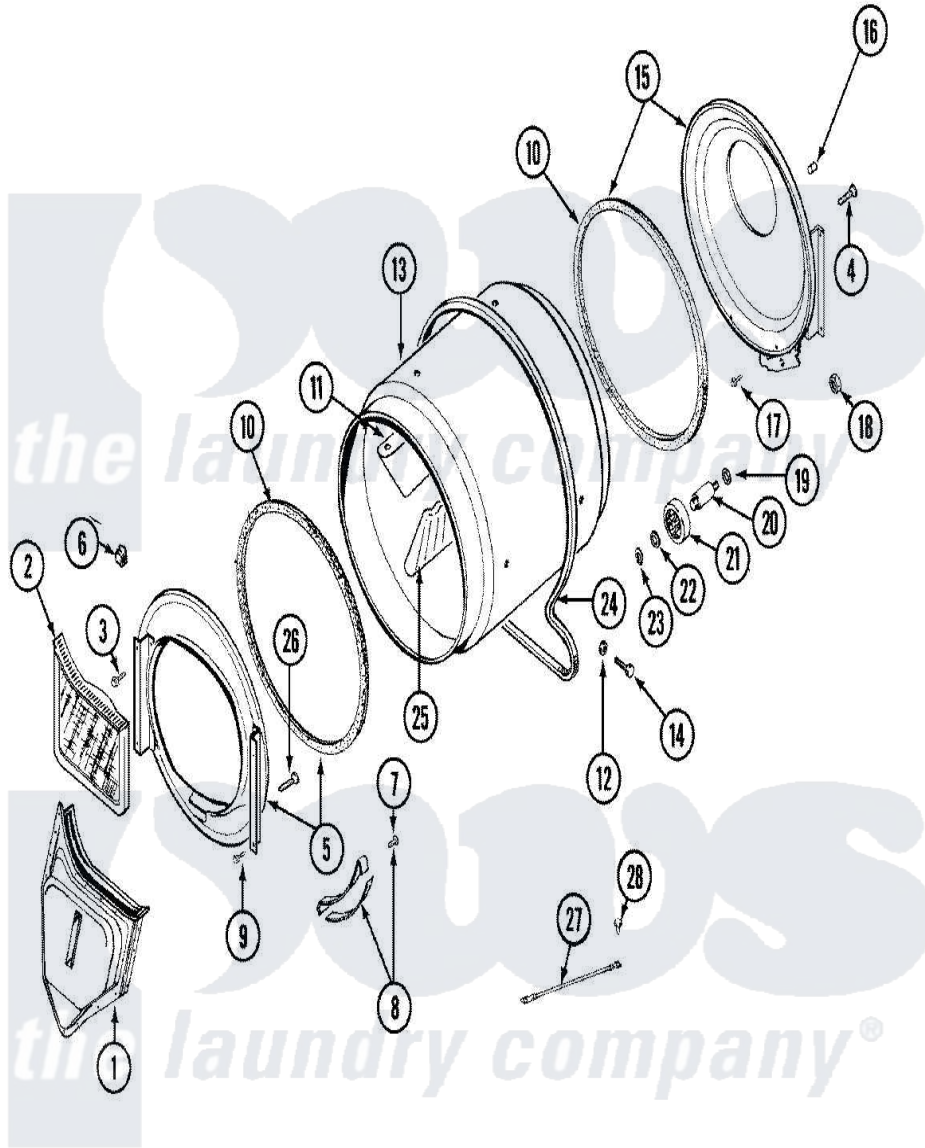

Maytag LDG7304AAE 07 - TUMBLER

Maytag Residential Maytag LDG7304AAE Dryer Parts Parts Diagram 07 - TUMBLER
 Click on the part number to view part

| Item | Original Part Number | Replaced By | Status | Part Description |
|------|--------------------------|--------------------------|---------------|--------------------------------|
| 1 | 33001016 | | | Outlet Duct Assembly |
| 2 | 33001171 | 33002970 | | Lint Filte |
| 3 | 313764 | | Not Available | SCREW |
| 4 | Y313561 | | | Screw----NA |
| 5 | 33001179 | | | Front, Tumbler |
| 6 | Y310376 | | | Clip, Door Switch Harness |
| 7 | 210720 | | | Rivet, Bearing To Tumbler Frmt |
| 8 | 306508 | | | Tumbler Bearing Kit ----W |
| 9 | Y310632 | 1163839 | | Screw |
| 10 | 314820 | | | Seal, Tumbler |
| 11 | 33001012 | | | Baffle |
| 12 | 314158 | | | Washer, Baffle To Tumbler |
| 13 | 33001108 | | Not Available | DRYER TUMBLER, W/O BAFFLES |
| 14 | Y310759 | | | Screw, Tumbler Baffles |
| 15 | 33001178 | | | Back, Tumbler |
| 16 | 313915 | 31-3915 | | Tech Sheet |

| | | | |
|----|--------------------------|---------------------------|-----------------------------------|
| 17 | Y310632 | 1163839 | Screw |
| 18 | 312538 | 33001443 | Nut, Hex |
| 19 | Y313347 | 312535 | Washer, Vault Mounting Brk. |
| 20 | Y312948 | 6-3129480 | Shaft- Tumbler |
| 21 | Y303373 | 12001541 | Drum Roller/Washer Assembly--W |
| 22 | 312535 | | Washer, Vault Mounting Brk. |
| 23 | 410233 | 9703438 | Ring-Retrn |
| 24 | Y312959 | | Poly "V" Belt For Tumbler |
| 25 | 33001004 | | Baffle, Tall |
| 26 | Y314110 | 33002917 | Screw, No.10-16 |
| 27 | 901220 | | Ground Wire |
| 28 | 910343 | 488234 | Screw 8-32 X 1/4 |