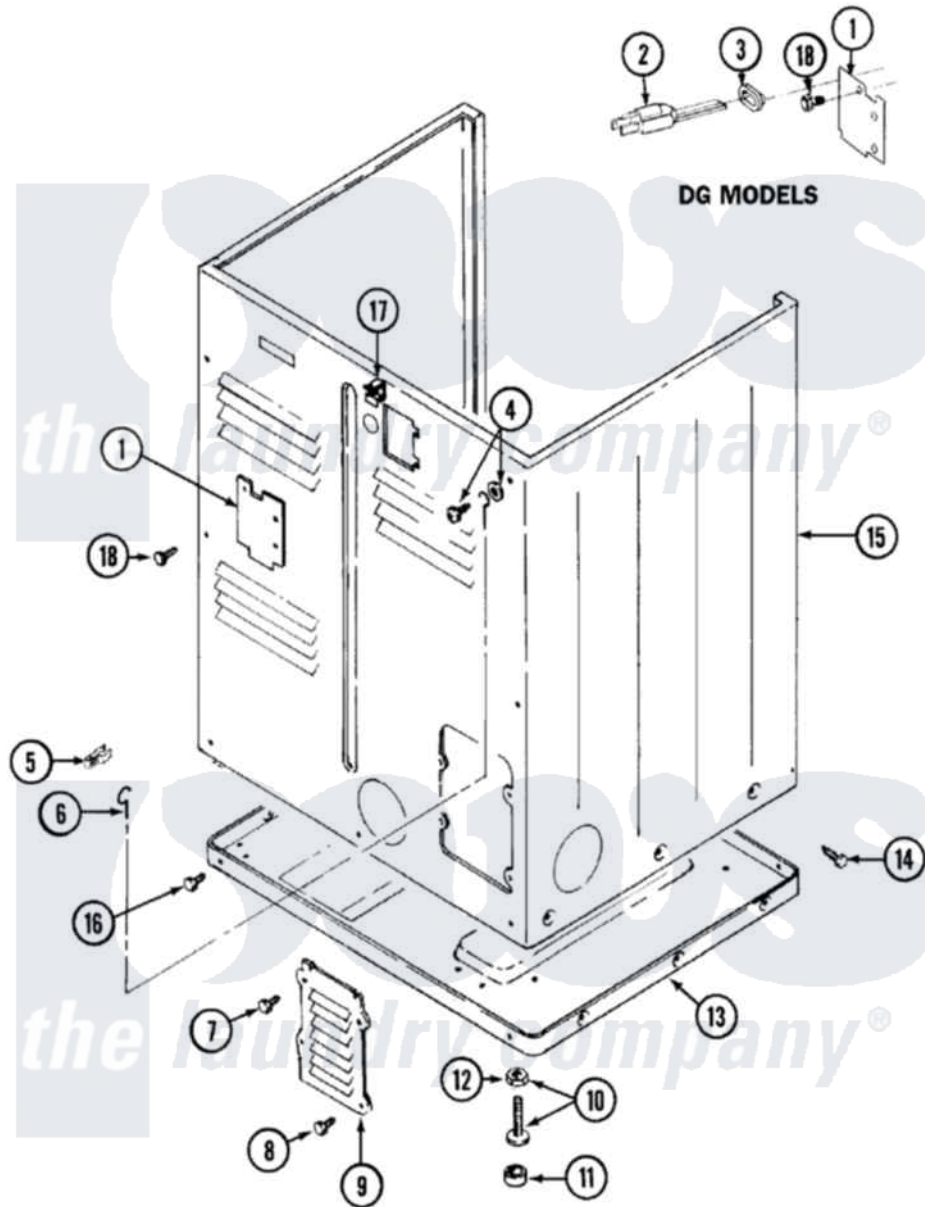

# Maytag LDG7304AAL 02 - CABINET-REAR

Maytag [Residential Maytag LDG7304AAL Dryer Parts](#) Parts Diagram 02 - CABINET-REAR  
 Click on the part number to view part

Item	Original Part Number	Replaced By	Status	Part Description
1	Y312905		Not Available	COVER, TERMINAL
2	33001246		Not Available	CORD, POWER
3	<a href="#">211881</a>			Grommet, Cord Part Not Used- Gas Models Only
4	303846	<a href="#">22003781</a>		Screw, Ground Strap
5	<a href="#">301548</a>			Clamp, Ground Wire
6	<a href="#">204807</a>			Ground Wire, Supp. Plte To Top Cover
7	<a href="#">Y313559</a>			Screw
8	211294	<a href="#">90767</a>		Screw, 8A X 3/8 HeX Washer Head Tapping
9	Y312951		Not Available	ACCESS COVER, BACK
10	<a href="#">Y305086</a>			Adjustable Leg And Nut
11	<a href="#">Y314137</a>			Foot, Rubber
12	Y052740	<a href="#">62739</a>		Nut, Lock
13	Y303361		Not Available	BASE ASSY. (UPPER & LOWER)
14	<a href="#">213007</a>			Xfor Cabinet See Cabinet,

14	<a href="#">Z13007</a>		Back
15	33001160	Not Available	CABINET (ALM)
16	<a href="#">Y313561</a>		Screw---NA
"	Y310632	<a href="#">1163839</a>	Screw
17	<a href="#">Y310376</a>		Clip, Door Switch Harness
18	<a href="#">Y313561</a>		Screw---NA