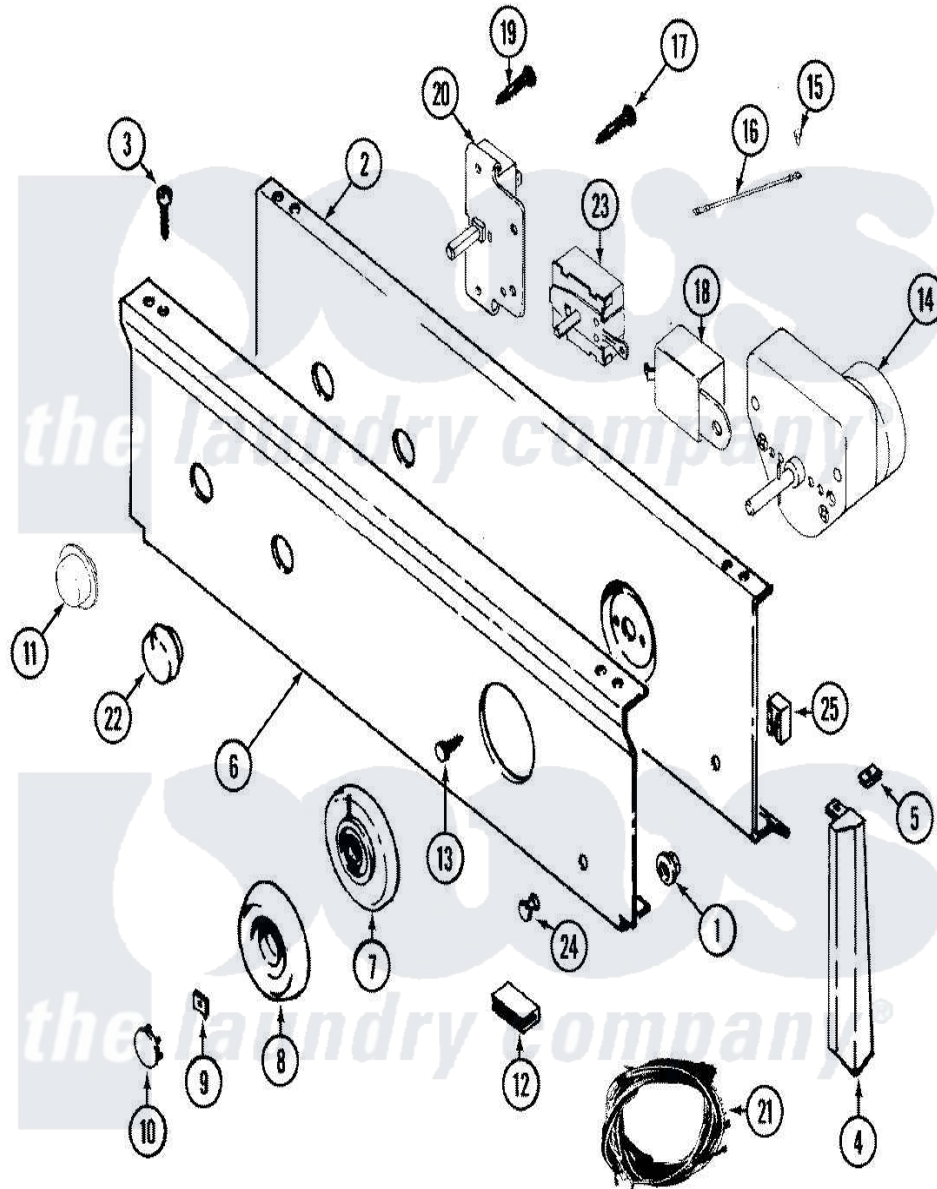

Maytag LDG7304AAL 03 - CONTROL PANEL

Maytag [Residential Maytag LDG7304AAL Dryer Parts](#) Parts Diagram 03 - CONTROL PANEL
 Click on the part number to view part

Item	Original Part Number	Replaced By	Status	Part Description
1	214872			Palnut, End Cap Note: Nut, Lamp Holder
2	33001237		Not Available	PLATE, SUPPORT
3	314728	210932		Screw, No.8 X 9/16 Ctsk Note: Screw, Inlet Duct
4	22001288			End Cap, Control Panel
"	22001290			End Cap, Control Panel
5	214894			Fastener, End Cap
6	33001098			Panel, Control
7	33001182		Not Available	SKIRT, TIMER DIAL (BLK)
8	315041			Knob, Timer
9	312273			Nut, Control Knob
10	216193		Not Available	CAP, TIMER KNOB (BLK)
11	33001184			Button
12	214897			Pad, Control Panel
13	315317	488234		Screw 8-32 X 1/4
14	Y308254			Timer

15	210186	3370225	Screw
16	204807		Ground Wire, Supp. Plte To Top Cover
17	315317	488234	Screw 8-32 X 1/4
18	Y308205	33001623	Buzzer, Non-Adjustable
19	315317	488234	Screw 8-32 X 1/4
20	33001232	Not Available	SWITCH, PUSH TO START
21	33001547		Harness, Wire
"	33001352		Wire Harness, Main
"	33001126		Harness, Wire
22	22001267		Knob, Selector Switch
23	33001228	Not Available	SWITCH, TEMP. (3 POSITIONS)
24	22001215	7730P011-60	Lens, Indicator Light
25	33001224		Light, Indicator