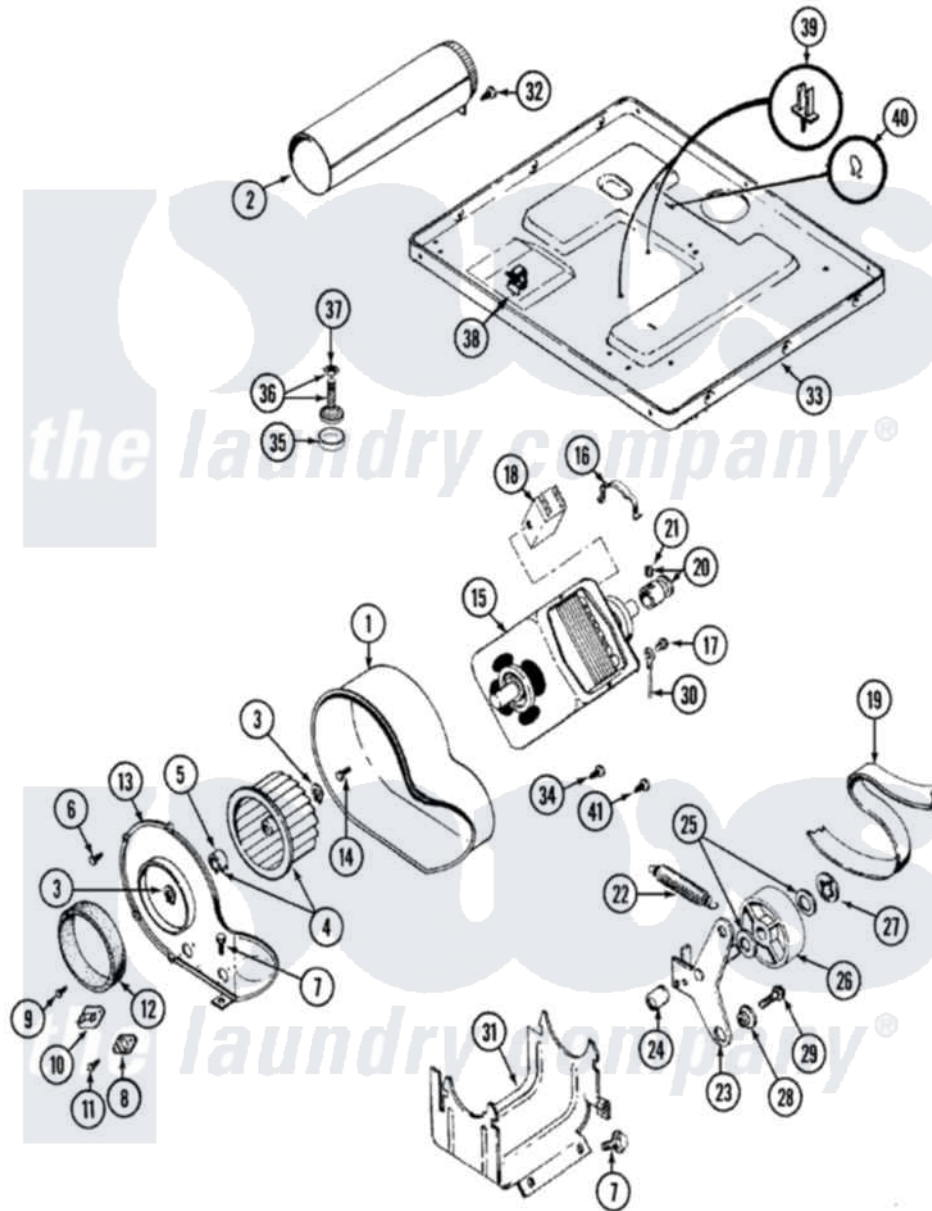

# Maytag LDG7304AAL 06 - MOTOR DRIVE

Maytag [Residential Maytag LDG7304AAL Dryer Parts](#) Parts Diagram 06 - MOTOR DRIVE  
 Click on the part number to view part

Item	Original Part Number	Replaced By	Status	Part Description
1	<a href="#">Y312893</a>			Housing, Blower
2	Y303442			EXHAUST DUCT ASSEMBLY
3	410233	<a href="#">9703438</a>		Ring-Retrn
4	<a href="#">Y303836</a>			Blower Wheel Assembly And Clamp
5	<a href="#">312967</a>			Clamp, Blower Housing
6	Y312961	<a href="#">W10116751</a>		Screw
7	<a href="#">Y313561</a>			Screw----NA
8	<a href="#">307250</a>			Thermostat, Multi-Temp
9	211294	<a href="#">90767</a>		Screw, 8A X 3/8 HeX Washer Head Tapping
10	<a href="#">306604</a>			Cut-Off, Thermal Part Not Used
11	314848	<a href="#">W10116760</a>		Screw
12	<a href="#">Y312901</a>			Seal, Housing Cover
13	<a href="#">314846</a>			Cover, Blower Housing
14	Y310632	<a href="#">1163839</a>		Screw