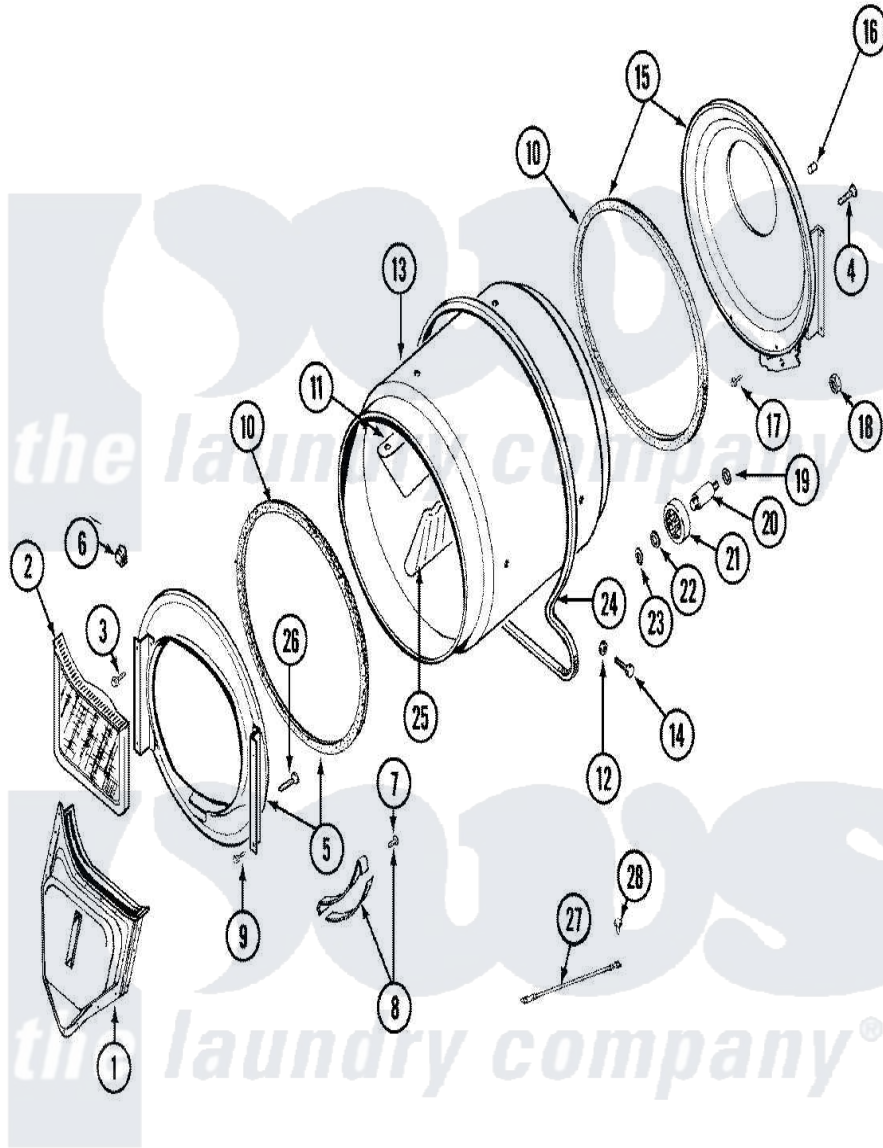

Maytag LDG7304AAL 07 - TUMBLER

Maytag [Residential Maytag LDG7304AAL Dryer Parts](#) Parts Diagram 07 - TUMBLER
 Click on the part number to view part

Item	Original Part Number	Replaced By	Status	Part Description
1	33001016			Outlet Duct Assembly
2	33001171	33002970		Lint Filte
3	313764		Not Available	SCREW
4	Y313561			Screw----NA
5	33001179			Front, Tumbler
6	Y310376			Clip, Door Switch Harness
7	210720			Rivet, Bearing To Tumbler Frmt
8	306508			Tumbler Bearing Kit ----W
9	Y310632	1163839		Screw
10	314820			Seal, Tumbler
11	33001012			Baffle
12	314158			Washer, Baffle To Tumbler
13	33001108		Not Available	DRYER TUMBLER, W/O BAFFLES
14	Y310759			Screw, Tumbler Baffles
15	33001178			Back, Tumbler
16	313915	31-3915		Tech Sheet

17	Y310632	1163839	Screw
18	312538	33001443	Nut, Hex
19	Y313347	312535	Washer, Vault Mounting Brk.
20	Y312948	6-3129480	Shaft- Tumbler
21	Y303373	12001541	Drum Roller/Washer Assembly--W
22	312535		Washer, Vault Mounting Brk.
23	410233	9703438	Ring-Retrn
24	Y312959		Poly "V" Belt For Tumbler
25	33001004		Baffle, Tall
26	Y314110	33002917	Screw, No.10-16
27	901220		Ground Wire
28	910343	488234	Screw 8-32 X 1/4