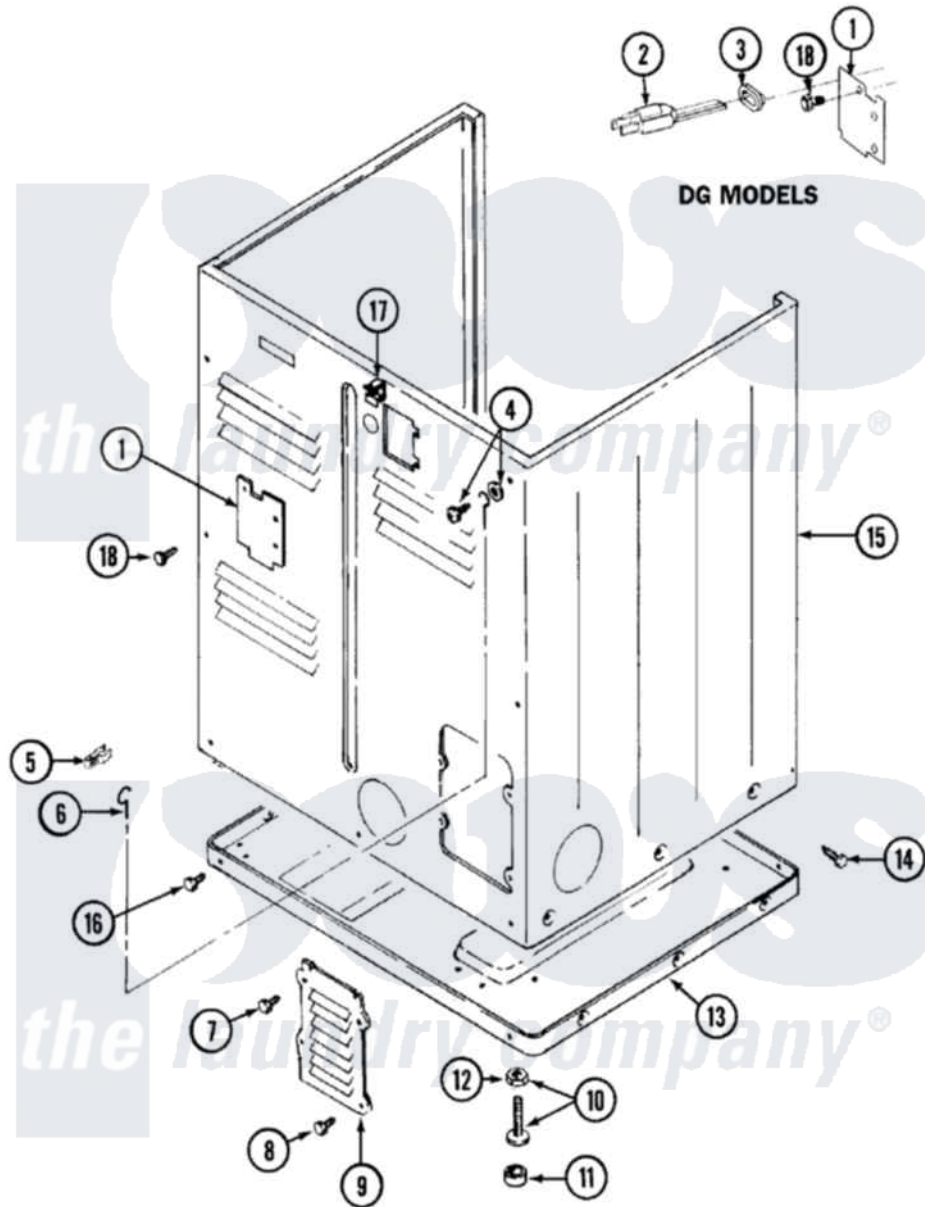

Maytag LDG7304ABE 02 - CABINET-REAR

Maytag [Residential Maytag LDG7304ABE Dryer Parts](#) Parts Diagram 02 - CABINET-REAR
 Click on the part number to view part

Item	Original Part Number	Replaced By	Status	Part Description
1	Y312905		Not Available	COVER, TERMINAL
2	33001246		Not Available	CORD, POWER
5	301548			Clamp, Ground Wire
6	204807			Ground Wire, Supp. Plte To Top Cover
7	Y313559			Screw
8	211294	90767		Screw, 8A X 3/8 HeX Washer Head Tapping
9	Y312951		Not Available	ACCESS COVER, BACK
10	Y305086			Adjustable Leg And Nut
11	Y314137			Foot, Rubber
12	Y052740	62739		Nut, Lock
13	Y303361		Not Available	BASE ASSY. (UPPER & LOWER)
14	213007			Xfor Cabinet See Cabinet, Back
15	33001159	33001327		Cabinet
16	Y313561			Screw----NA

" Y310632

[1163839](#)

Screw

17 [Y310376](#)

Clip, Door Switch Harness

18 [Y313561](#)

Screw---NA