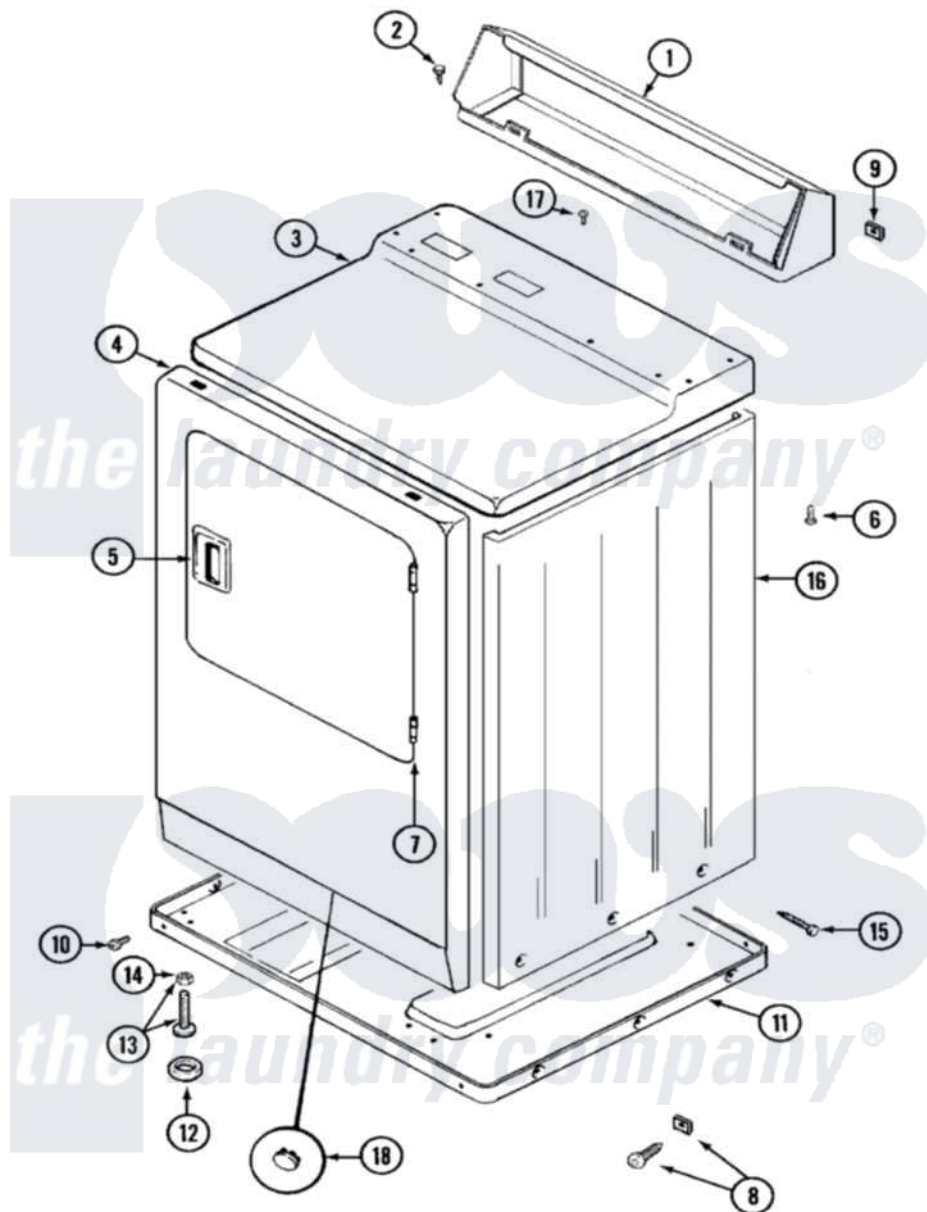

Maytag LDG7304ABL 01 - CABINET-FRONT

Maytag Residential Maytag LDG7304ABL Dryer Parts Parts Diagram 01 - CABINET-FRONT
 Click on the part number to view part

Item	Original Part Number	Replaced By	Status	Part Description
1	305193L			Console
2	216423	3370225		Screw
3	33001166		Not Available	COVER, TOP (ALM)---NA
4	33001258	33001242		Panel, Front
5	33001254	37001047		Handle, Door
6	214354			Screw, Top Cover To Cabnt.
7	33001230			Hinge, Door
8	204439			Screw And Fstner Assembly
9	215075			Fastener, Control Panel To Console
10	Y313561			Screw---NA
"	Y310632	1163839		Screw
11	Y303361		Not Available	BASE ASSY. (UPPER & LOWER)
12	Y314137			Foot, Rubber
13	Y305086			Adjustable Leg And Nut
14	Y052740	62739		Nut, Lock

15	213007		Xfor Cabinet See Cabinet, Back
16	33001160	Not Available	CABINET (ALM)
17	210186	3370225	Screw
18	33001168	Not Available	PLUG, SIGHT HOLE (ALM)