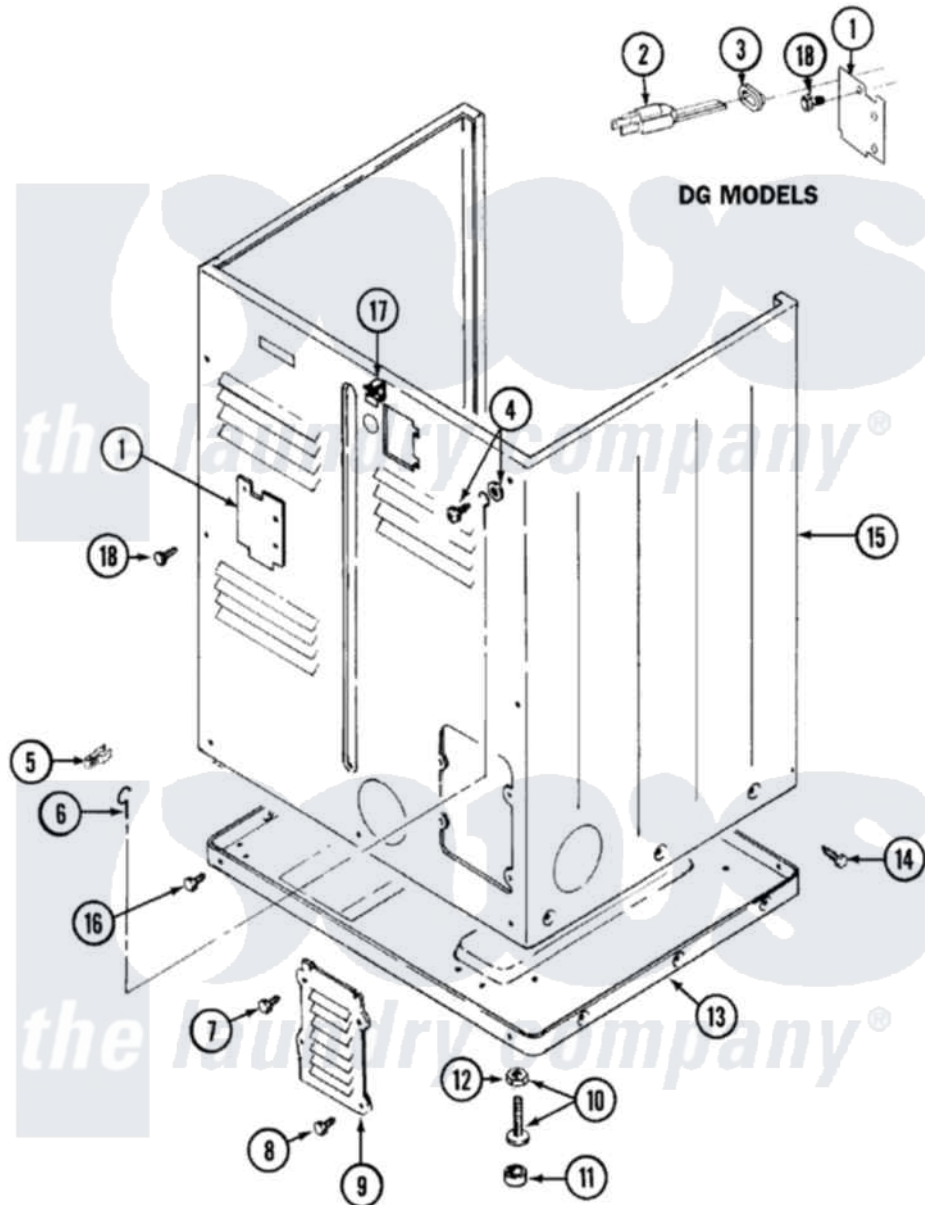

Maytag LDG7304ABL 02 - CABINET-REAR

Maytag [Residential Maytag LDG7304ABL Dryer Parts](#) Parts Diagram 02 - CABINET-REAR
 Click on the part number to view part

Item	Original Part Number	Replaced By	Status	Part Description
1	Y312905		Not Available	COVER, TERMINAL
2	33001246		Not Available	CORD, POWER
5	301548			Clamp, Ground Wire
6	204807			Ground Wire, Supp. Plte To Top Cover
7	Y313559			Screw
8	211294	90767		Screw, 8A X 3/8 HeX Washer Head Tapping
9	Y312951		Not Available	ACCESS COVER, BACK
10	Y305086			Adjustable Leg And Nut
11	Y314137			Foot, Rubber
12	Y052740	62739		Nut, Lock
13	Y303361		Not Available	BASE ASSY. (UPPER & LOWER)
14	213007			Xfor Cabinet See Cabinet, Back
15	33001160		Not Available	CABINET (ALM)
16	Y313561			Screw----NA

" Y310632

[1163839](#)

Screw

17 [Y310376](#)

Clip, Door Switch Harness

18 [Y313561](#)

Screw---NA