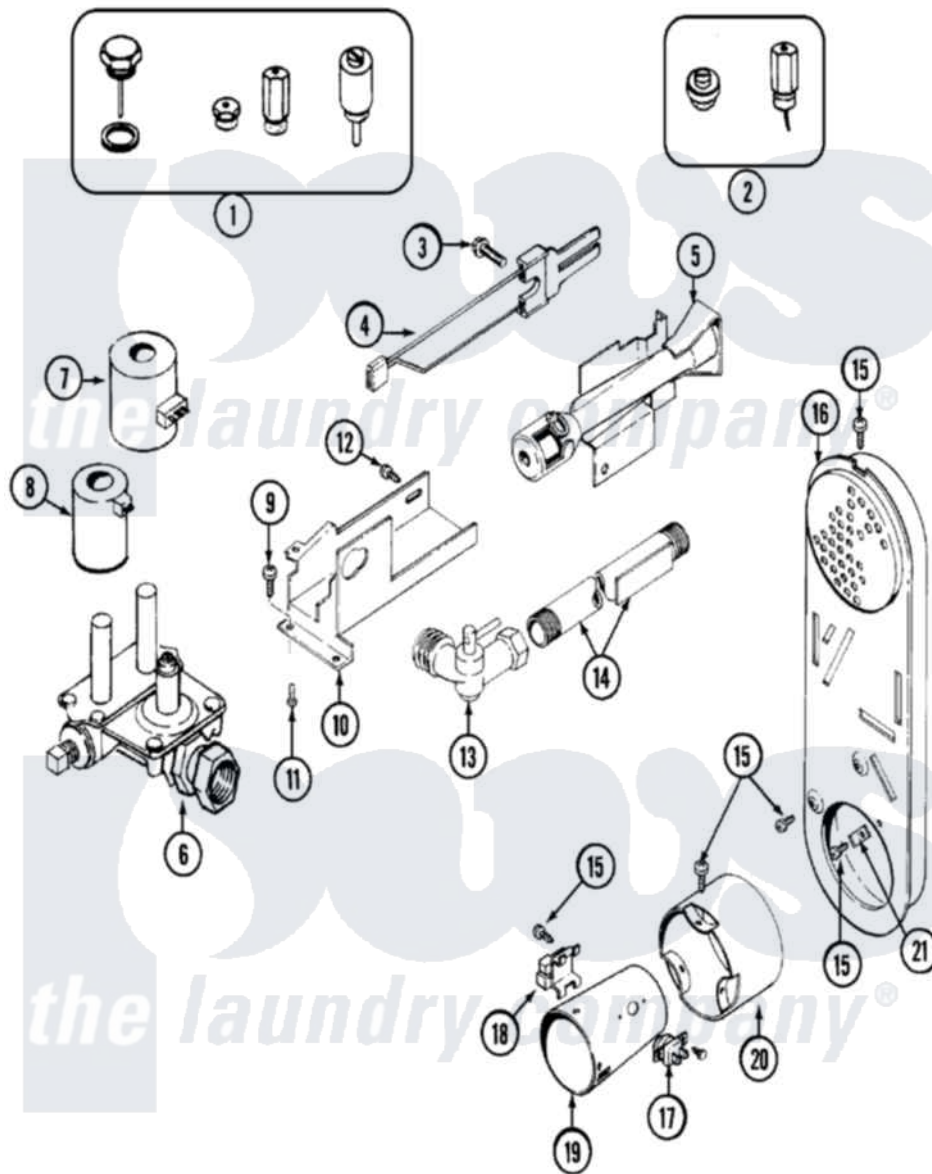

Maytag LDG7304ABL 05 - GAS VALVE

Maytag [Residential Maytag LDG7304ABL Dryer Parts](#) Parts Diagram 05 - GAS VALVE
 Click on the part number to view part

Item	Original Part Number	Replaced By	Status	Part Description
1	Y306195	MAL9000AXX		LP Gas Con
2	306204	33002924		Gas Conv K
3	304971			Screw Note: Screw, Igniter
4	304970	4391996		Ignitor
5	33001247	33002793		Burner Assembly
6	306176			Valve, Gas
7	306106			Coil, Holding And Booster--W
8	306105	694540		Coil, 60 Hz
9	Y313561			Screw---NA
10	314566			Gas Control Bracket
11	Y313559			Screw
12	314082	90767		Screw, 8A X 3/8 HeX Washer Head Tapping
"	314568	Y313559		Screw
13	Y303349			Angle Shut-Off, Gas Valve
14	Y303383	33001735		Pipe And Bracket Assembly Series 18 Not Needed Use

15	211294	90767	Vavle
			Screw, 8A X 3/8 HeX Washer Head Tapping
16	Y308504		Not Available
			INLET DUCT ASSEMBLY
17	303395		Thermostat, Hi-Limit
18	Y303377	338906	Radiant, Sensor
19	Y308548		Combustion Cone Assembly
20	Y303841		Cone, Extension
21	Y312890		Retainer, Heater Chamber