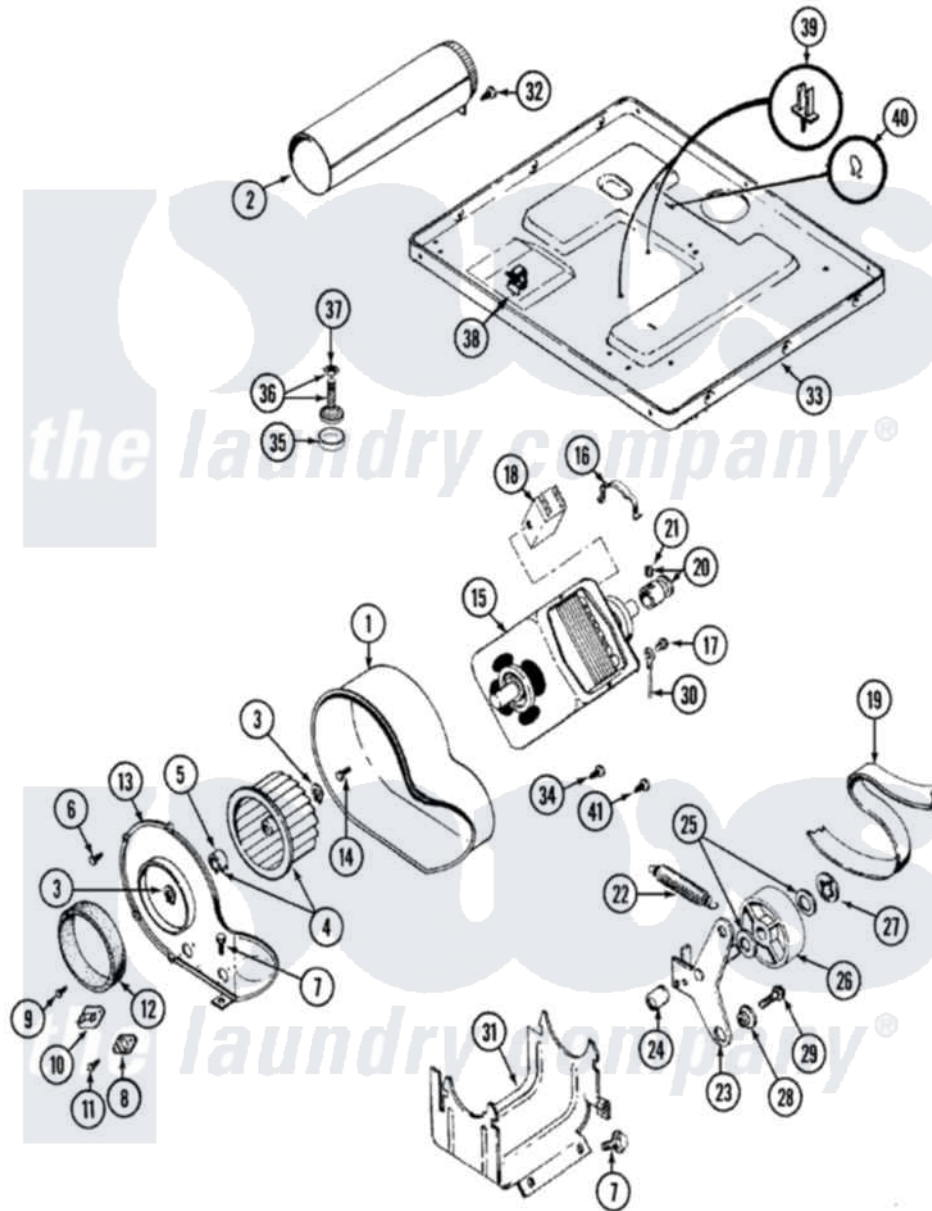

# Maytag LDG7304ABL 06 - MOTOR DRIVE

Maytag [Residential Maytag LDG7304ABL Dryer Parts](#) Parts Diagram 06 - MOTOR DRIVE  
 Click on the part number to view part

Item	Original Part Number	Replaced By	Status	Part Description
1	<a href="#">Y312893</a>			Housing, Blower
2	Y303442			EXHAUST DUCT ASSEMBLY
3	410233	<a href="#">9703438</a>		Ring-Retrn
4	<a href="#">Y303836</a>			Blower Wheel Assembly And Clamp
5	<a href="#">312967</a>			Clamp, Blower Housing
6	Y312961	<a href="#">W10116751</a>		Screw
7	<a href="#">Y313561</a>			Screw----NA
8	<a href="#">307250</a>			Thermostat, Multi-Temp
9	211294	<a href="#">90767</a>		Screw, 8A X 3/8 HeX Washer Head Tapping
10	<a href="#">306604</a>			Cut-Off, Thermal Part Not Used
11	314848	<a href="#">W10116760</a>		Screw
12	<a href="#">Y312901</a>			Seal, Housing Cover
13	<a href="#">314846</a>			Cover, Blower Housing
14	Y310632	<a href="#">1163839</a>		Screw