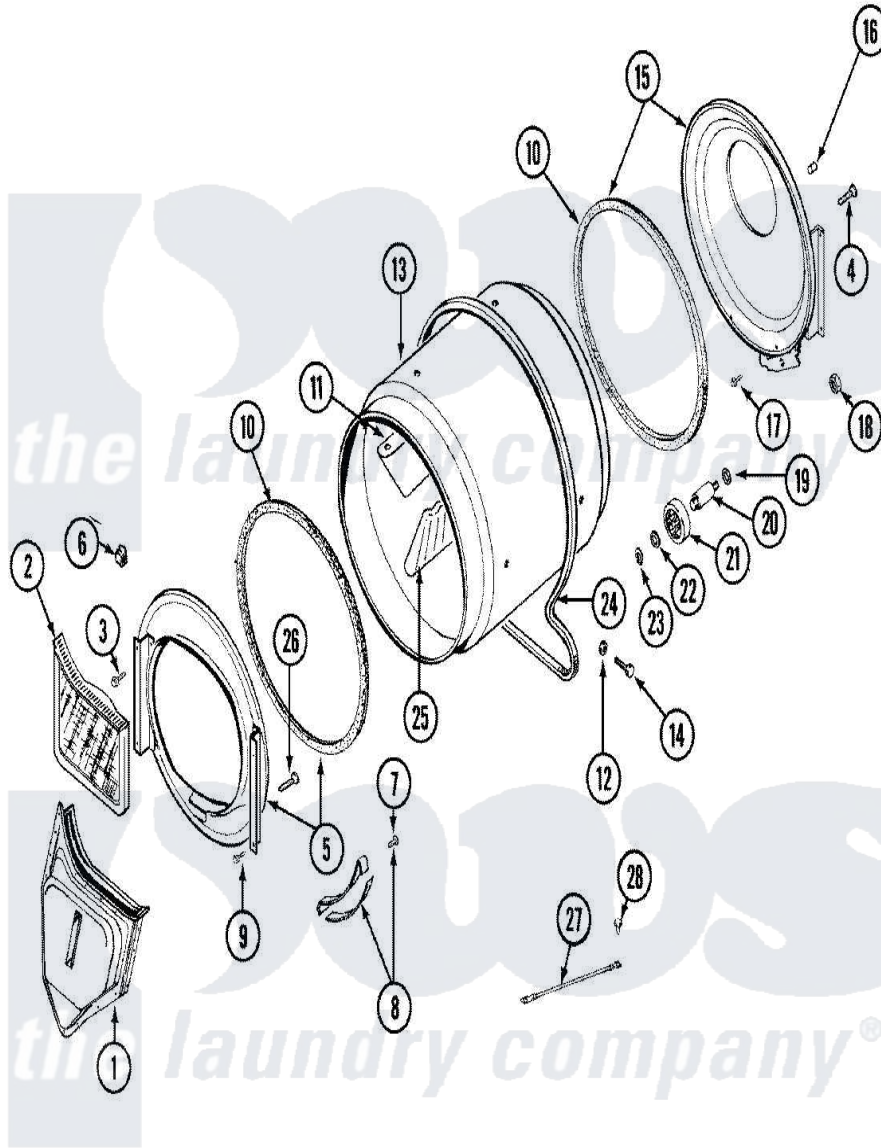

Maytag LDG7304ABL 07 - TUMBLER

Maytag [Residential Maytag LDG7304ABL Dryer Parts](#) Parts Diagram 07 - TUMBLER
 Click on the part number to view part

Item	Original Part Number	Replaced By	Status	Part Description
1	33001016			Outlet Duct Assembly
2	33001171	33002970		Lint Filte
3	313764		Not Available	SCREW
4	Y313561			Screw----NA
5	33001179			Front, Tumbler
6	Y310376			Clip, Door Switch Harness
7	210720			Rivet, Bearing To Tumbler Frmt
8	306508			Tumbler Bearing Kit ---W
9	Y310632	1163839		Screw
10	314820			Seal, Tumbler
11	33001012			Baffle
12	314158			Washer, Baffle To Tumbler
13	33001108		Not Available	DRYER TUMBLER, W/O BAFFLES
14	Y310759			Screw, Tumbler Baffles
15	33001178			Back, Tumbler
16	313915	31-3915		Tech Sheet

17	Y310632	1163839	Screw
18	312538	33001443	Nut, Hex
19	Y313347	312535	Washer, Vault Mounting Brk.
20	Y312948	6-3129480	Shaft- Tumbler
21	Y303373	12001541	Drum Roller/Washer Assembly--W
22	312535		Washer, Vault Mounting Brk.
23	410233	9703438	Ring-Retrn
24	Y312959		Poly "V" Belt For Tumbler
25	33001004		Baffle, Tall
26	Y314110	33002917	Screw, No.10-16