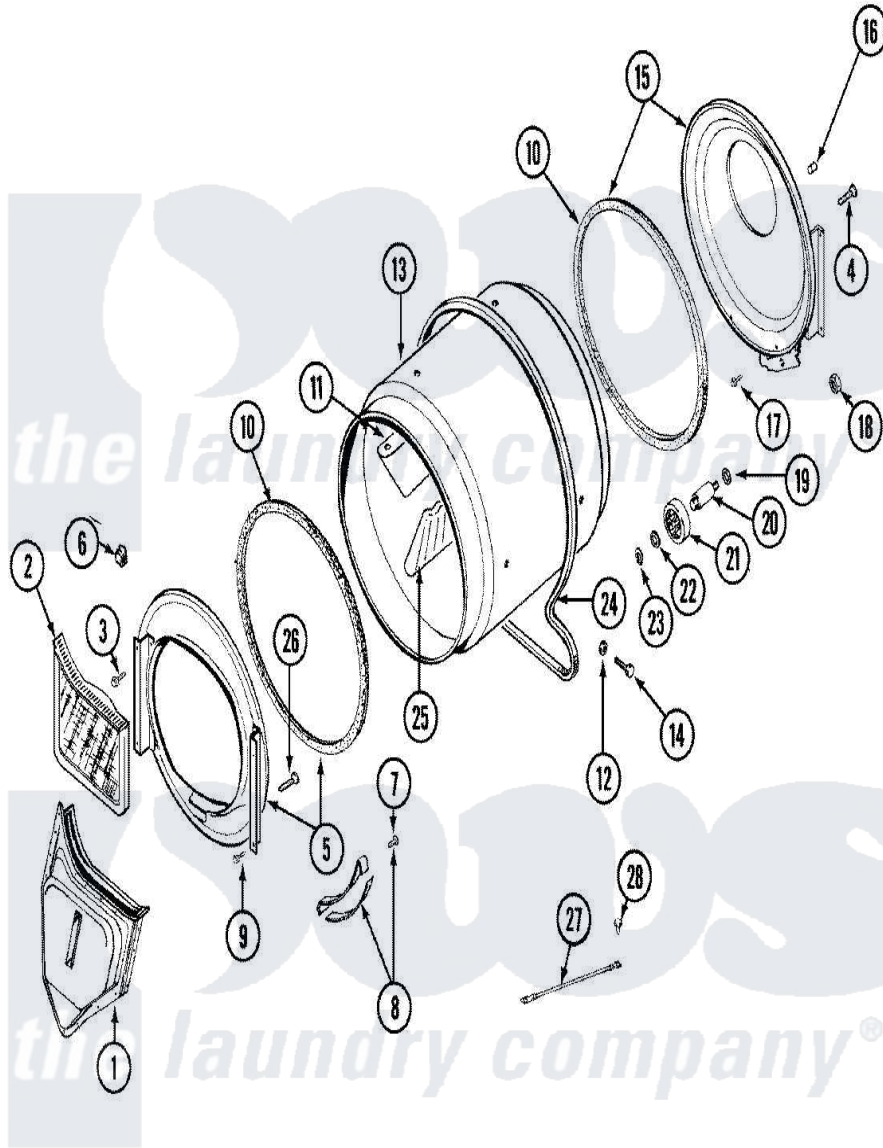

Maytag LDG7304ABM 08 - TUMBLER (LDG7804AAM & LDG7804ABM)

Maytag [Residential Maytag LDG7304ABM Dryer Parts](#) Parts Diagram 08 - TUMBLER (LDG7804AAM & LDG7804ABM)
 Click on the part number to view part

Item	Original Part Number	Replaced By	Status	Part Description
1	33001016			Outlet Duct Assembly
2	33001171	33002970		Lint Filte
3	313764		Not Available	SCREW
4	Y313561			Screw----NA
5	33001179			Front, Tumbler
6	Y310376			Clip, Door Switch Harness
7	210720			Rivet, Bearing To Tumbler Frmt
8	306508			Tumbler Bearing Kit ---W
9	Y310632	1163839		Screw
10	314820			Seal, Tumbler
11	33001012			Baffle
12	314158			Washer, Baffle To Tumbler
13	33001108		Not Available	DRYER TUMBLER, W/O BAFFLES
14	Y310759			Screw, Tumbler Baffles
15	33001178			Back, Tumbler
16	313915	31-3915		Tech Sheet

17	Y310632	1163839	Screw
18	312538	33001443	Nut, Hex
19	Y313347	312535	Washer, Vault Mounting Brk.
20	Y312948	6-3129480	Shaft- Tumbler
21	Y303373	12001541	Drum Roller/Washer Assembly--W
22	312535		Washer, Vault Mounting Brk.
23	410233	9703438	Ring-Retrn
24	Y312959		Poly "V" Belt For Tumbler
25	33001004		Baffle, Tall
26	Y314110	33002917	Screw, No.10-16