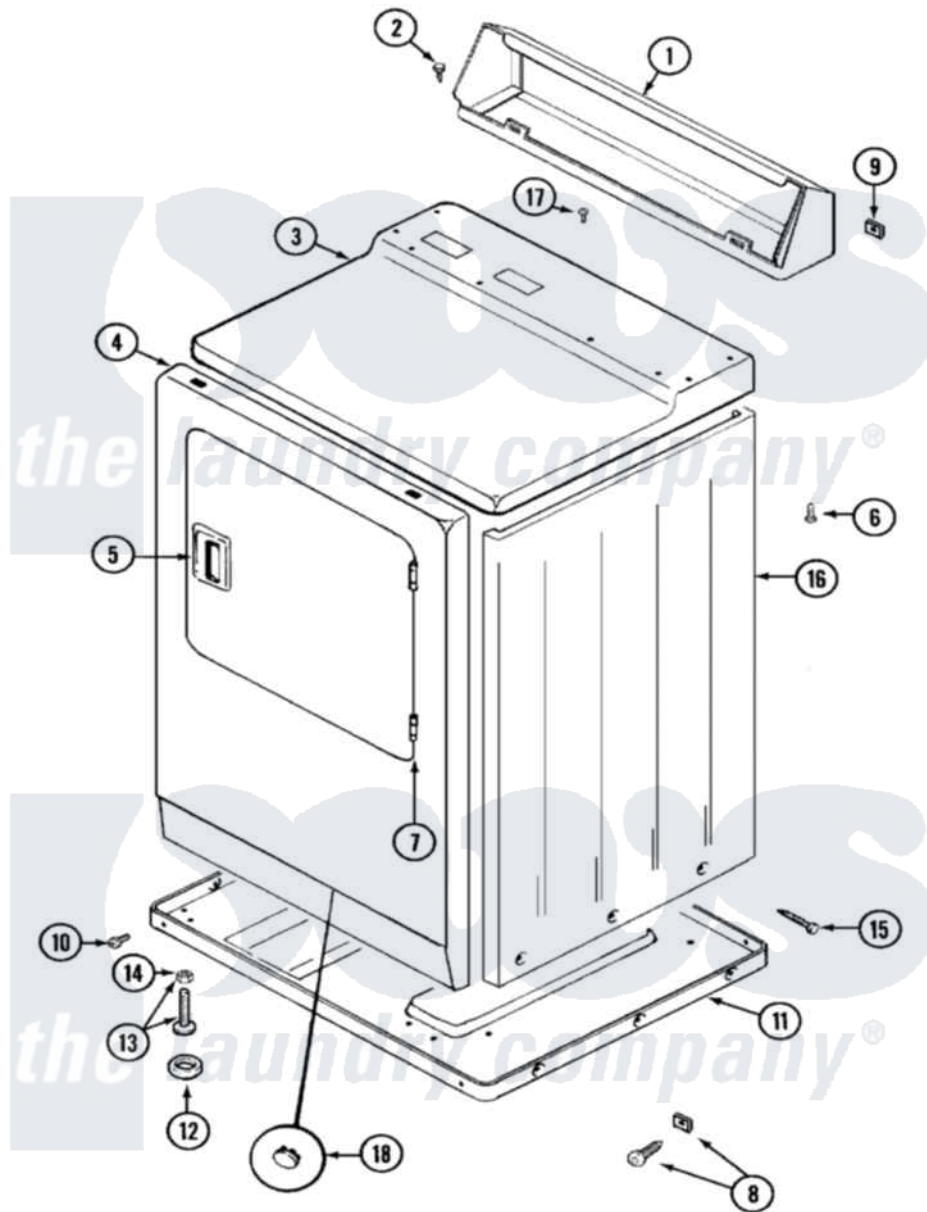

Maytag LDG7304AGE 01 - CABINET-FRONT

Maytag Residential Maytag LDG7304AGE Dryer Parts Parts Diagram 01 - CABINET-FRONT
 Click on the part number to view part

Item	Original Part Number	Replaced By	Status	Part Description
1	Y305193			Console
2	211294	90767		Screw, 8A X 3/8 HeX Washer Head Tapping
"	Y313559			Screw
3	33001165			Top Cover Assembly
4	33001242			Panel, Front
5	33001241			Handle, Door
6	214354			Screw, Top Cover To Cabnt.
7	33001230			Hinge, Door
8	204439			Screw And Fstner Assembly
9	215075			Fastener, Control Panel To Console
10	Y313561			Screw---NA
"	Y310632	1163839		Screw
11	Y303361		Not Available	BASE ASSY. (UPPER & LOWER)
12	Y314137			Foot, Rubber

13	Y305086		Adjustable Leg And Nut
14	Y052740	62739	Nut, Lock
15	213007		Xfor Cabinet See Cabinet, Back
16	33001159	33001327	Cabinet
17	210186	3370225	Screw
18	33001132	33002342	Plug, Sifht Hole