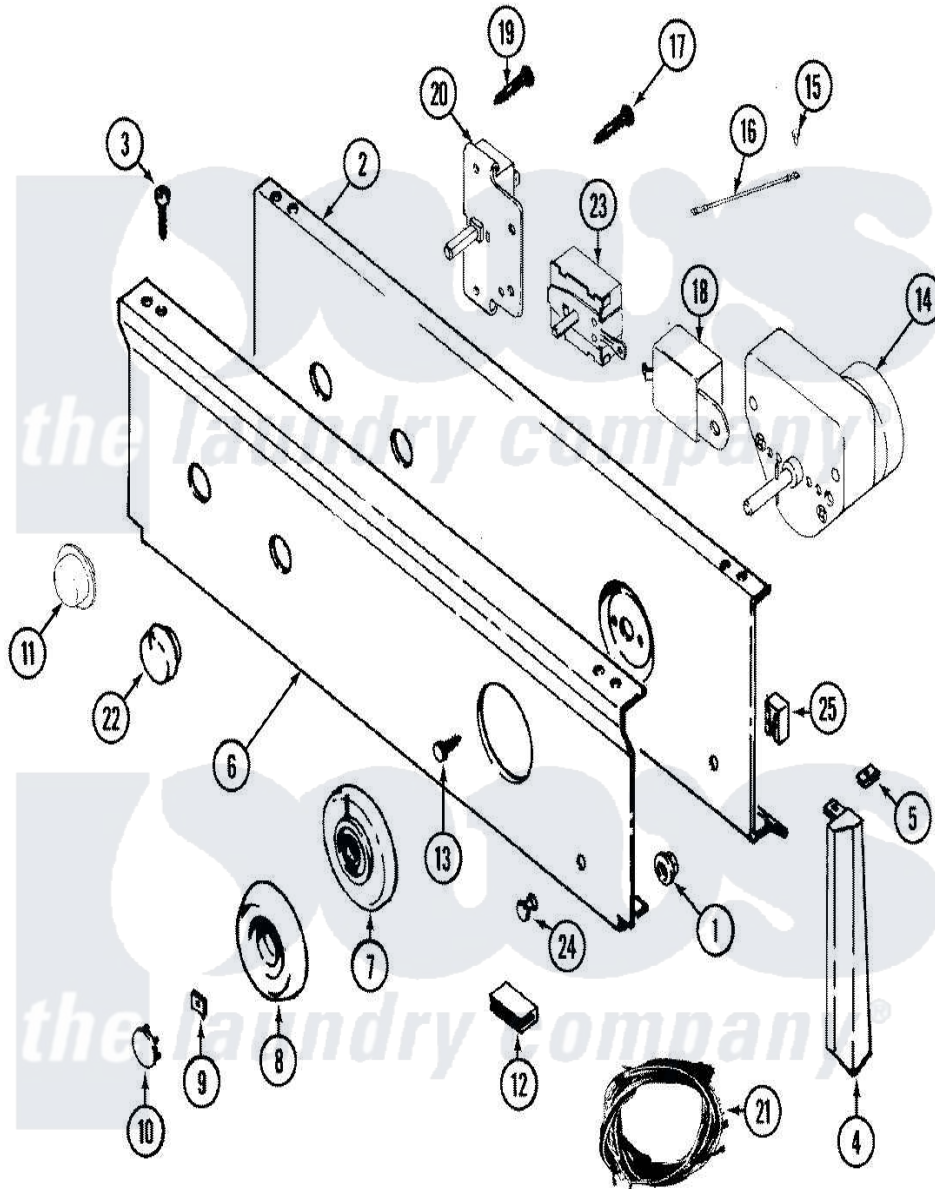

Maytag LDG7304AGE 03 - CONTROL PANEL

Maytag Residential Maytag LDG7304AGE Dryer Parts Parts Diagram 03 - CONTROL PANEL
 Click on the part number to view part

Item	Original Part Number	Replaced By	Status	Part Description
1	214872			Palnut, End Cap Note: Nut, Lamp Holder
2	33001237		Not Available	PLATE, SUPPORT
3	210932			Screw, No.8 X 9/16 Ctsk Note: Screw, Inlet Duct
4	22001565		Not Available	CAP, END (LT-WHT)
"	22001564			Cap, End
"	22001291			End Cap, Control Panel
"	22001289		Not Available	END CAP, CTRL. PNL. (LT-WHT)
5	214894			Fastener, End Cap
6	33001075			Panel, Control
7	33001183			Skirt, Timer Dial
8	33001255			Knob, Timer
9	312273			Nut, Control Knob
10	216250	22001446		Cap, Knob
11	33001185	33001187		Button

12	214897		Pad, Control Panel
13	315317	488234	Screw 8-32 X 1/4
14	33001037		Timer RPR
15	210186	3370225	Screw
16	204807		Ground Wire, Supp. Plte To Top Cover
17	315317	488234	Screw 8-32 X 1/4
18	305205	694419	Mini-Buzzer
19	315317	488234	Screw 8-32 X 1/4
20	33001232	Not Available	SWITCH, PUSH TO START
21	33001124		Harness, Wire---NA
"	33001552		Harness, Wire
"	33001366	Not Available	WIRE HARNESS, MAIN (240V-50HZ)
22	22001268	Not Available	KNOB ASSY. (WHT)
23	33001228	Not Available	SWITCH, TEMP. (3 POSITIONS)
24	22001215	7730P011-60	Lens, Indicator Light
25	33001223	Not Available	LIGHT, INDICATOR
26	33001256		Manual, Use And Care
"	16000327	Not Available	GUIDE, QUICK REF. - MAYTAG