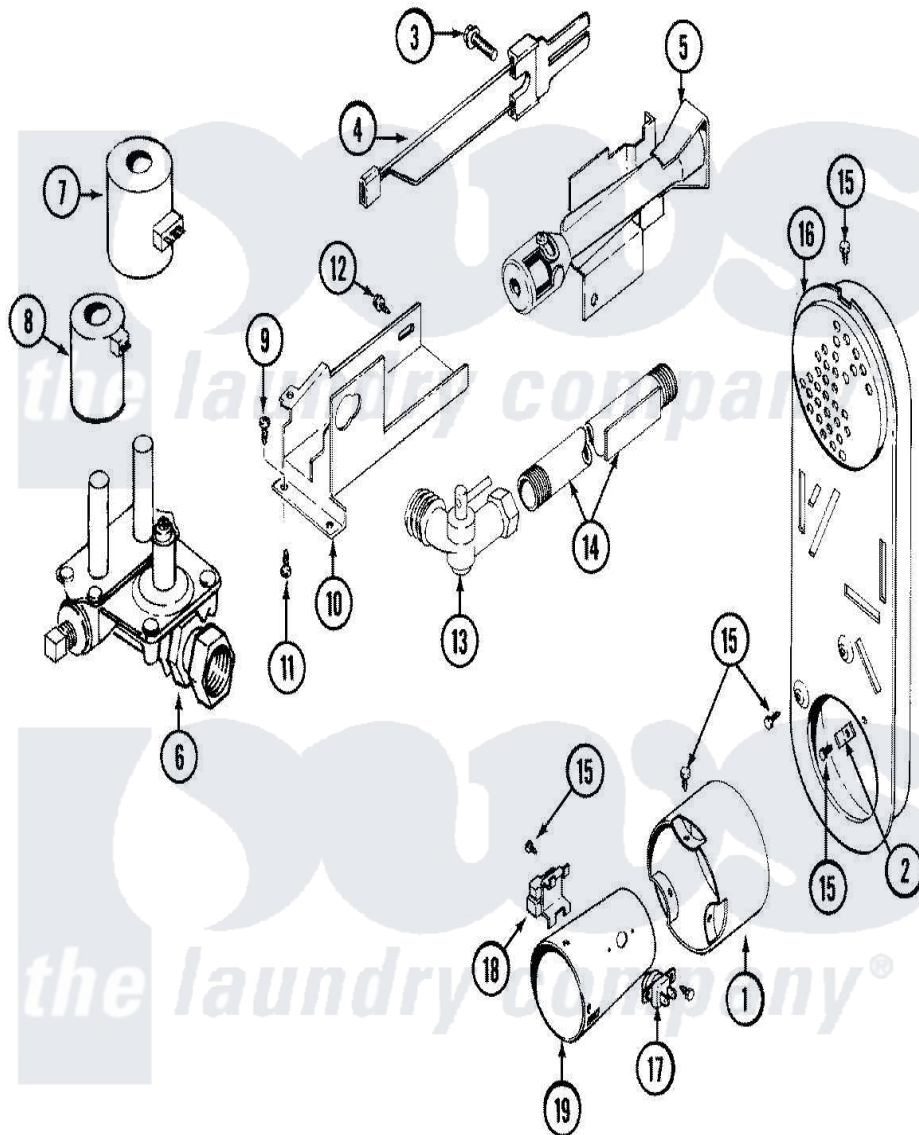

Maytag LDG7304AGE 05 - GAS VALVE

Maytag [Residential Maytag LDG7304AGE Dryer Parts](#) Parts Diagram 05 - GAS VALVE
 Click on the part number to view part

Item	Original Part Number	Replaced By	Status	Part Description
1	306204	33002924		Gas Conv K
"	304953		Not Available	EXTENSION F/COMBUSTION CONE
"	Y306195	MAL9000AXX		LP Gas Con
2	Y312890			Retainer, Heater Chamber
3	304971			Screw Note: Screw, Igniter
4	304970	4391996		Ignitor
5	33001247	33002793		Burner Assembly
6	307927			Valve, Gas
7	Y307931			Coil, Holding And Booster
8	307930			Coil, Secondary
9	Y313561			Screw---NA
10	314566			Gas Control Bracket
11	Y313559			Screw
12	314082	90767		Screw, 8A X 3/8 HeX Washer Head Tapping
"	314568	Y313559		Screw

13	Y303349		Angle Shut-Off, Gas Valve
14	Y303383	33001735	Pipe And Bracket Assembly Series 18 Not Needed Use Vavle
15	211294	90767	Screw, 8A X 3/8 HeX Washer Head Tapping
16	Y308504	Not Available	INLET DUCT ASSEMBLY
17	303395		Thermostat, Hi-Limit
18	Y303377	338906	Radiant, Sensor
19	Y308549		Combustion Cone Assembly