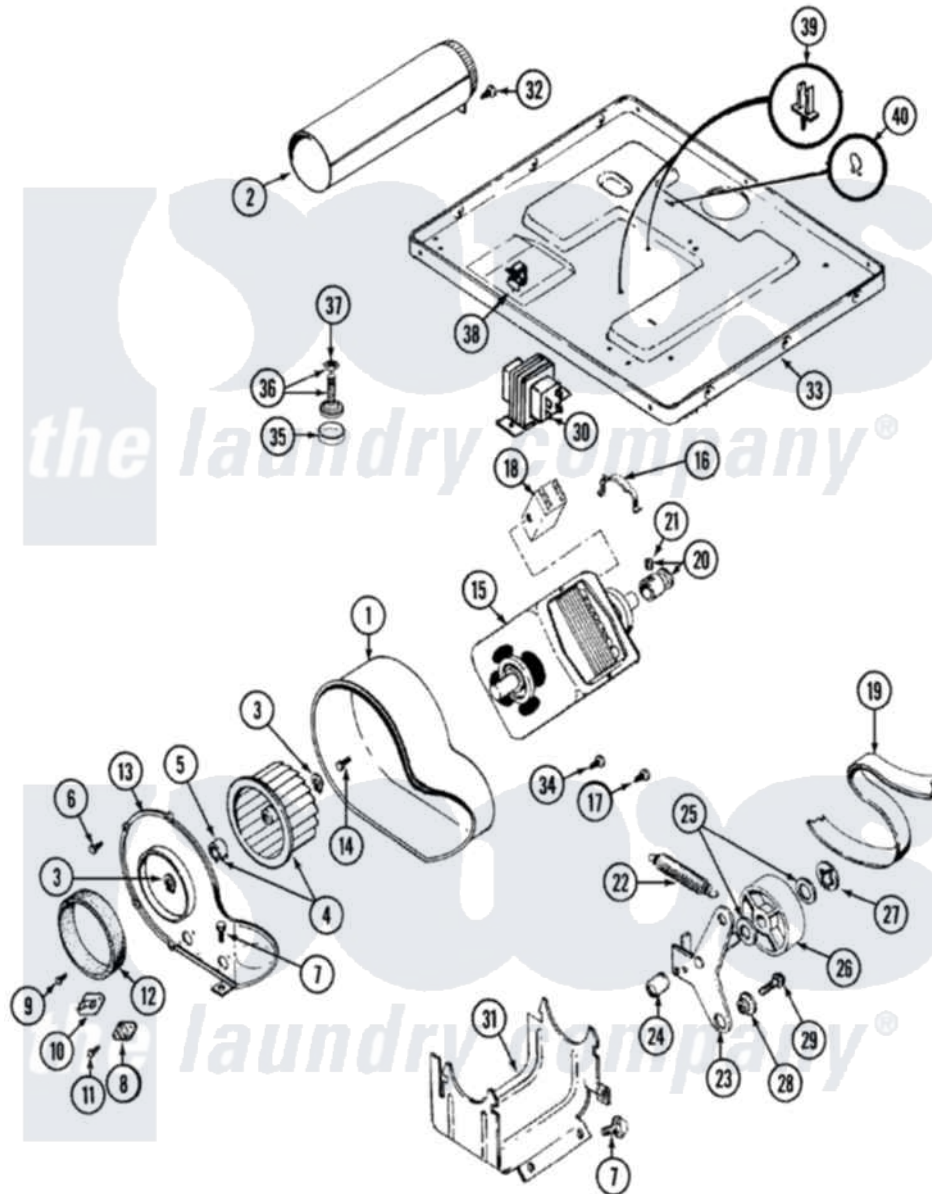

# Maytag LDG7304AGE 06 - MOTOR DRIVE

Maytag [Residential Maytag LDG7304AGE Dryer Parts](#) Parts Diagram 06 - MOTOR DRIVE  
 Click on the part number to view part

| Item | Original Part Number    | Replaced By               | Status | Part Description                        |
|------|-------------------------|---------------------------|--------|---|
| 1    | <a href="#">Y312893</a> |                           |        | Housing, Blower                         |
| 2    | Y303442                 |                           |        | EXHAUST DUCT ASSEMBLY                   |
| 3    | 410233                  | <a href="#">9703438</a>   |        | Ring-Retrn                              |
| 4    | <a href="#">Y303836</a> |                           |        | Blower Wheel Assembly And Clamp         |
| 5    | <a href="#">312967</a>  |                           |        | Clamp, Blower Housing                   |
| 6    | Y312961                 | <a href="#">W10116751</a> |        | Screw                                   |
| 7    | <a href="#">Y313561</a> |                           |        | Screw----NA                             |
| 8    | <a href="#">307249</a>  |                           |        | Thermostat, Multi-Temp                  |
| 9    | 211294                  | <a href="#">90767</a>     |        | Screw, 8A X 3/8 HeX Washer Head Tapping |
| 10   | <a href="#">306604</a>  |                           |        | Cut-Off, Thermal Part Not Used          |
| 11   | 314848                  | <a href="#">W10116760</a> |        | Screw                                   |
| 12   | <a href="#">Y312901</a> |                           |        | Seal, Housing Cover                     |
| 13   | <a href="#">314846</a>  |                           |        | Cover, Blower Housing                   |
| 14   | Y310632                 | <a href="#">1163839</a>   |        | Screw                                   |