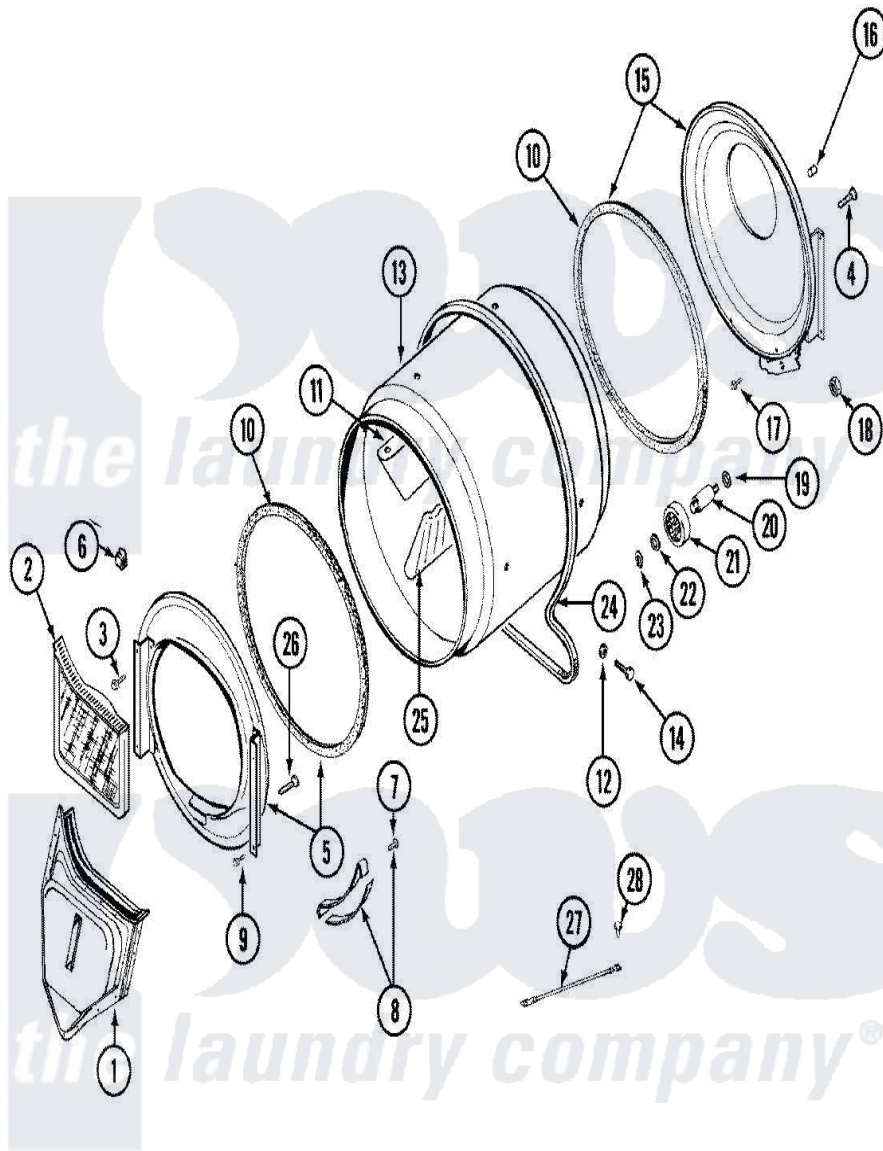

Maytag LDG7304AGE 07 - TUMBLER

Maytag Residential Maytag LDG7304AGE Dryer Parts Parts Diagram 07 - TUMBLER
 Click on the part number to view part

| Item | Original Part Number | Replaced By | Status | Part Description |
|------|--------------------------|--------------------------|---------------|--------------------------------|
| 1 | 33001016 | | | Outlet Duct Assembly |
| 2 | 33001171 | 33002970 | | Lint Filte |
| 3 | 313764 | | Not Available | SCREW |
| 4 | Y313561 | | | Screw----NA |
| 5 | 33001179 | | | Front, Tumbler |
| 6 | Y310376 | | | Clip, Door Switch Harness |
| 7 | 210720 | | | Rivet, Bearing To Tumbler Frmt |
| 8 | 306508 | | | Tumbler Bearing Kit ----W |
| 9 | Y310632 | 1163839 | | Screw |
| 10 | 314820 | | | Seal, Tumbler |
| 11 | 33001012 | | | Baffle |
| 12 | 314158 | | | Washer, Baffle To Tumbler |
| 13 | 33001108 | | Not Available | DRYER TUMBLER, W/O BAFFLES |
| 14 | Y310759 | | | Screw, Tumbler Baffles |
| 15 | 33001178 | | | Back, Tumbler |
| 16 | 313915 | 31-3915 | | Tech Sheet |

| | | | |
|----|--------------------------|---------------------------|-----------------------------------|
| 17 | Y310632 | 1163839 | Screw |
| 18 | 312538 | 33001443 | Nut, Hex |
| 19 | Y313347 | 312535 | Washer, Vault Mounting Brk. |
| 20 | Y312948 | 6-3129480 | Shaft- Tumbler |
| 21 | Y303373 | 12001541 | Drum Roller/Washer Assembly--W |
| 22 | 312535 | | Washer, Vault Mounting Brk. |
| 23 | 410233 | 9703438 | Ring-Retrn |
| 24 | Y312959 | | Poly "V" Belt For Tumbler |
| 25 | 33001004 | | Baffle, Tall |
| 26 | Y314110 | 33002917 | Screw, No.10-16 |
| 27 | 901220 | | Ground Wire |
| 28 | 910343 | 488234 | Screw 8-32 X 1/4 |