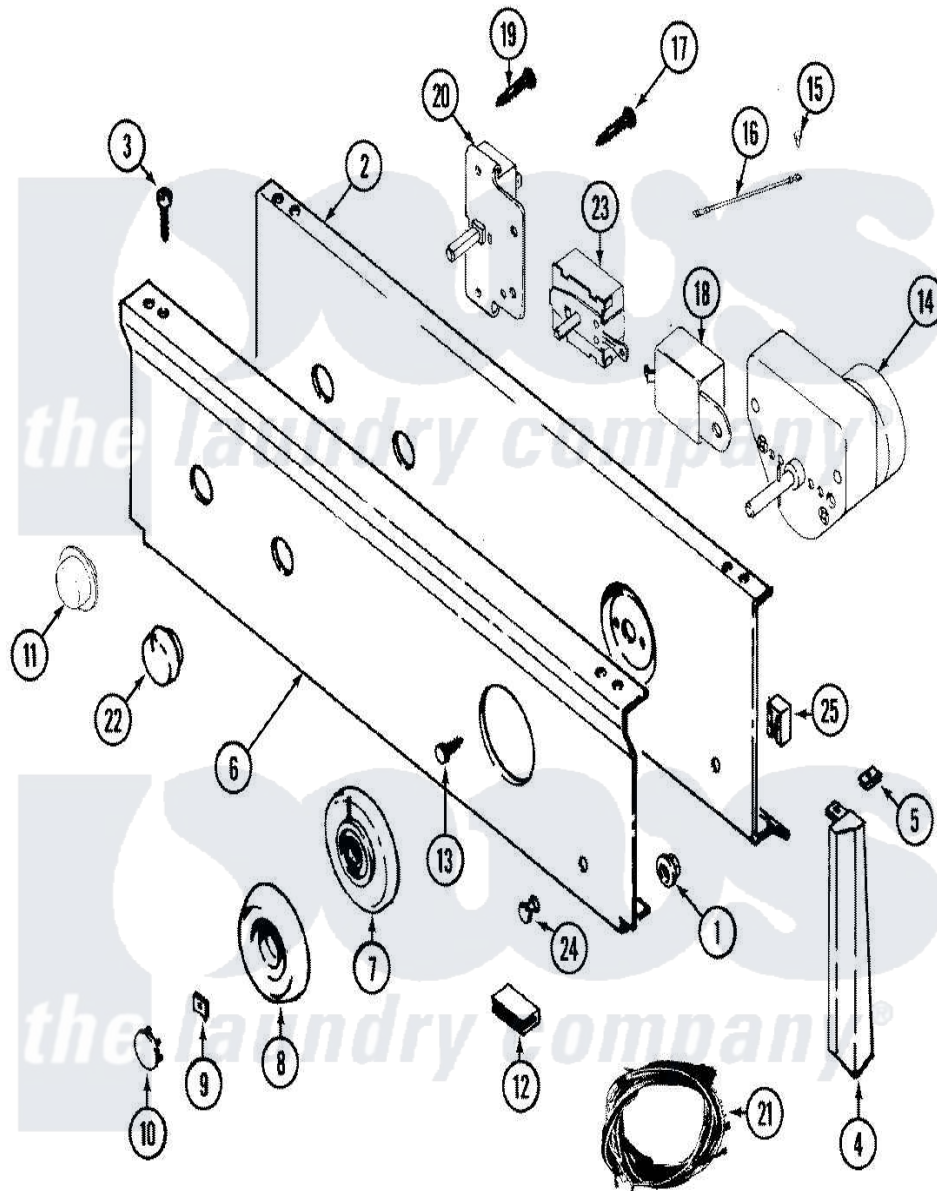

# Maytag LDG7304AGL 02 - CONTROL PANEL

Maytag Residential Maytag LDG7304AGL Dryer Parts Parts Diagram 02 - CONTROL PANEL  
 Click on the part number to view part

Item	Original Part Number	Replaced By	Status	Part Description
1	<a href="#">214872</a>			Palnut, End Cap Note: Nut, Lamp Holder
2	33001237		Not Available	PLATE, SUPPORT
3	314728	<a href="#">210932</a>		Screw, No.8 X 9/16 Ctsk Note: Screw, Inlet Duct
4	<a href="#">22001288</a>			End Cap, Control Panel
"	<a href="#">22001290</a>			End Cap, Control Panel
5	<a href="#">214894</a>			Fastener, End Cap
6	<a href="#">33001098</a>			Panel, Control
7	33001182		Not Available	SKIRT, TIMER DIAL (BLK)
8	<a href="#">315041</a>			Knob, Timer
9	<a href="#">312273</a>			Nut, Control Knob
10	216193		Not Available	CAP, TIMER KNOB (BLK)
11	<a href="#">33001184</a>			Button
12	<a href="#">214897</a>			Pad, Control Panel
13	315317	<a href="#">488234</a>		Screw 8-32 X 1/4
14	<a href="#">33001037</a>			Timer RPR

15	210186	<a href="#">3370225</a>		Screw
16	<a href="#">204807</a>			Ground Wire, Supp. Plte To Top Cover
17	315317	<a href="#">488234</a>		Screw 8-32 X 1/4
18	305205	<a href="#">694419</a>		Mini-Buzzer
19	315317	<a href="#">488234</a>		Screw 8-32 X 1/4
20	33001232		Not Available	SWITCH, PUSH TO START
21	<a href="#">33001124</a>			Harness, Wire---NA
"	33001366		Not Available	WIRE HARNESS, MAIN (240V-50HZ)
"	<a href="#">33001552</a>			Harness, Wire
22	<a href="#">22001267</a>			Knob, Selector Switch
23	33001228		Not Available	SWITCH, TEMP. (3 POSITIONS)
24	22001215	<a href="#">7730P011-60</a>		Lens, Indicator Light
25	33001223		Not Available	LIGHT, INDICATOR
26	16000327		Not Available	GUIDE, QUICK REF. - MAYTAG
"	<a href="#">33001256</a>			Manual, Use And Care